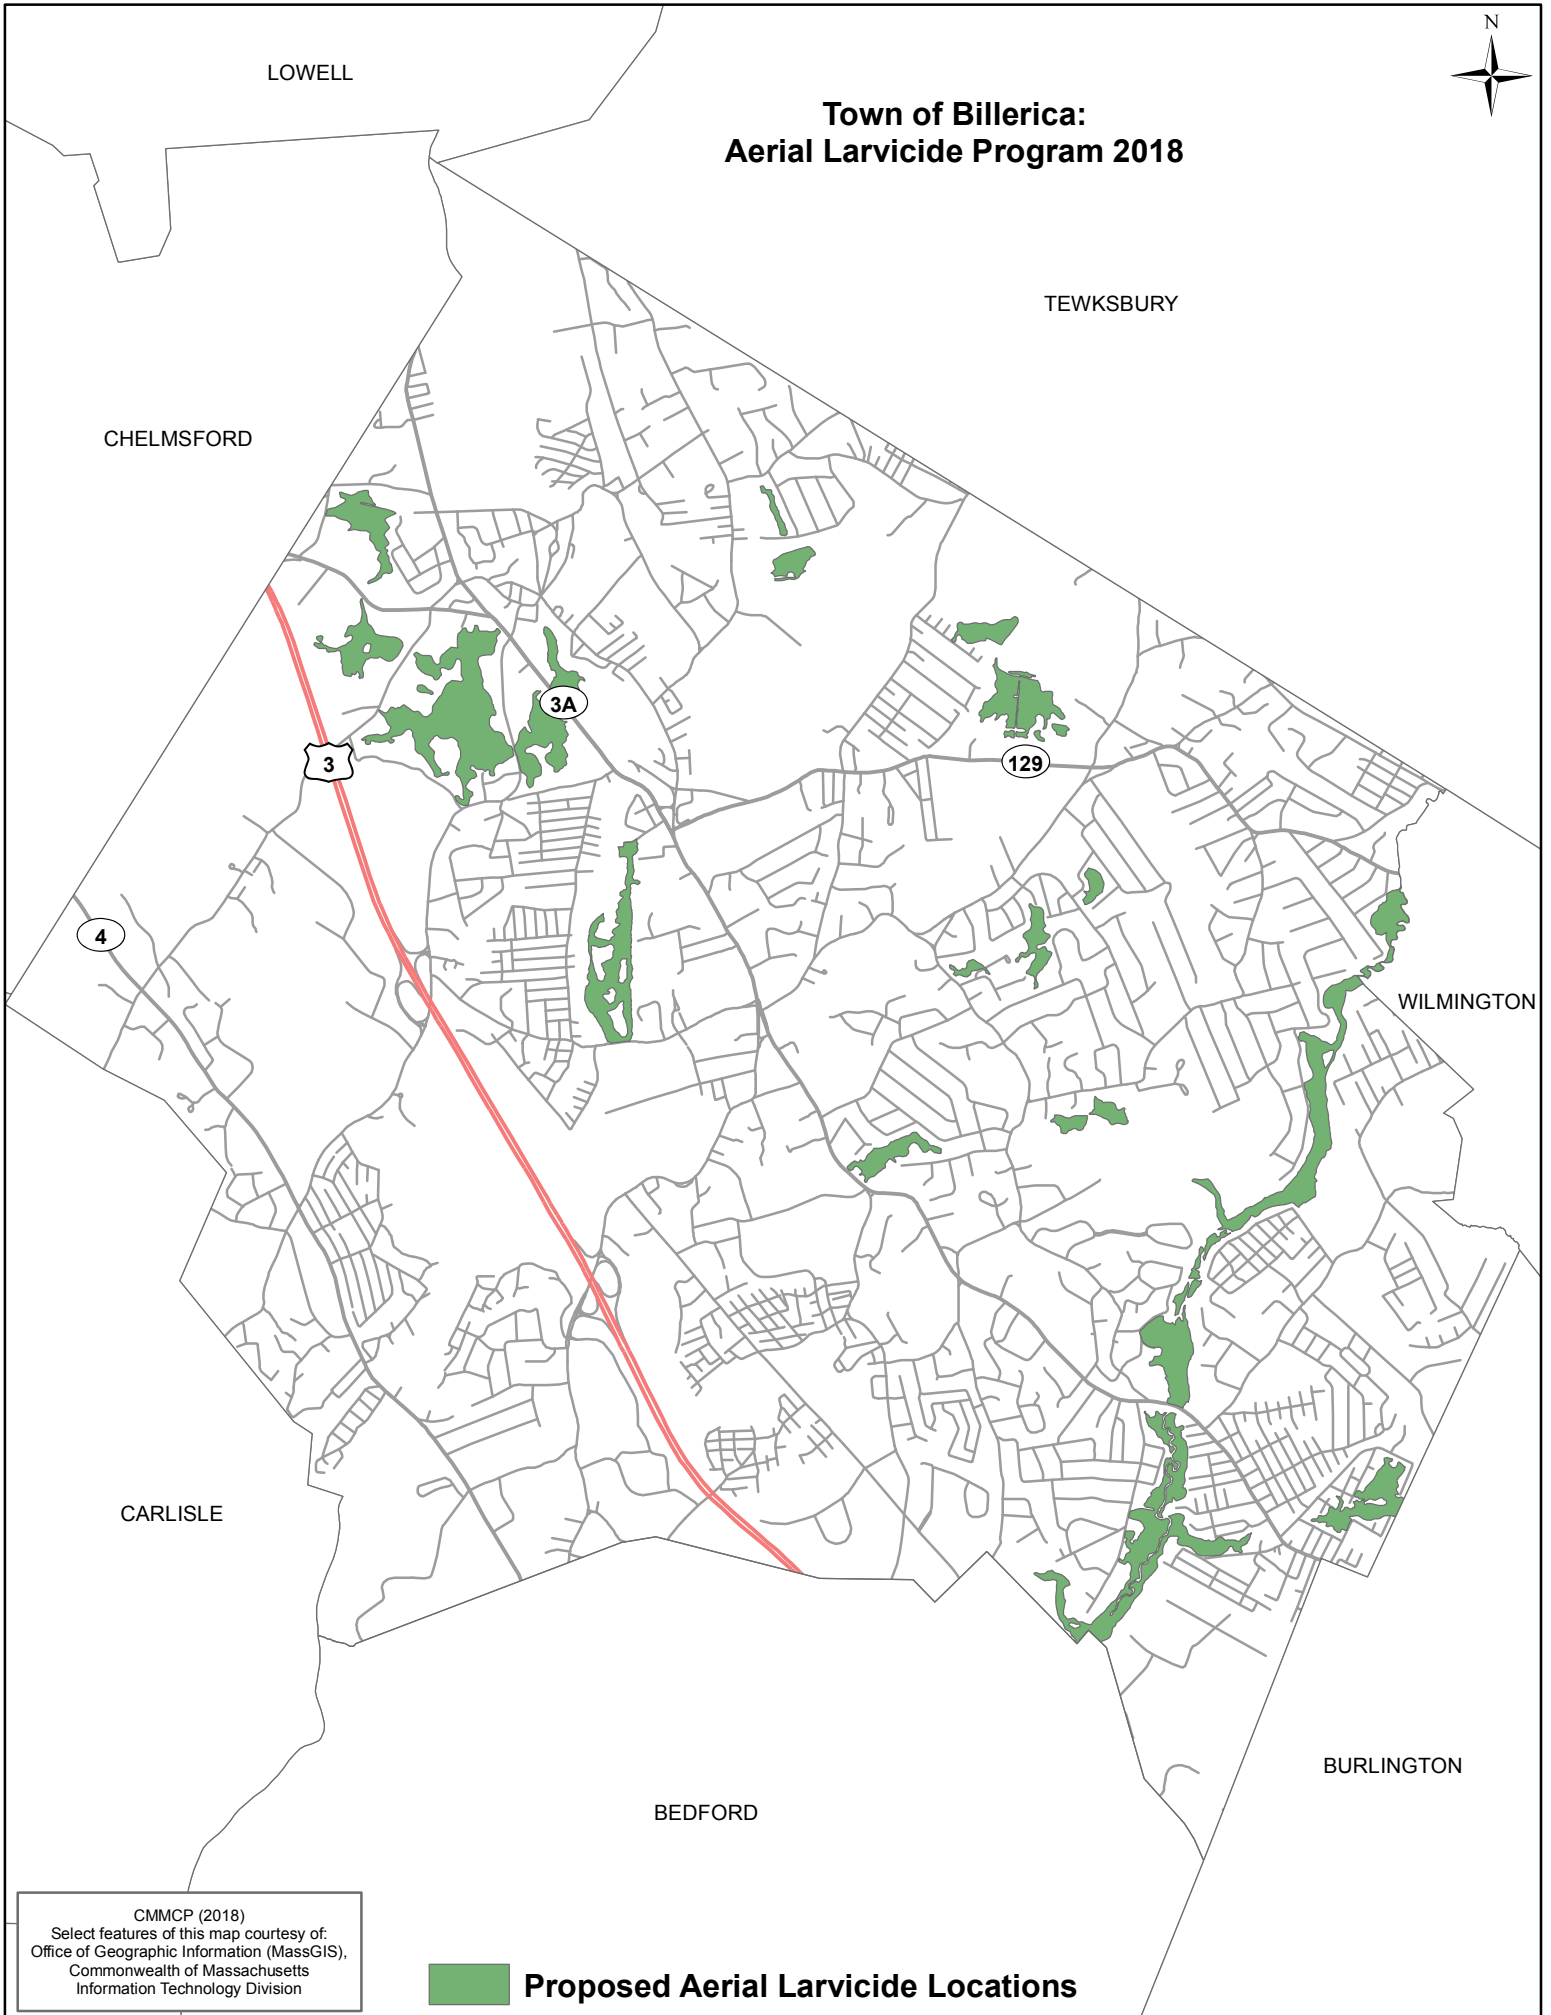

Town of Billerica: Aerial Larvicide Program 2018

LOWELL

TEWKSBURY

CHELMSFORD

3

3A

129

4

WILMINGTON

CARLISLE

BEDFORD

BURLINGTON

CMMCP (2018)
Select features of this map courtesy of:
Office of Geographic Information (MassGIS),
Commonwealth of Massachusetts
Information Technology Division

Proposed Aerial Larvicide Locations