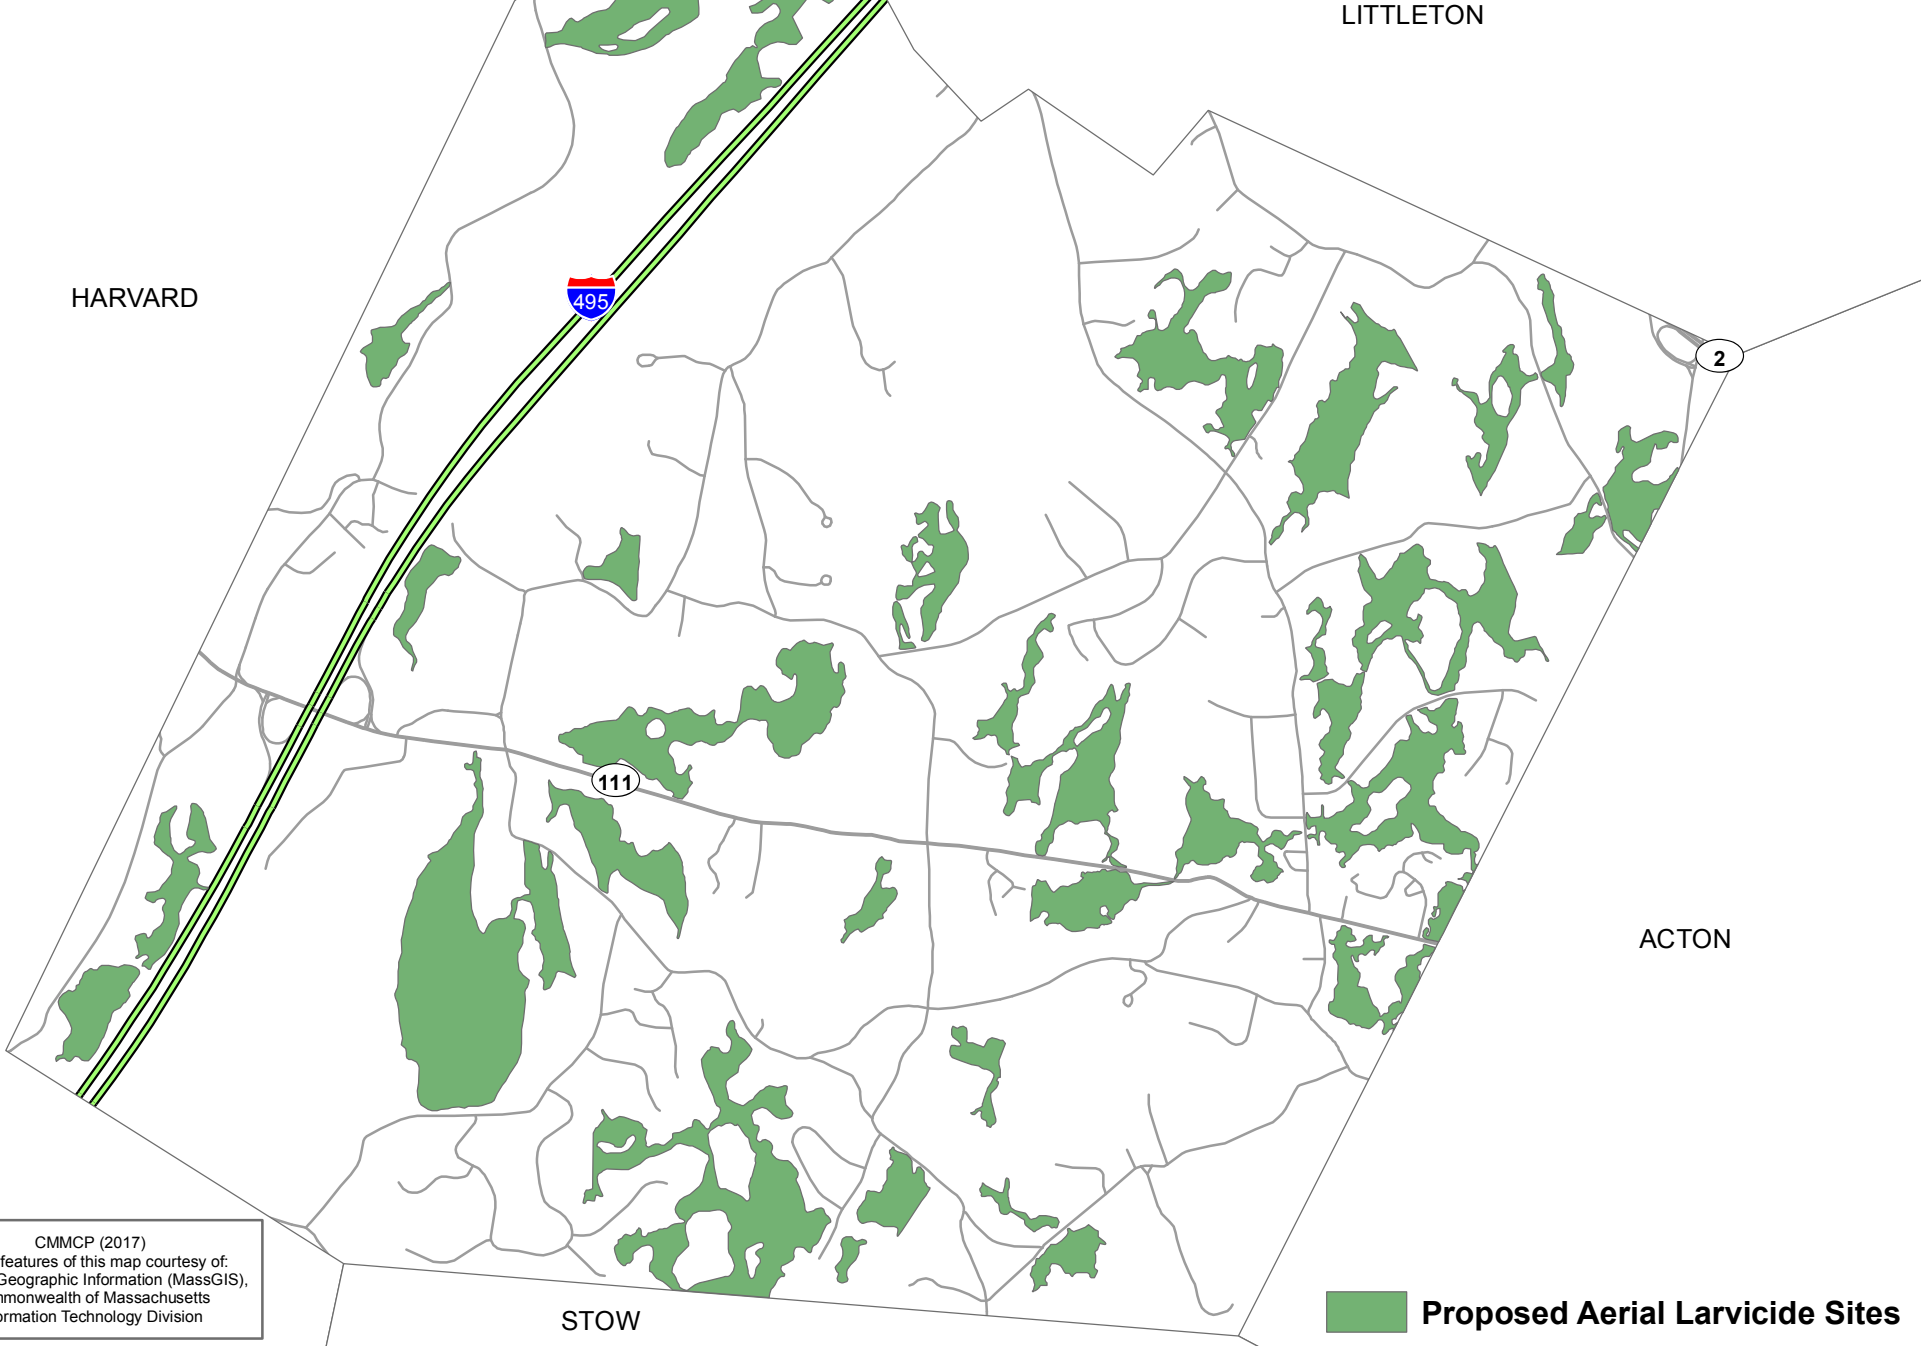

Town of Boxborough: Aerial Larvicide Program 2017

CMMCP (2017)
Select features of this map courtesy of:
Office of Geographic Information (MassGIS),
Commonwealth of Massachusetts
Information Technology Division

 **Proposed Aerial Larvicide Sites**