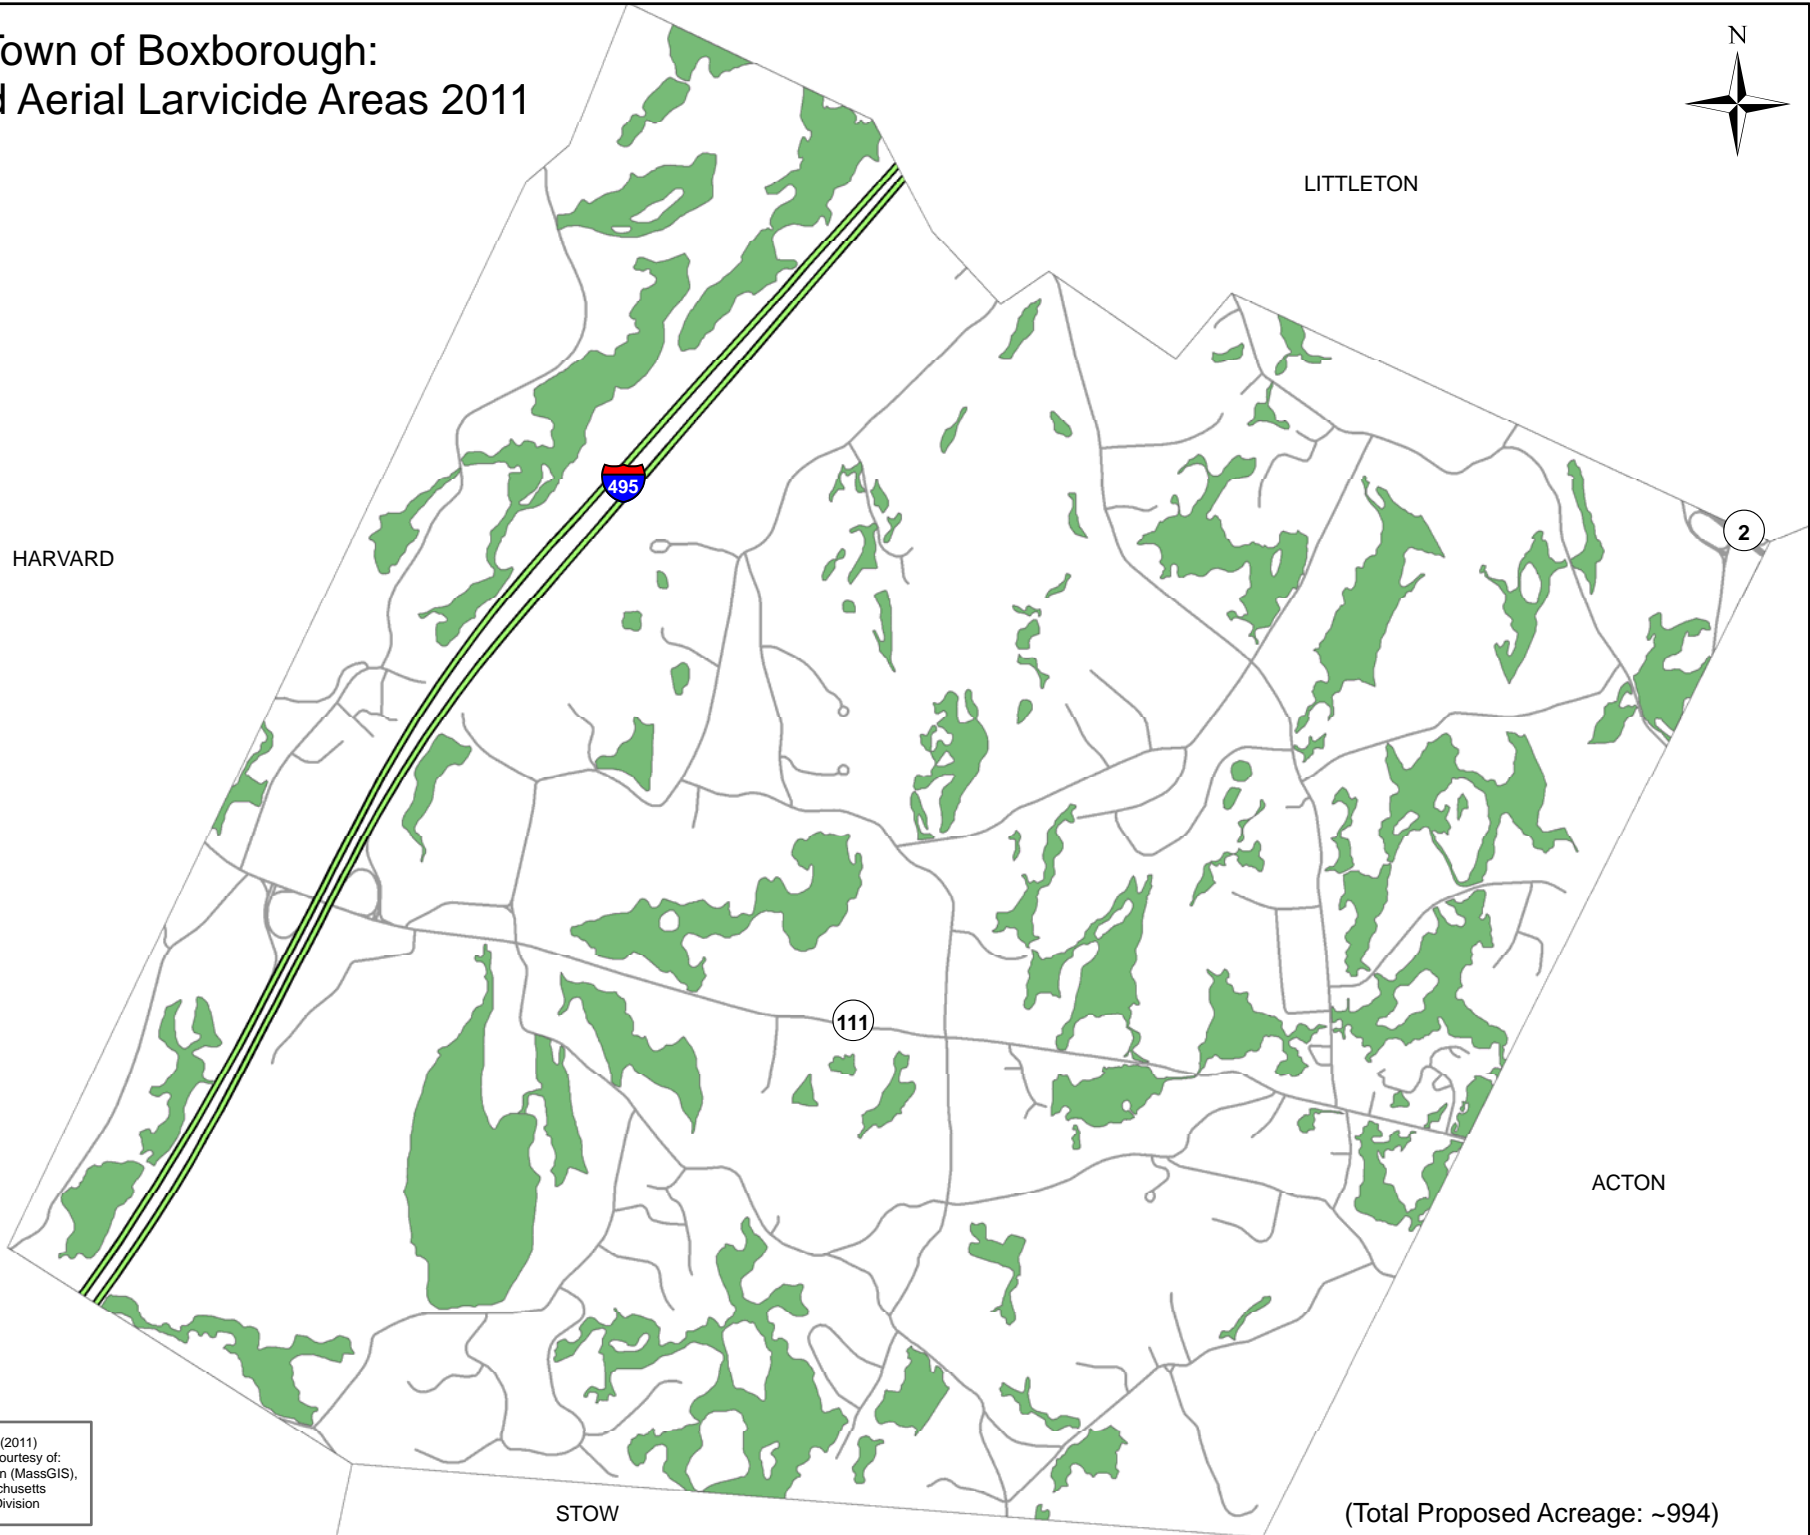

Town of Boxborough: Proposed Aerial Larvicide Areas 2011

Frank Corrine, CMMCP (2011)
Select features of this map courtesy of:
Office of Geographic Information (MassGIS),
Commonwealth of Massachusetts
Information Technology Division

(Total Proposed Acreage: ~994)