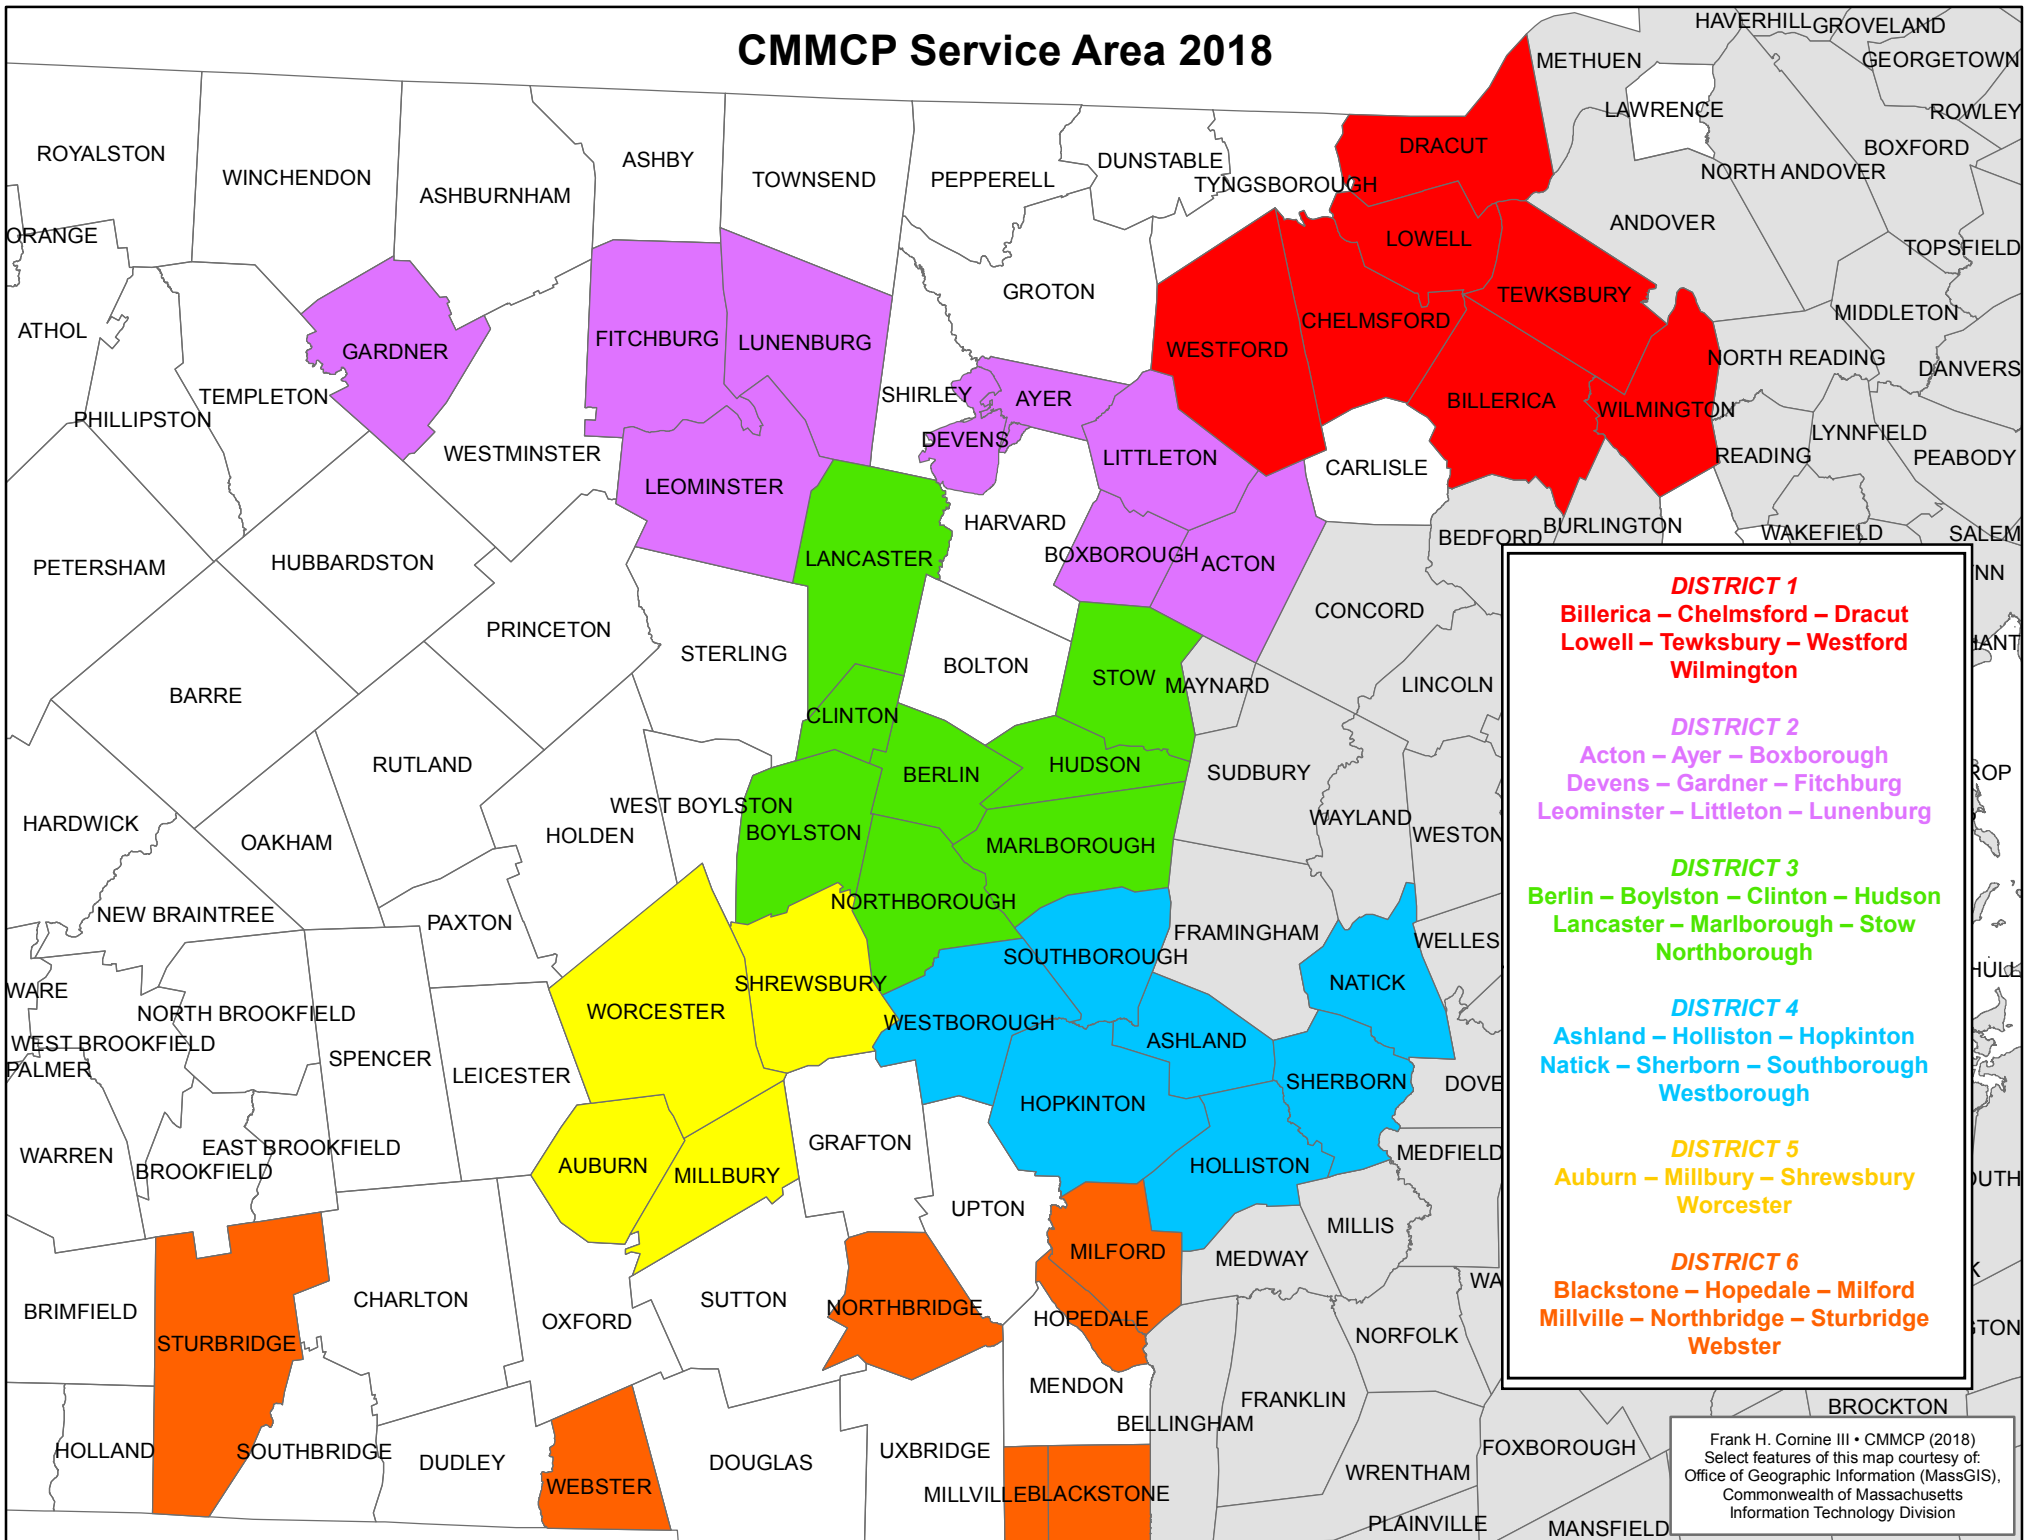

CMMCP Service Area 2018

DISTRICT 1
Billerica – Chelmsford – Dracut
Lowell – Tewksbury – Westford
Wilmington

DISTRICT 2
Acton – Ayer – Boxborough
Devens – Gardner – Fitchburg
Leominster – Littleton – Lunenburg

DISTRICT 3
Berlin – Boylston – Clinton – Hudson
Lancaster – Marlborough – Stow
Northborough

DISTRICT 4
Ashland – Holliston – Hopkinton
Natick – Sherborn – Southborough
Westborough

DISTRICT 5
Auburn – Millbury – Shrewsbury
Worcester

DISTRICT 6
Blackstone – Hopedale – Milford
Millville – Northbridge – Sturbridge
Webster

Frank H. Corine III • CMMCP (2018)
 Select features of this map courtesy of
 Office of Geographic Information (MassGIS),
 Commonwealth of Massachusetts
 Information Technology Division