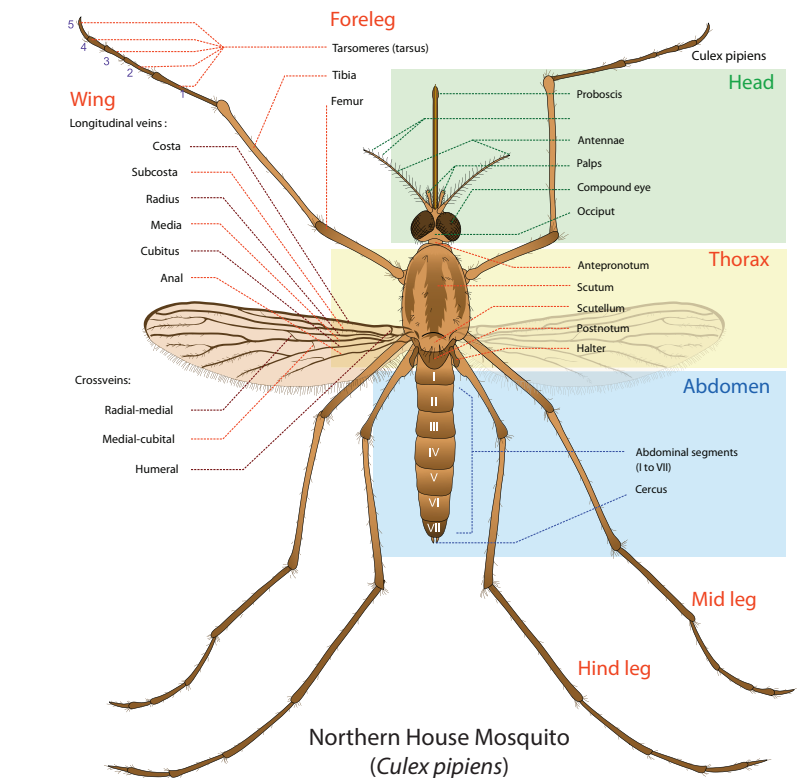

2017 EPI WEEK CALENDAR

Months shown in **RED** are potential "Vector" months

JANUARY							
EPI Week #	Sun	Mon	Tue	Wed	Thu	Fri	Sat
1	1	2	3	4	5	6	7
2	8	9	10	11	12	13	14
3	15	16	17	18	19	20	21
4	22	23	24	25	26	27	28
5	29	30	31				

JUNE							
EPI Week #	Sun	Mon	Tue	Wed	Thu	Fri	Sat
22					1	2	3
23	4	5	6	7	8	9	10
24	11	12	13	14	15	16	17
25	18	19	20	21	22	23	24
26	25	26	27	28	29	30	

NOVEMBER							
EPI Week #	Sun	Mon	Tue	Wed	Thu	Fri	Sat
44				1	2	3	4
45	5	6	7	8	9	10	11
46	12	13	14	15	16	17	18
47	19	20	21	22	23	24	25
48	26	27	28	29	30		

FEBRUARY							
EPI Week #	Sun	Mon	Tue	Wed	Thu	Fri	Sat
5				1	2	3	4
6	5	6	7	8	9	10	11
7	12	13	14	15	16	17	18
8	19	20	21	22	23	24	25
9	26	27	28				

JULY							
EPI Week #	Sun	Mon	Tue	Wed	Thu	Fri	Sat
26							1
27	2	3	4	5	6	7	8
28	9	10	11	12	13	14	15
29	16	17	18	19	20	21	22
30	23	24	25	26	27	28	29
31	30	31					

DECEMBER							
EPI Week #	Sun	Mon	Tue	Wed	Thu	Fri	Sat
48						1	2
49	3	4	5	6	7	8	9
50	10	11	12	13	14	15	16
51	17	18	19	20	21	22	23
52	24	25	26	27	28	29	30

MARCH							
EPI Week #	Sun	Mon	Tue	Wed	Thu	Fri	Sat
9				1	2	3	4
10	5	6	7	8	9	10	11
11	12	13	14	15	16	17	18
12	19	20	21	22	23	24	25
13	26	27	28	29	30	31	

AUGUST							
EPI Week #	Sun	Mon	Tue	Wed	Thu	Fri	Sat
31			1	2	3	4	5
32	6	7	8	9	10	11	12
33	13	14	15	16	17	18	19
34	20	21	22	23	24	25	26
35	27	28	29	30	31		

APRIL							
EPI Week #	Sun	Mon	Tue	Wed	Thu	Fri	Sat
13							1
14	2	3	4	5	6	7	8
15	9	10	11	12	13	14	15
16	16	17	18	19	20	21	22
17	23	24	25	26	27	28	29
18	30						

SEPTEMBER							
EPI Week #	Sun	Mon	Tue	Wed	Thu	Fri	Sat
35						1	2
36	3	4	5	6	7	8	9
37	10	11	12	13	14	15	16
38	17	18	19	20	21	22	23
39	24	25	26	27	28	29	30

MAY							
EPI Week #	Sun	Mon	Tue	Wed	Thu	Fri	Sat
18		1	2	3	4	5	6
19	7	8	9	10	11	12	13
20	14	15	16	17	18	19	20
21	21	22	23	24	25	26	27
22	28	29	30	31			

OCTOBER							
EPI Week #	Sun	Mon	Tue	Wed	Thu	Fri	Sat
40	1	2	3	4	5	6	7
41	8	9	10	11	12	13	14
42	15	16	17	18	19	20	21
43	22	23	24	25	26	27	28
44	29	30	31