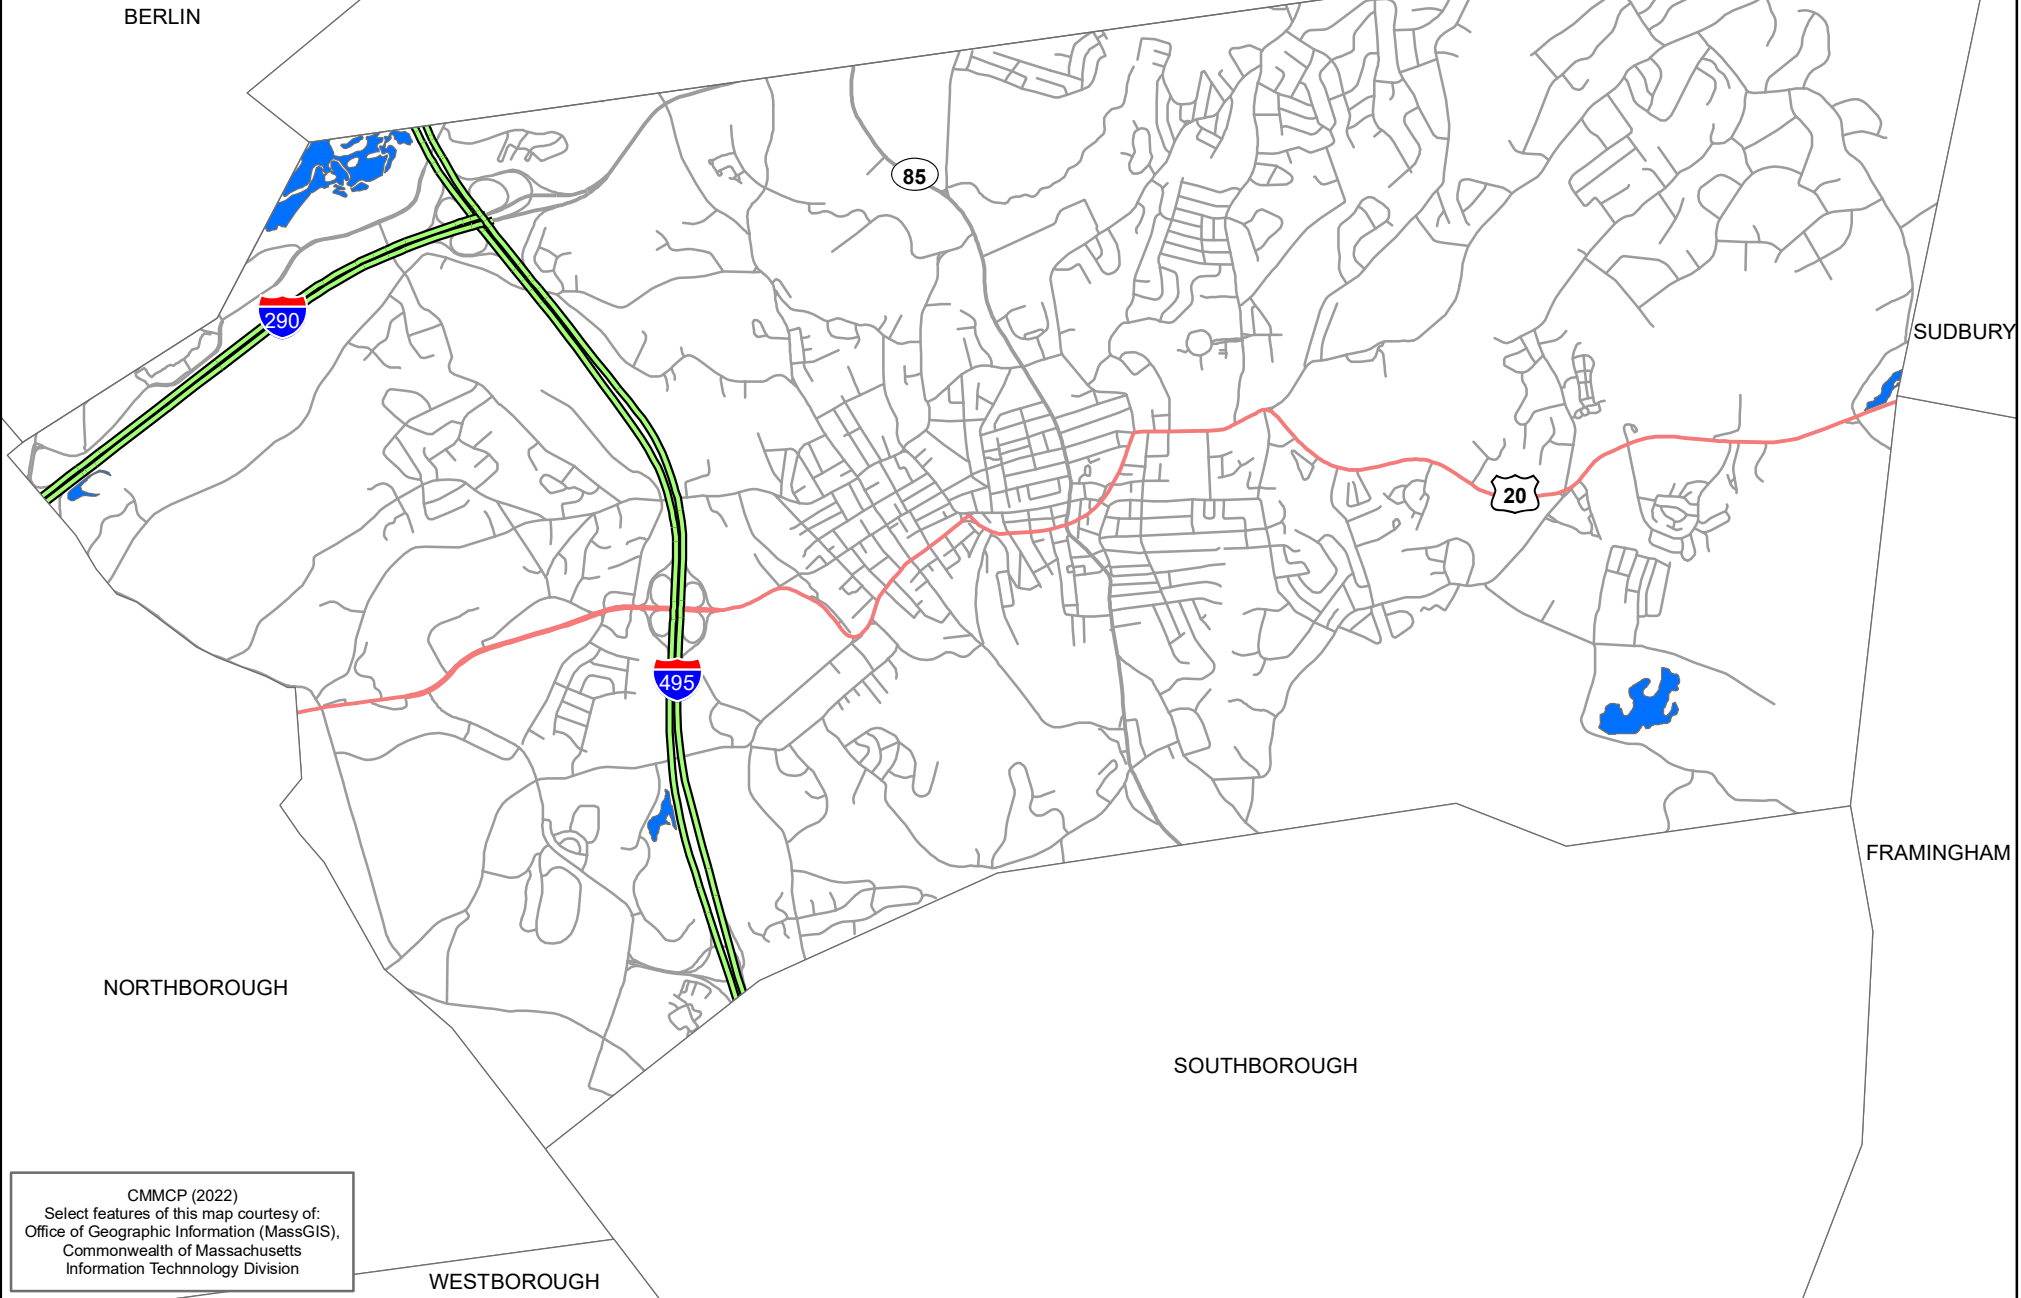

# City of Marlborough: 2022 Enhanced Larval Control for EEE Mitigation

 Targeted Wetlands

CMMCP (2022)  
Select features of this map courtesy of:  
Office of Geographic Information (MassGIS),  
Commonwealth of Massachusetts  
Information Technology Division