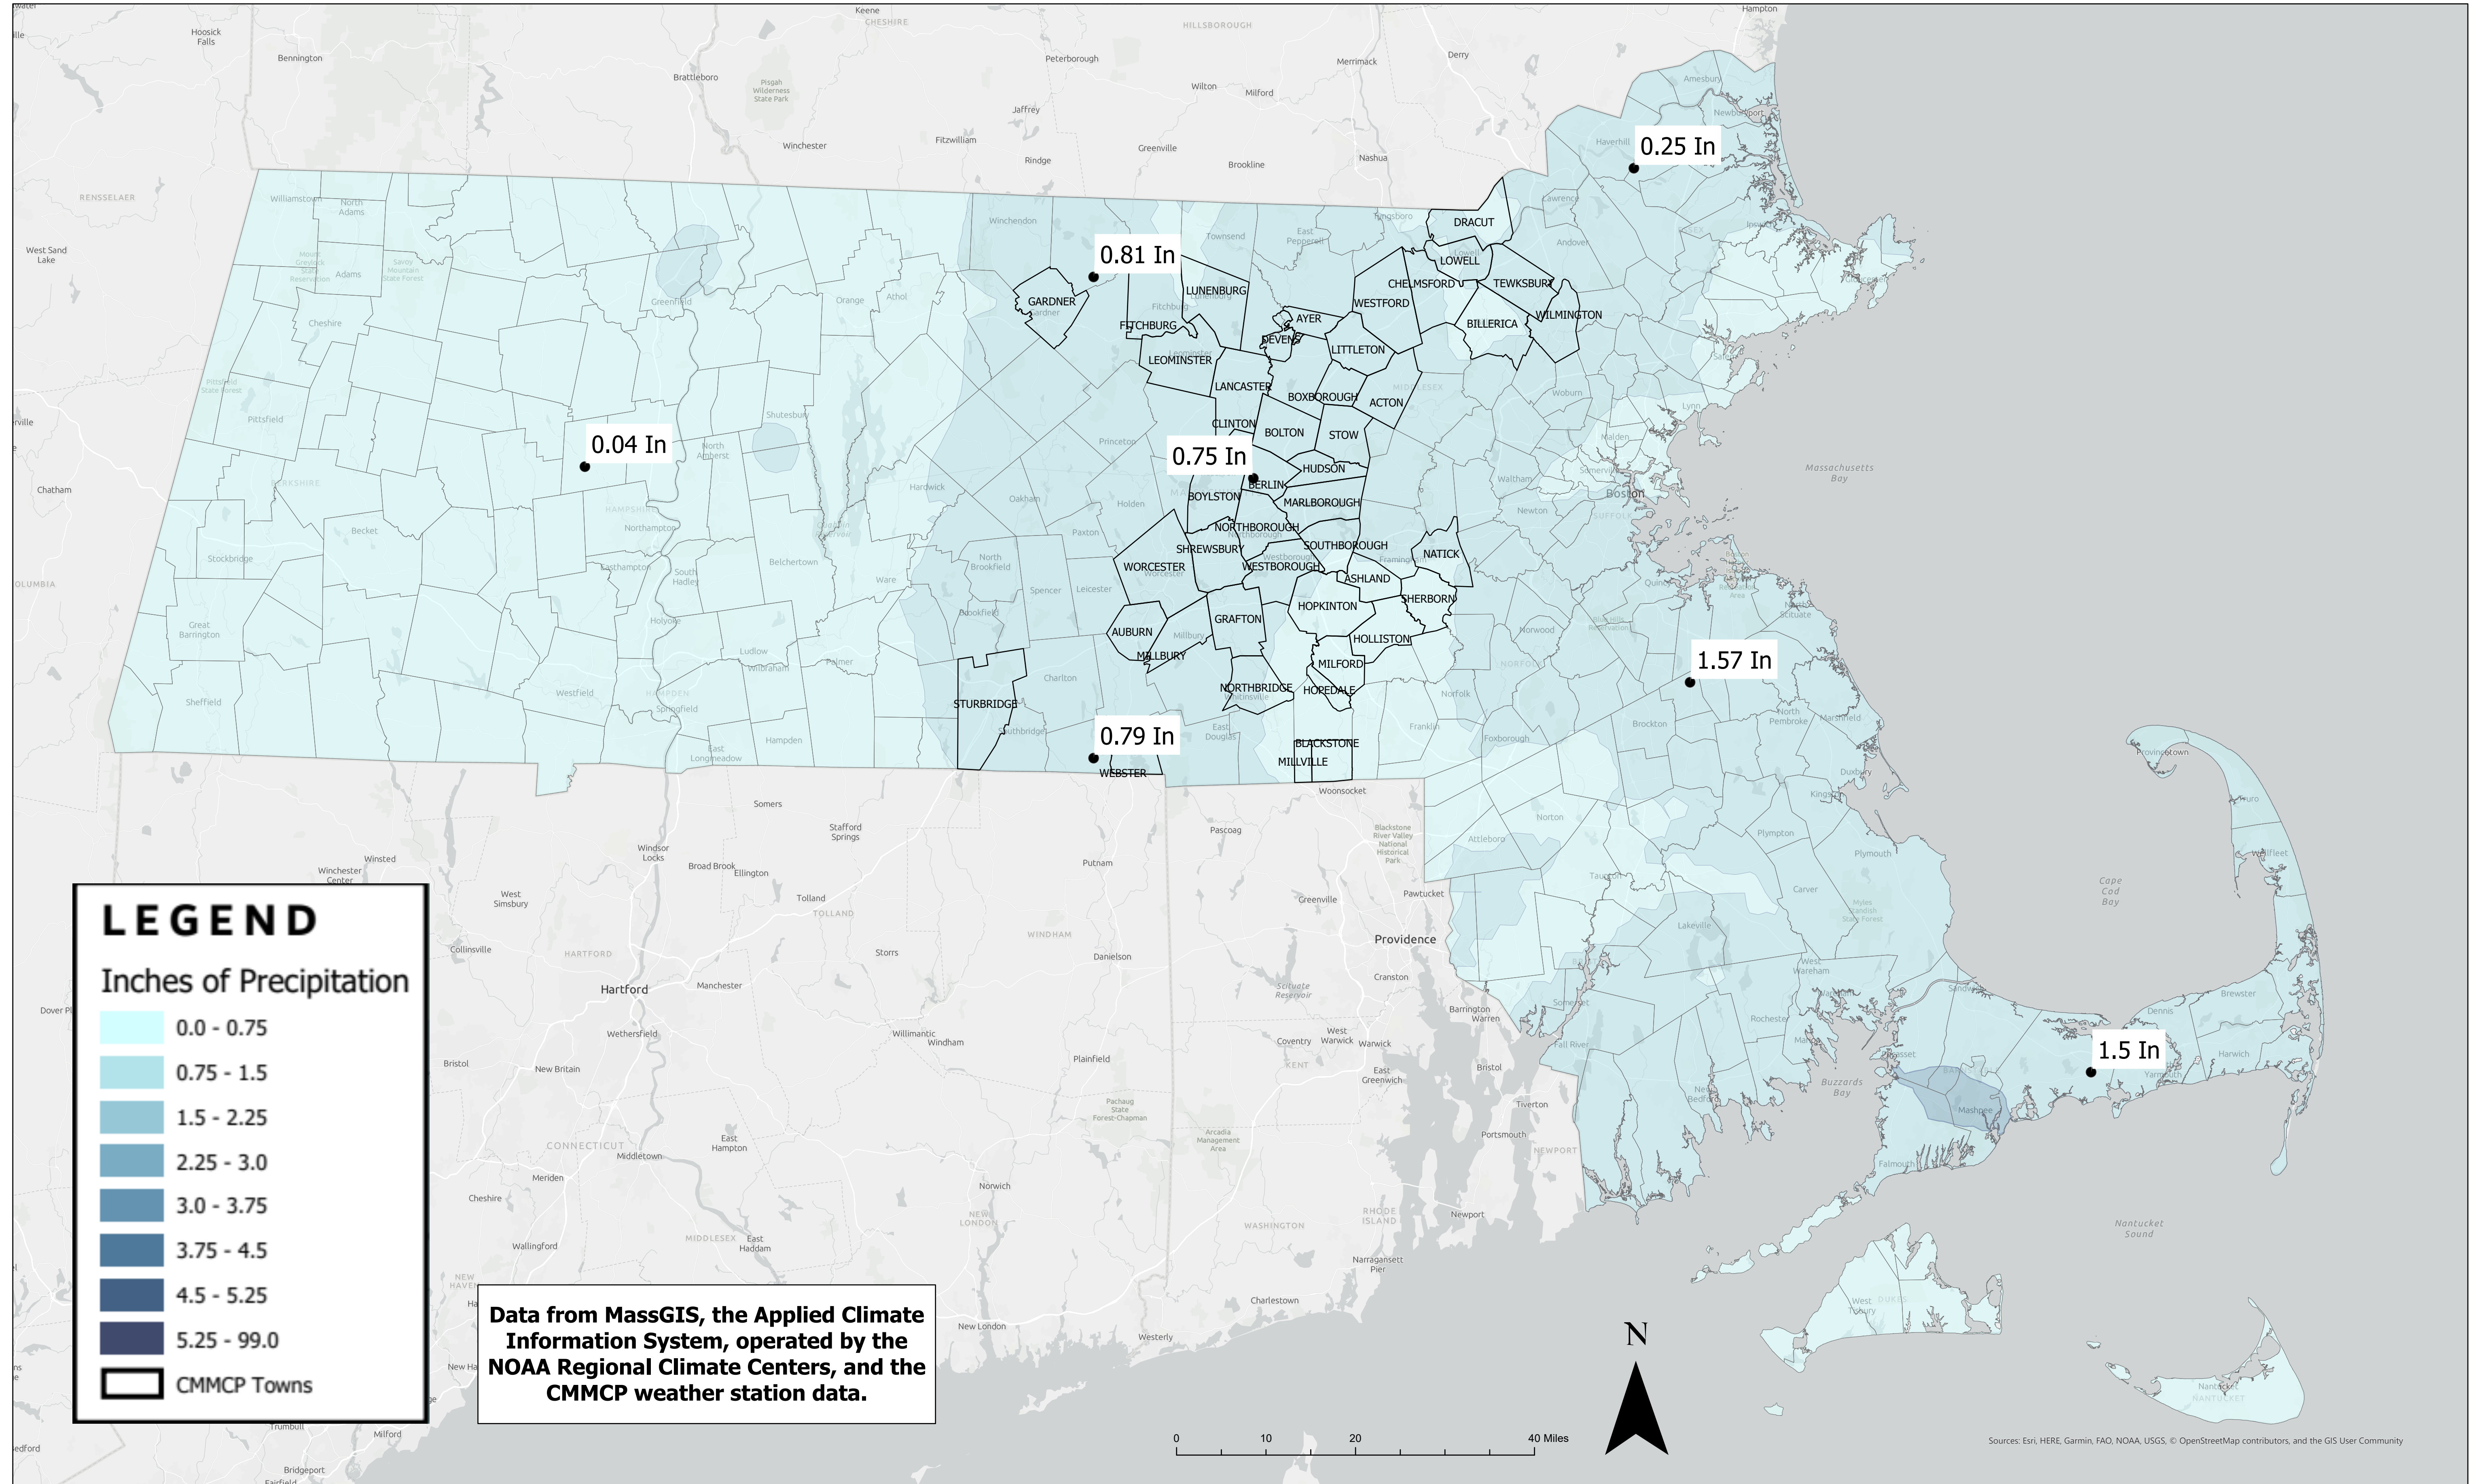

# Precipitation in CMMCP Towns for EPI Week 25 (6/18-6/24/23)

0.81 In

0.75 In

0.79 In

0.25 In

1.5 In