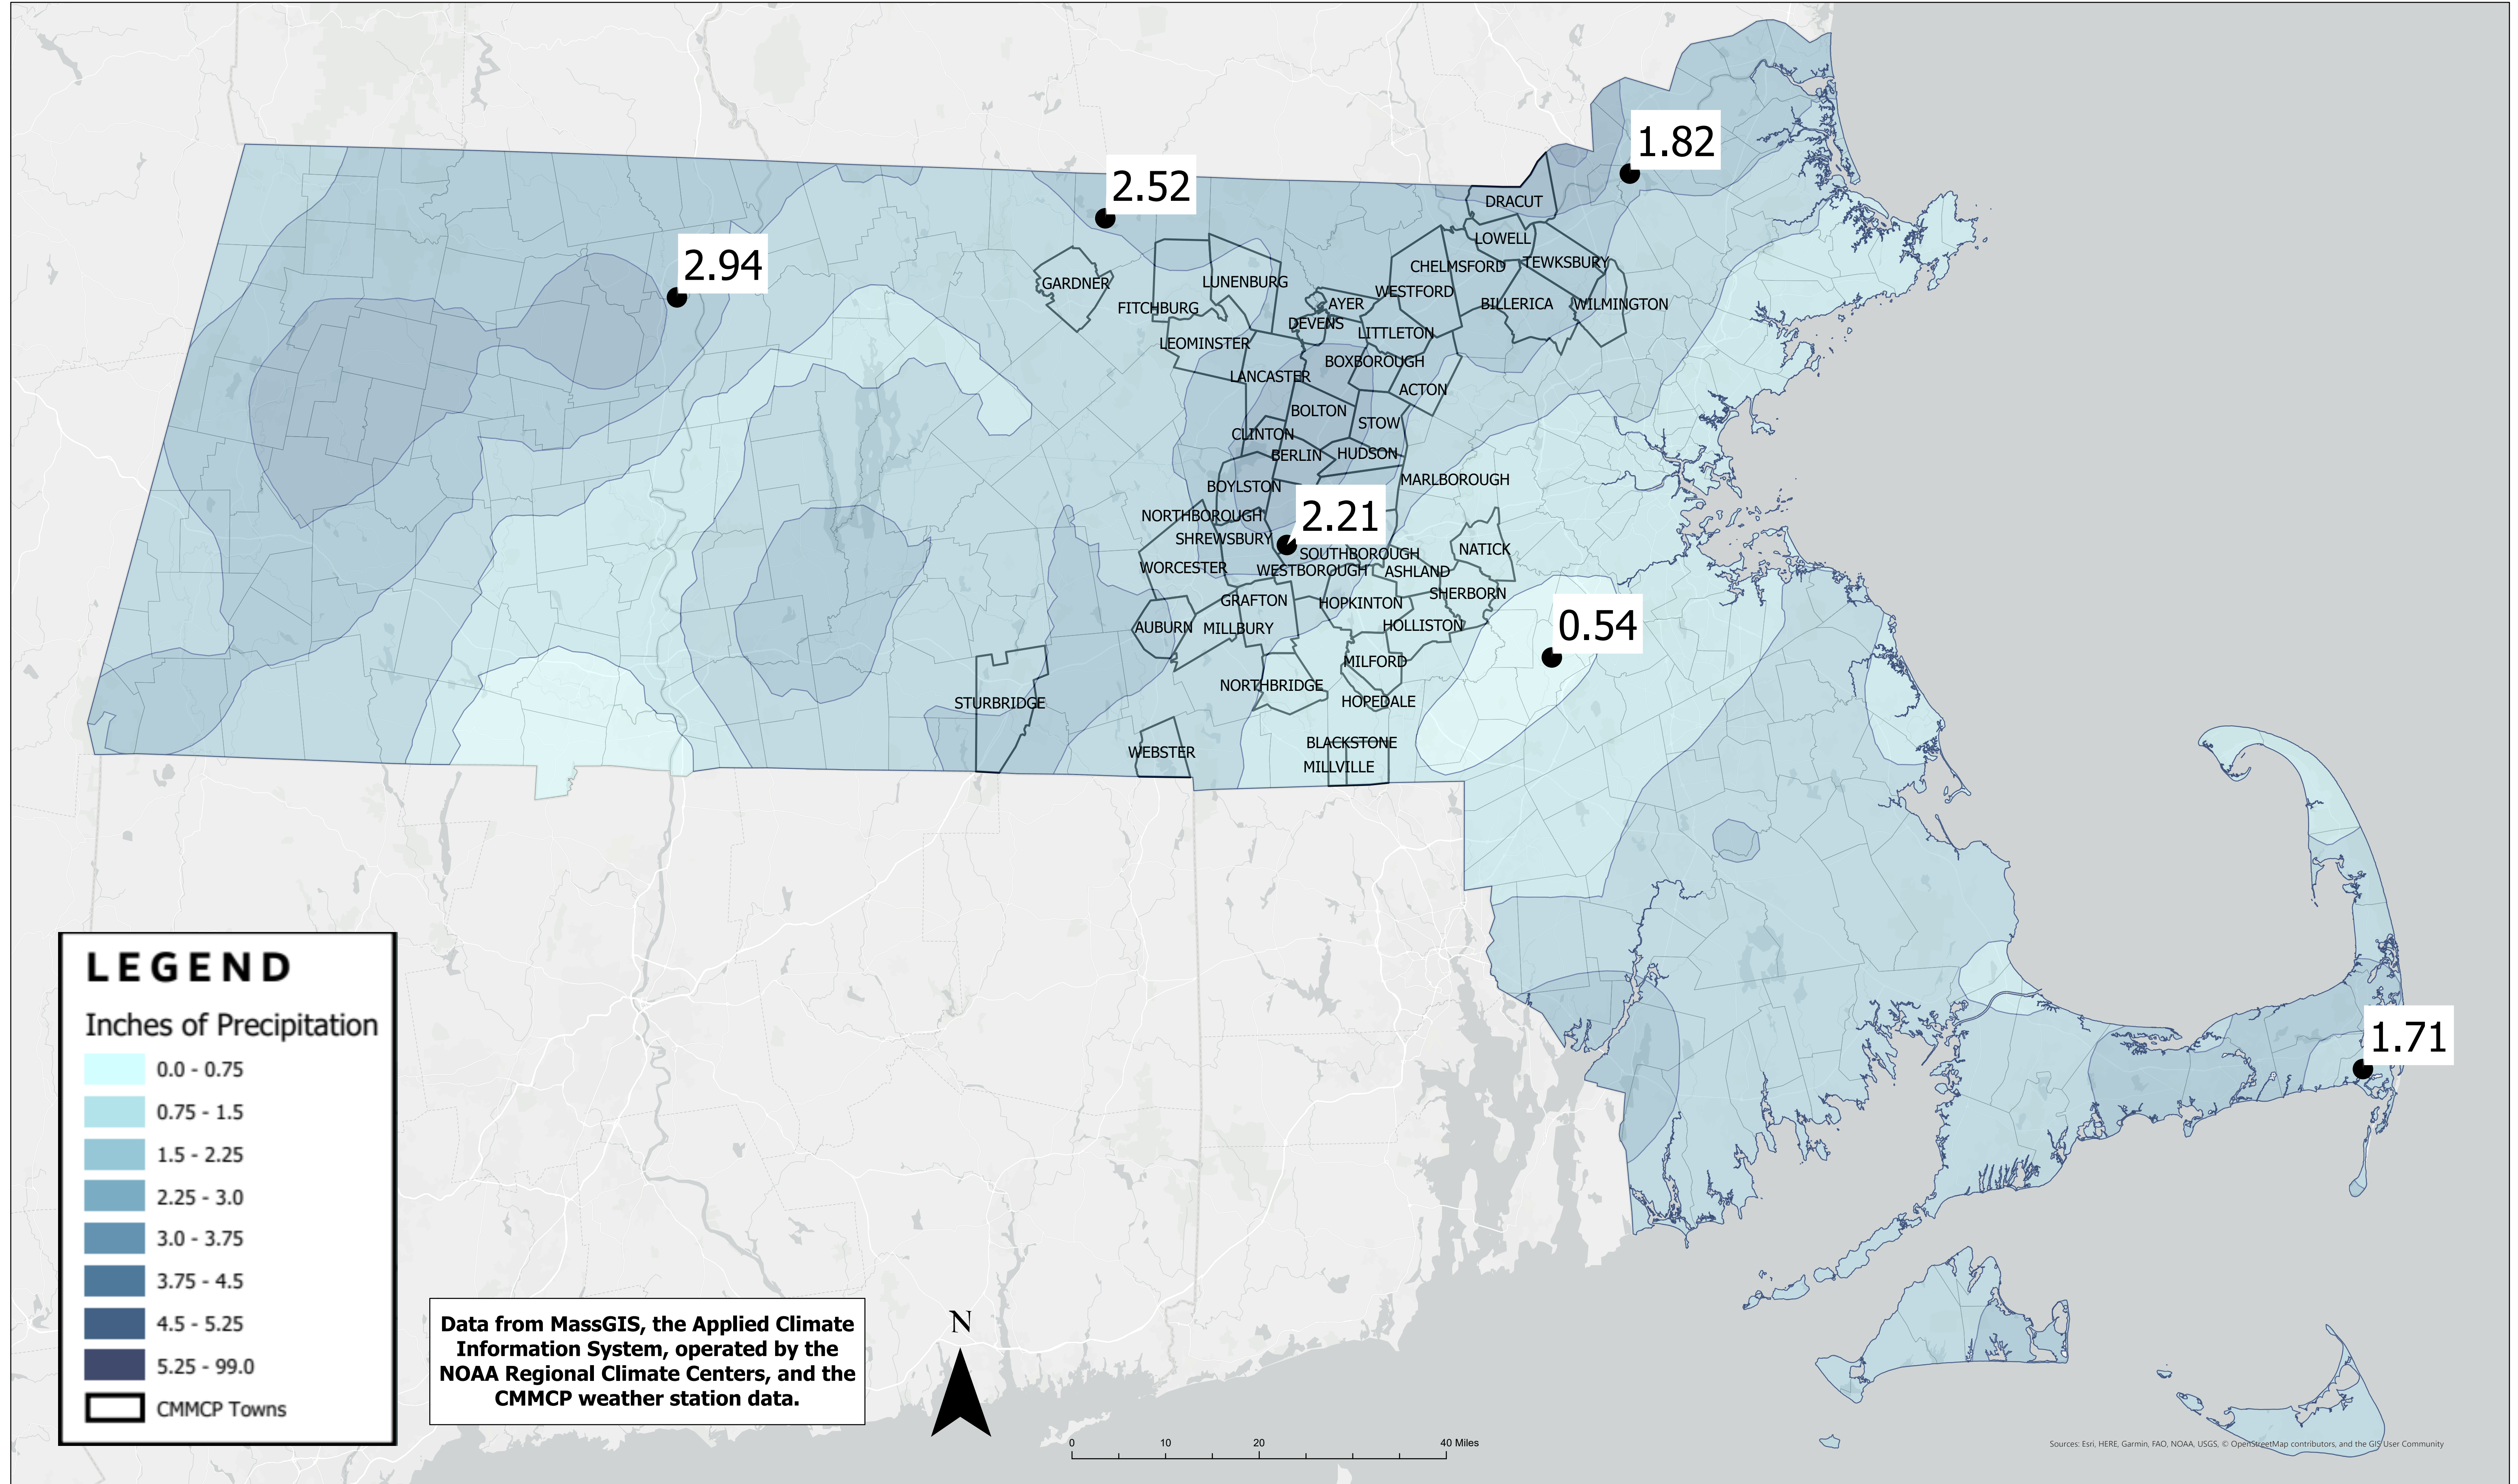

Precipitation in CMMCP Towns for EPI Week 26 (6/25-7/1/23)

2.94

2.52

1.82

2.21

0.54

1.71