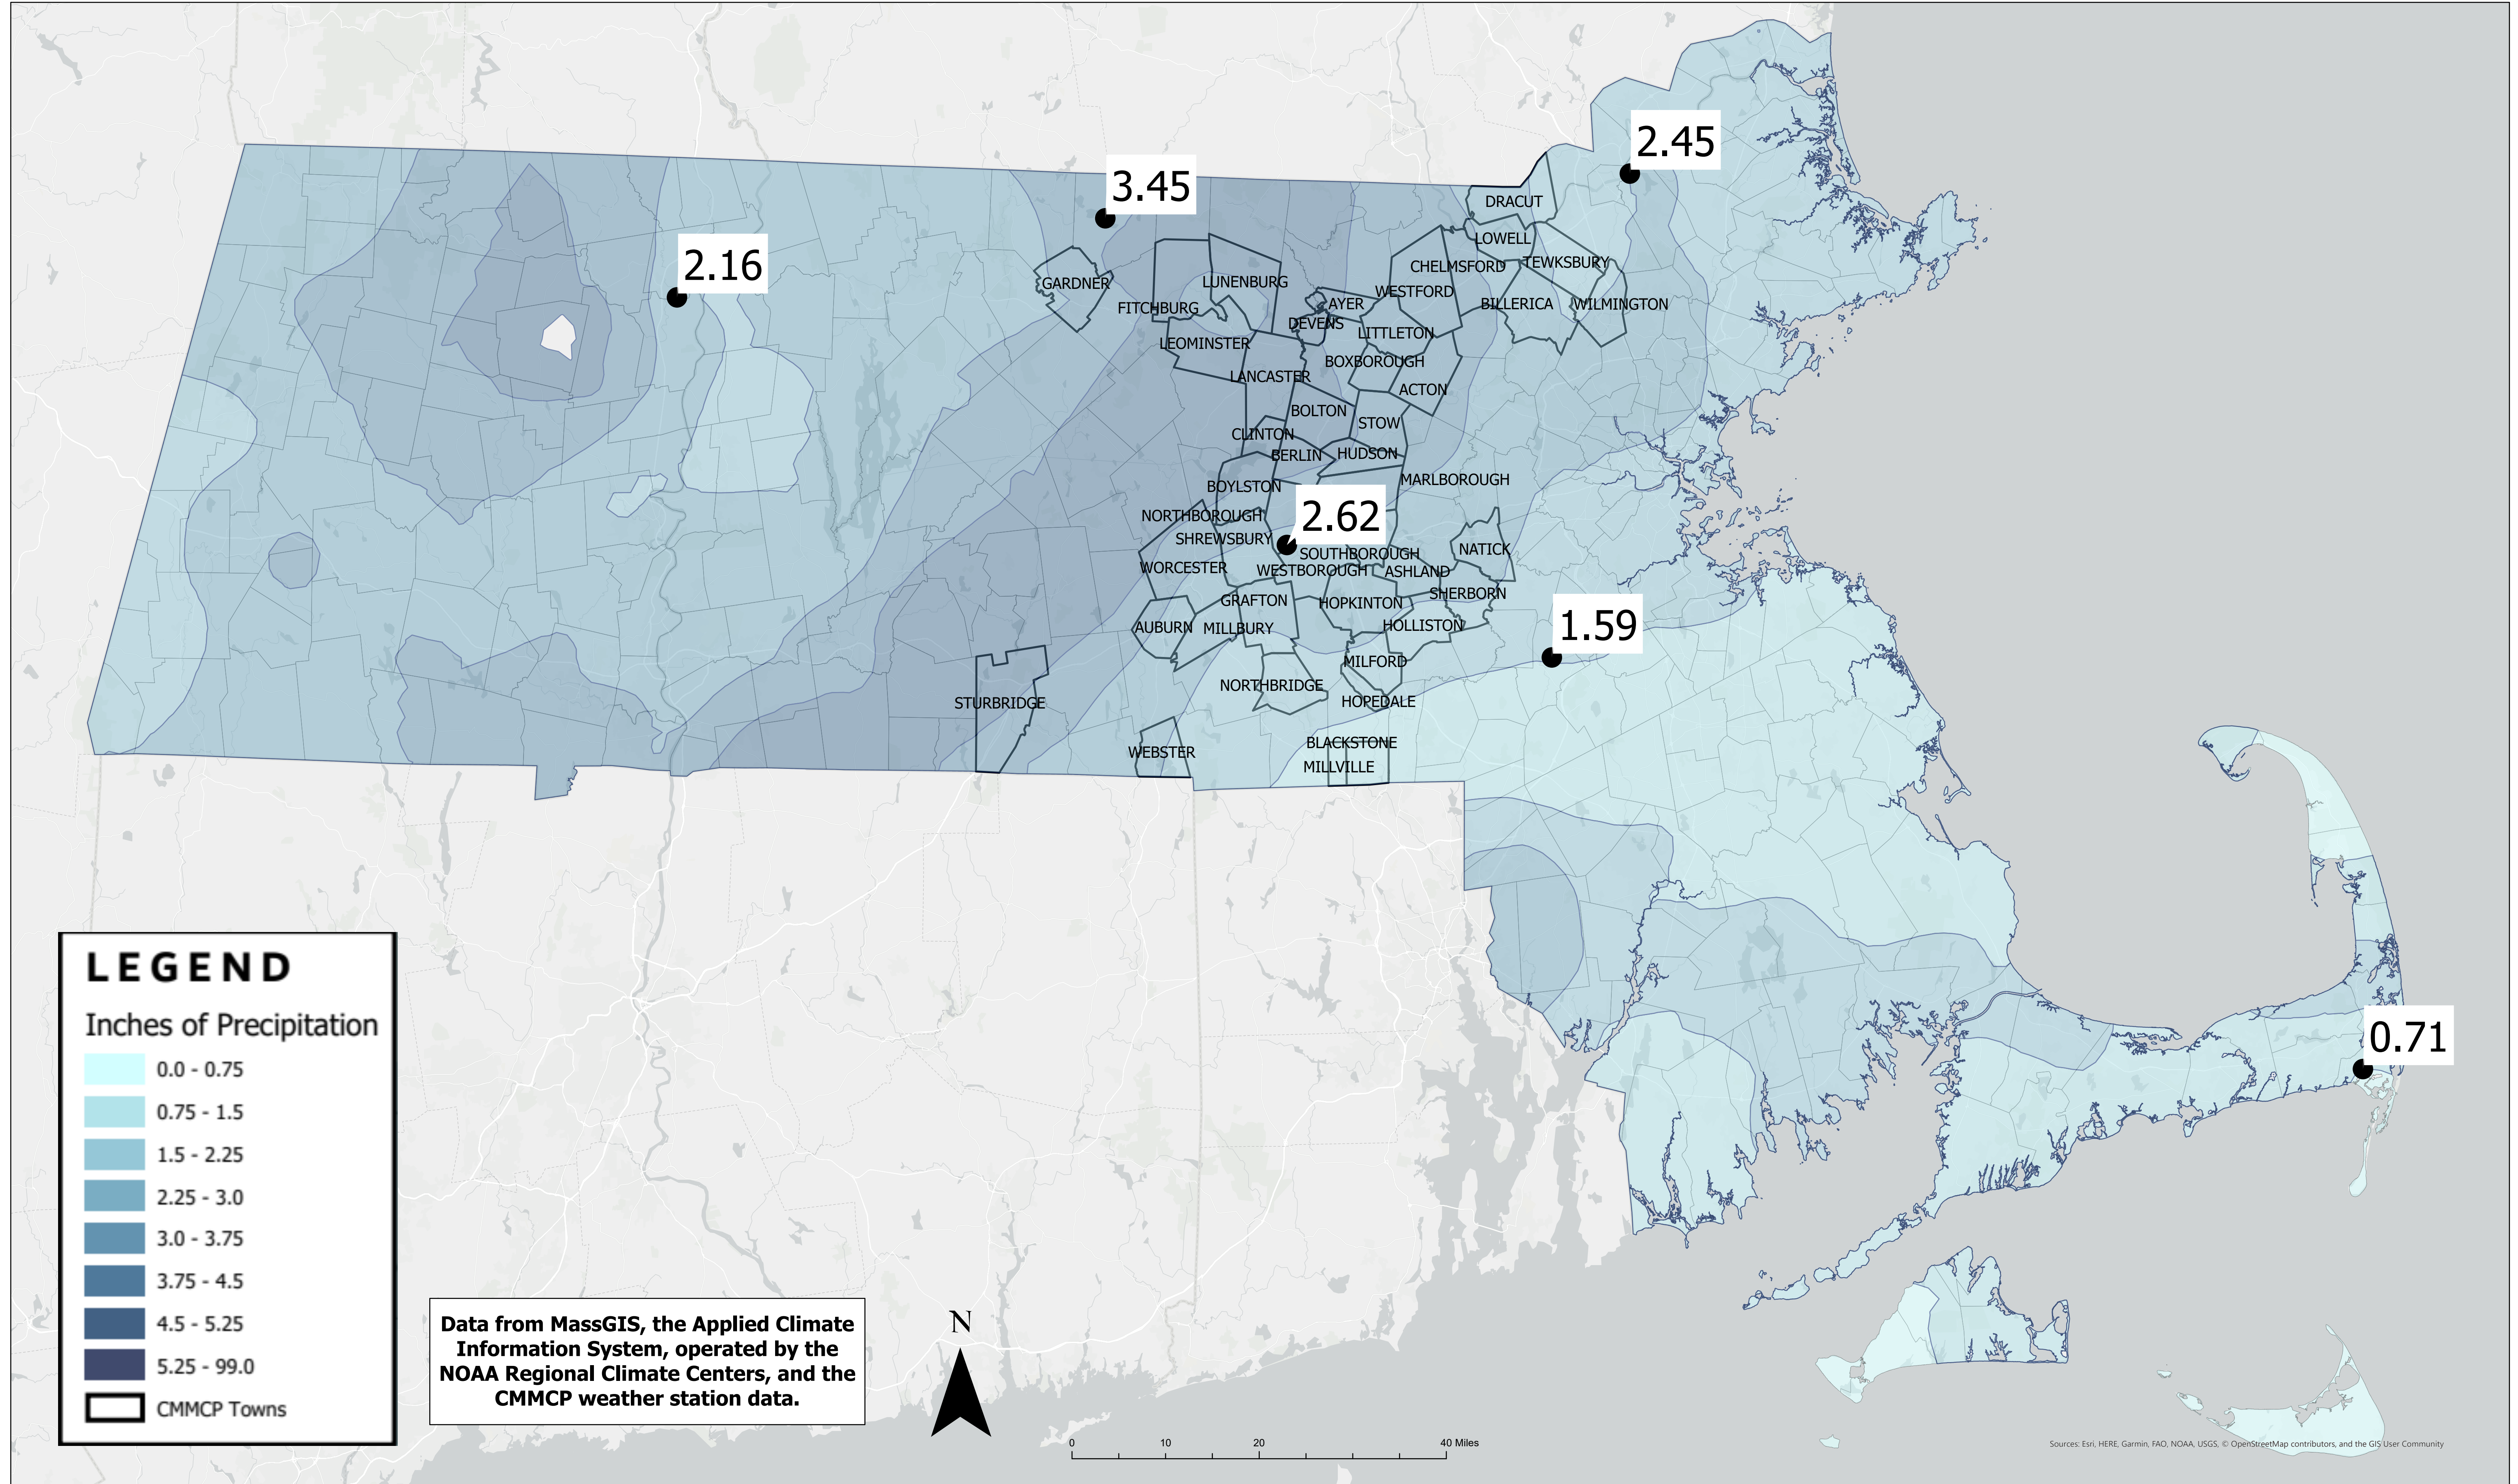

Precipitation in CMMCP Towns for EPI Week 27 (7/2-7/8/23)

2.16

3.45

2.45

2.62

1.59

0.71