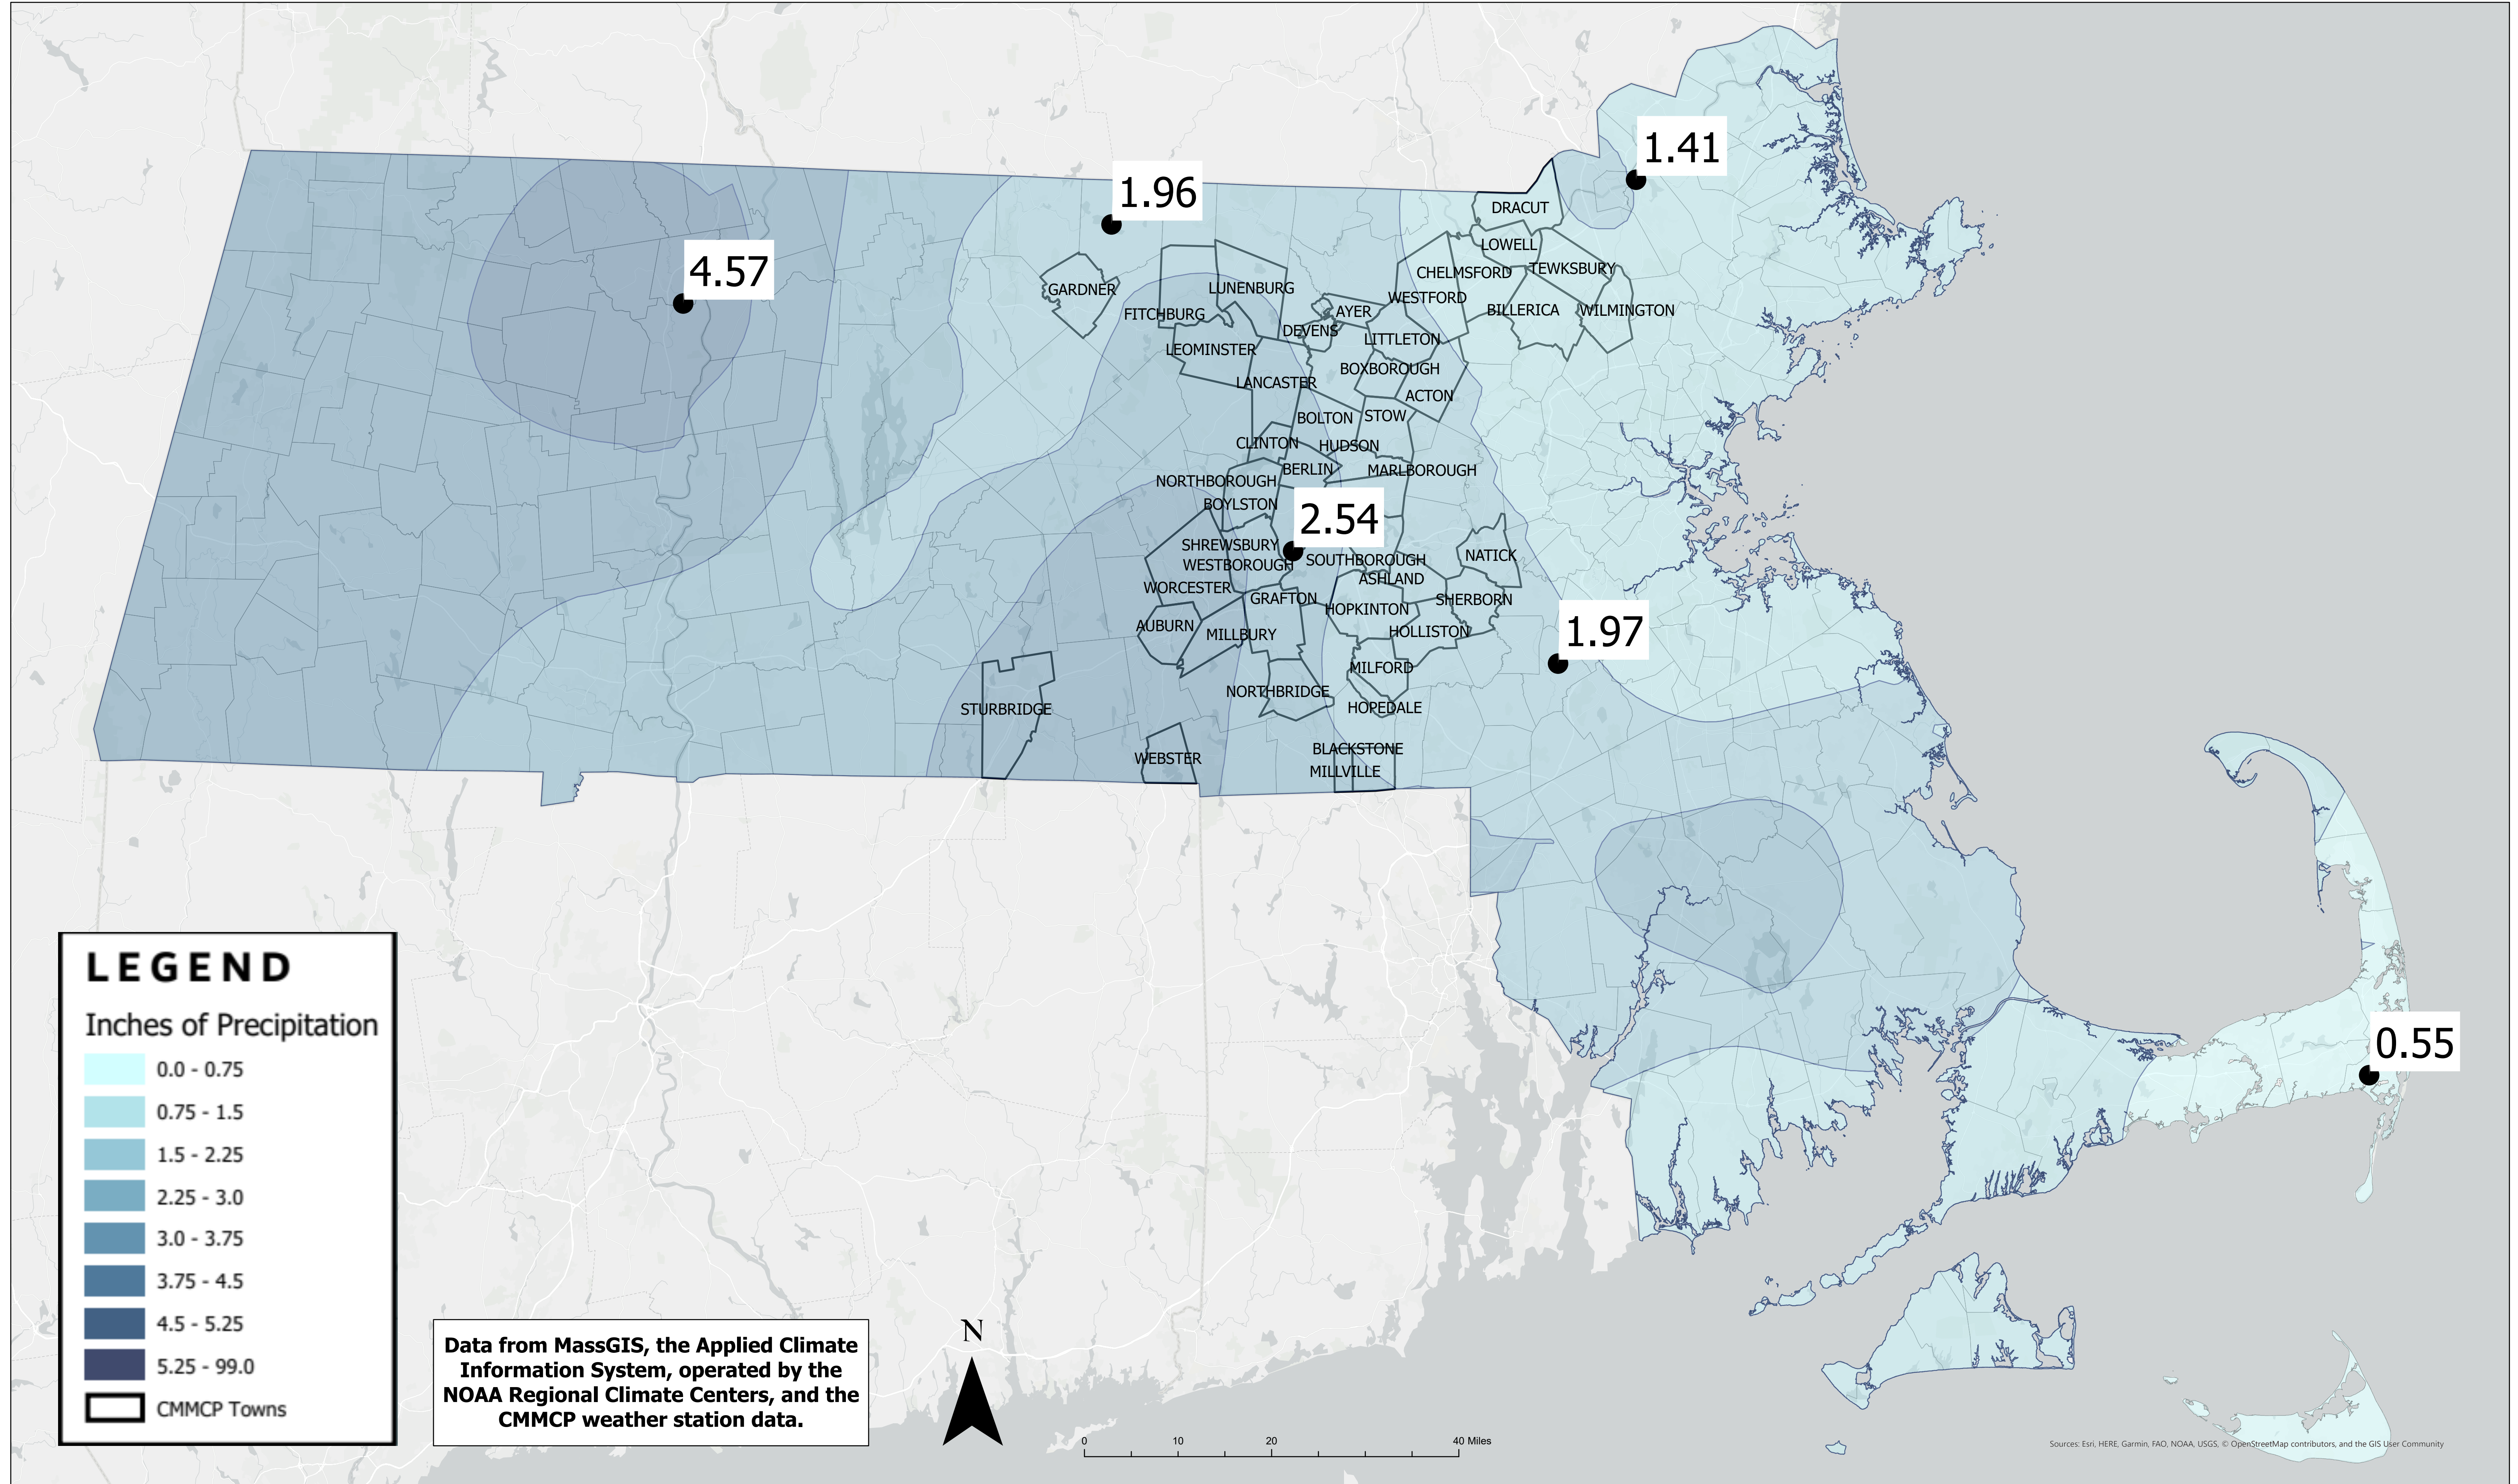

Precipitation in CMMCP Towns for EPI Week 28 (7/9-7/15/23)

4.57

1.96

1.41

2.54

1.97

0.55