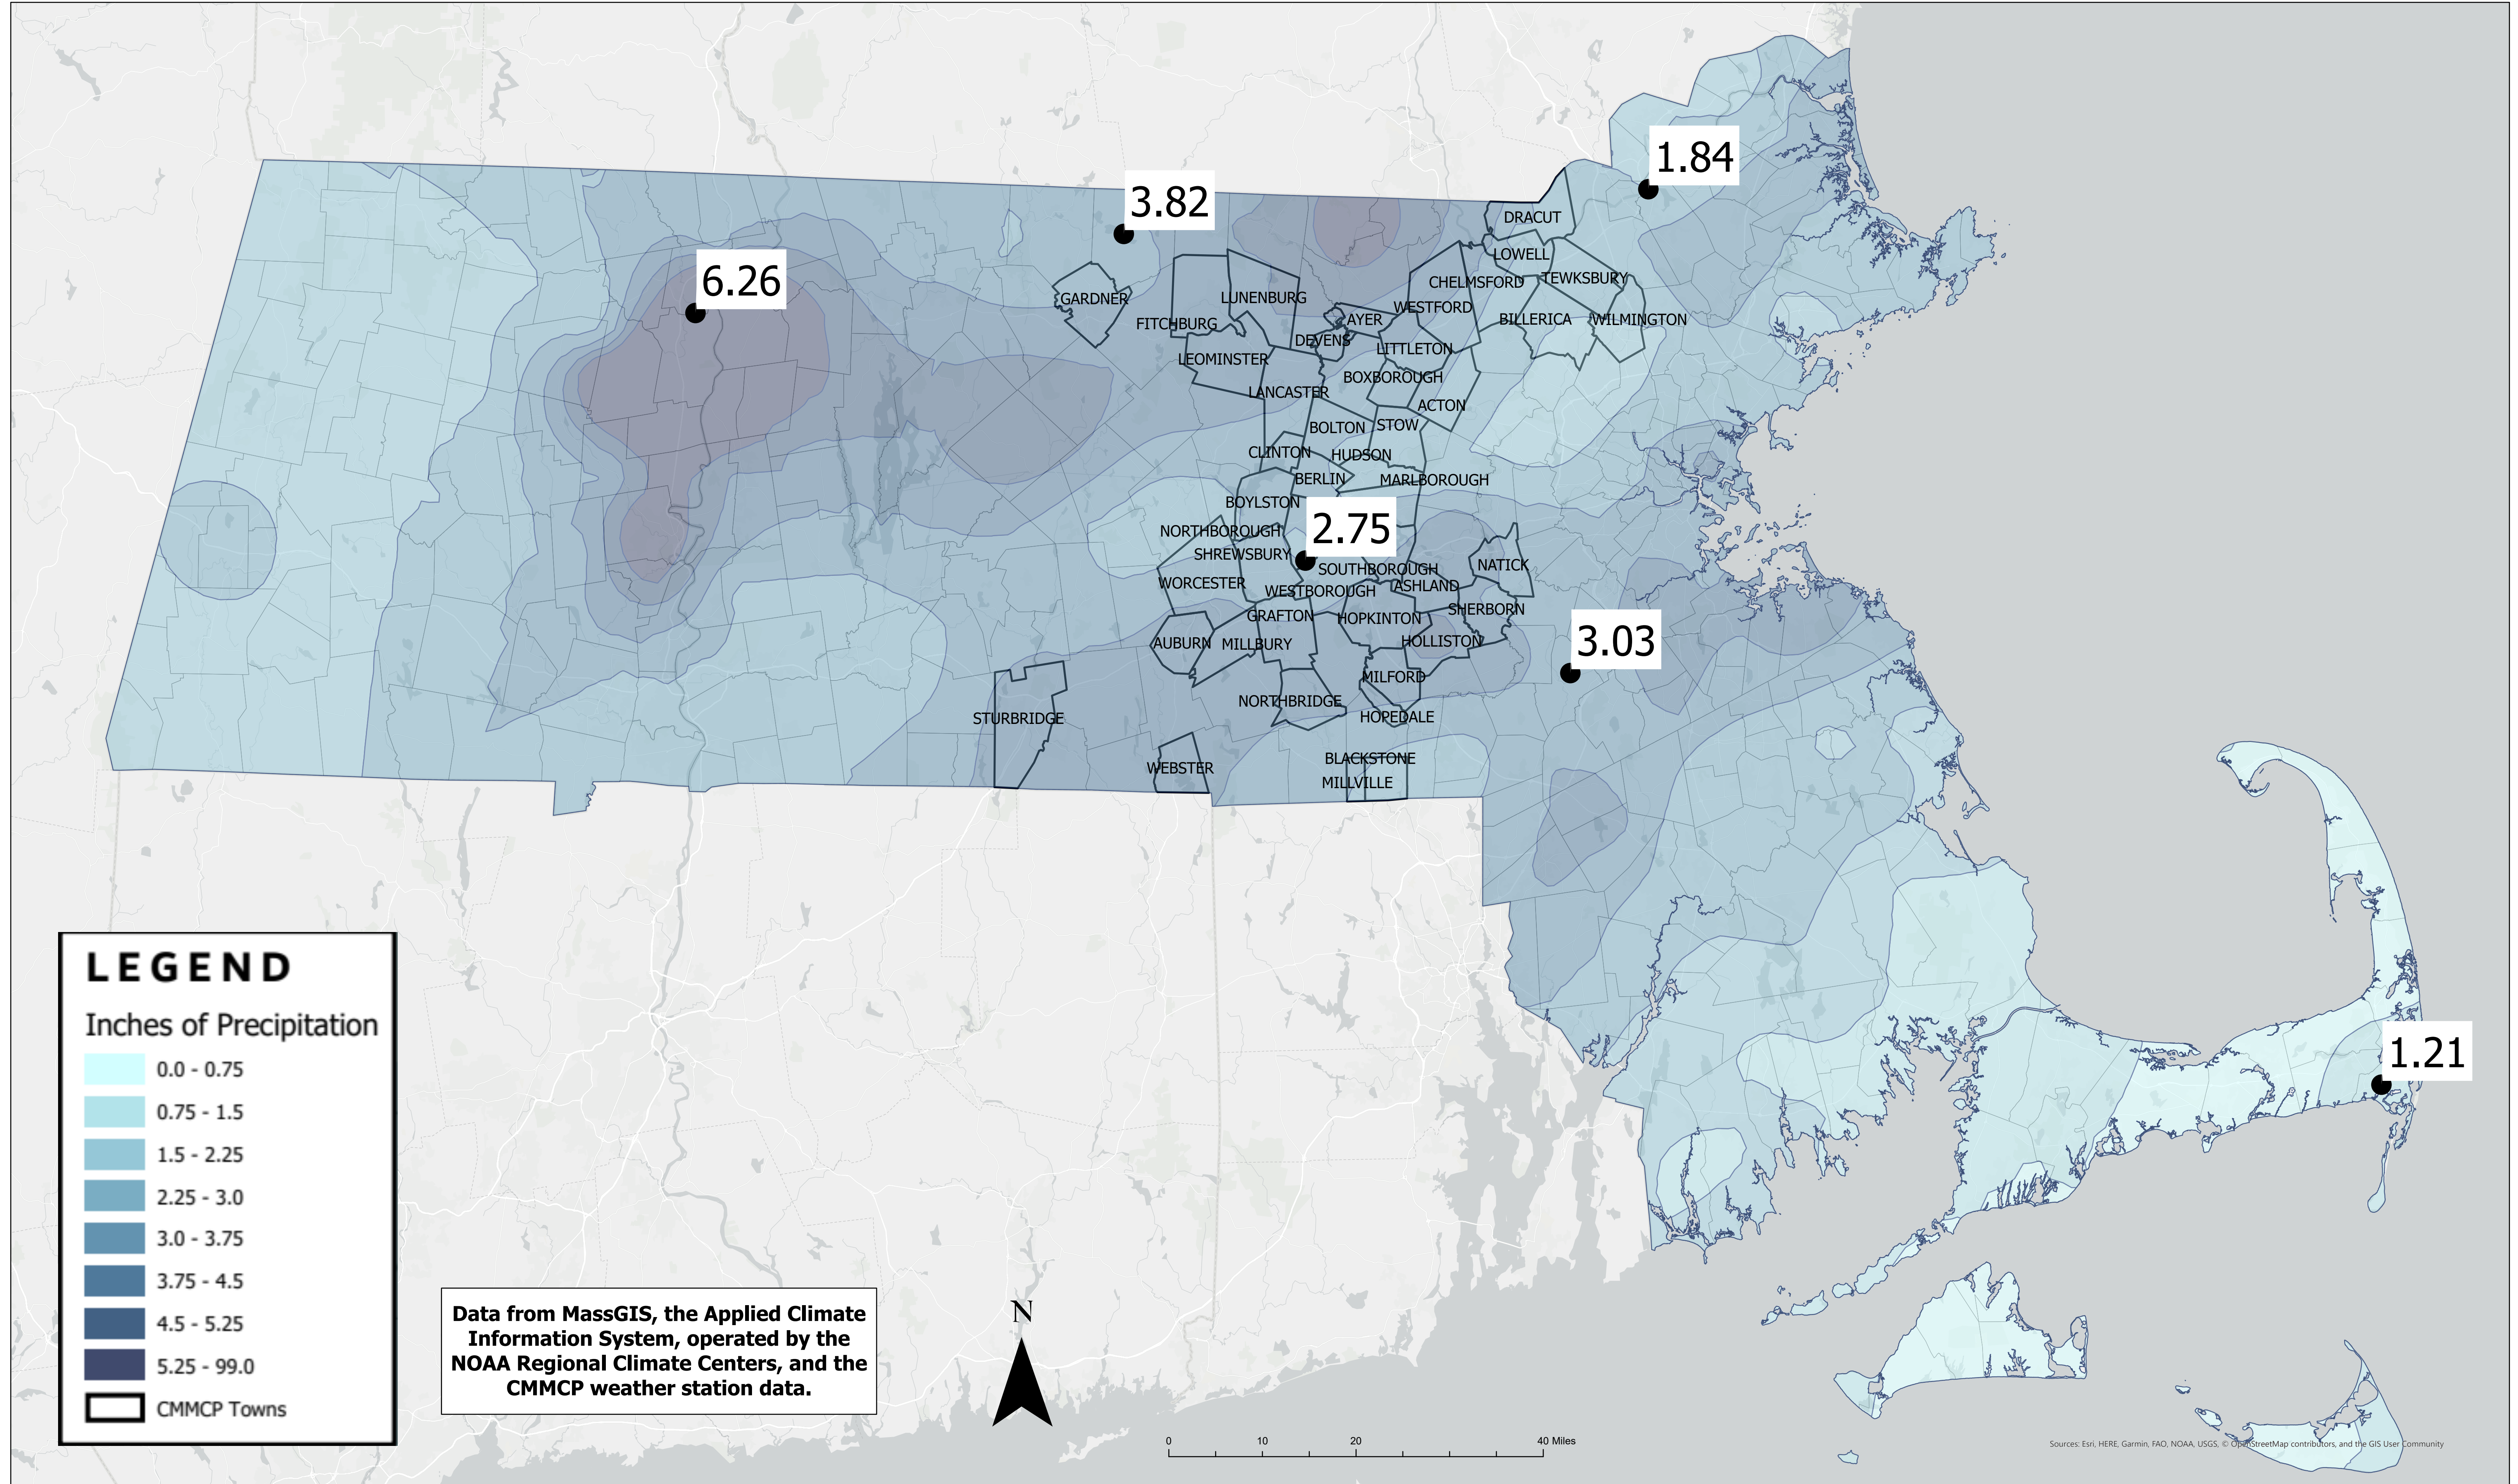

# Precipitation in CMMCP Towns for EPI Week 29 (7/16-7/22/23)

6.26

3.82

1.84

2.75

3.03

1.21