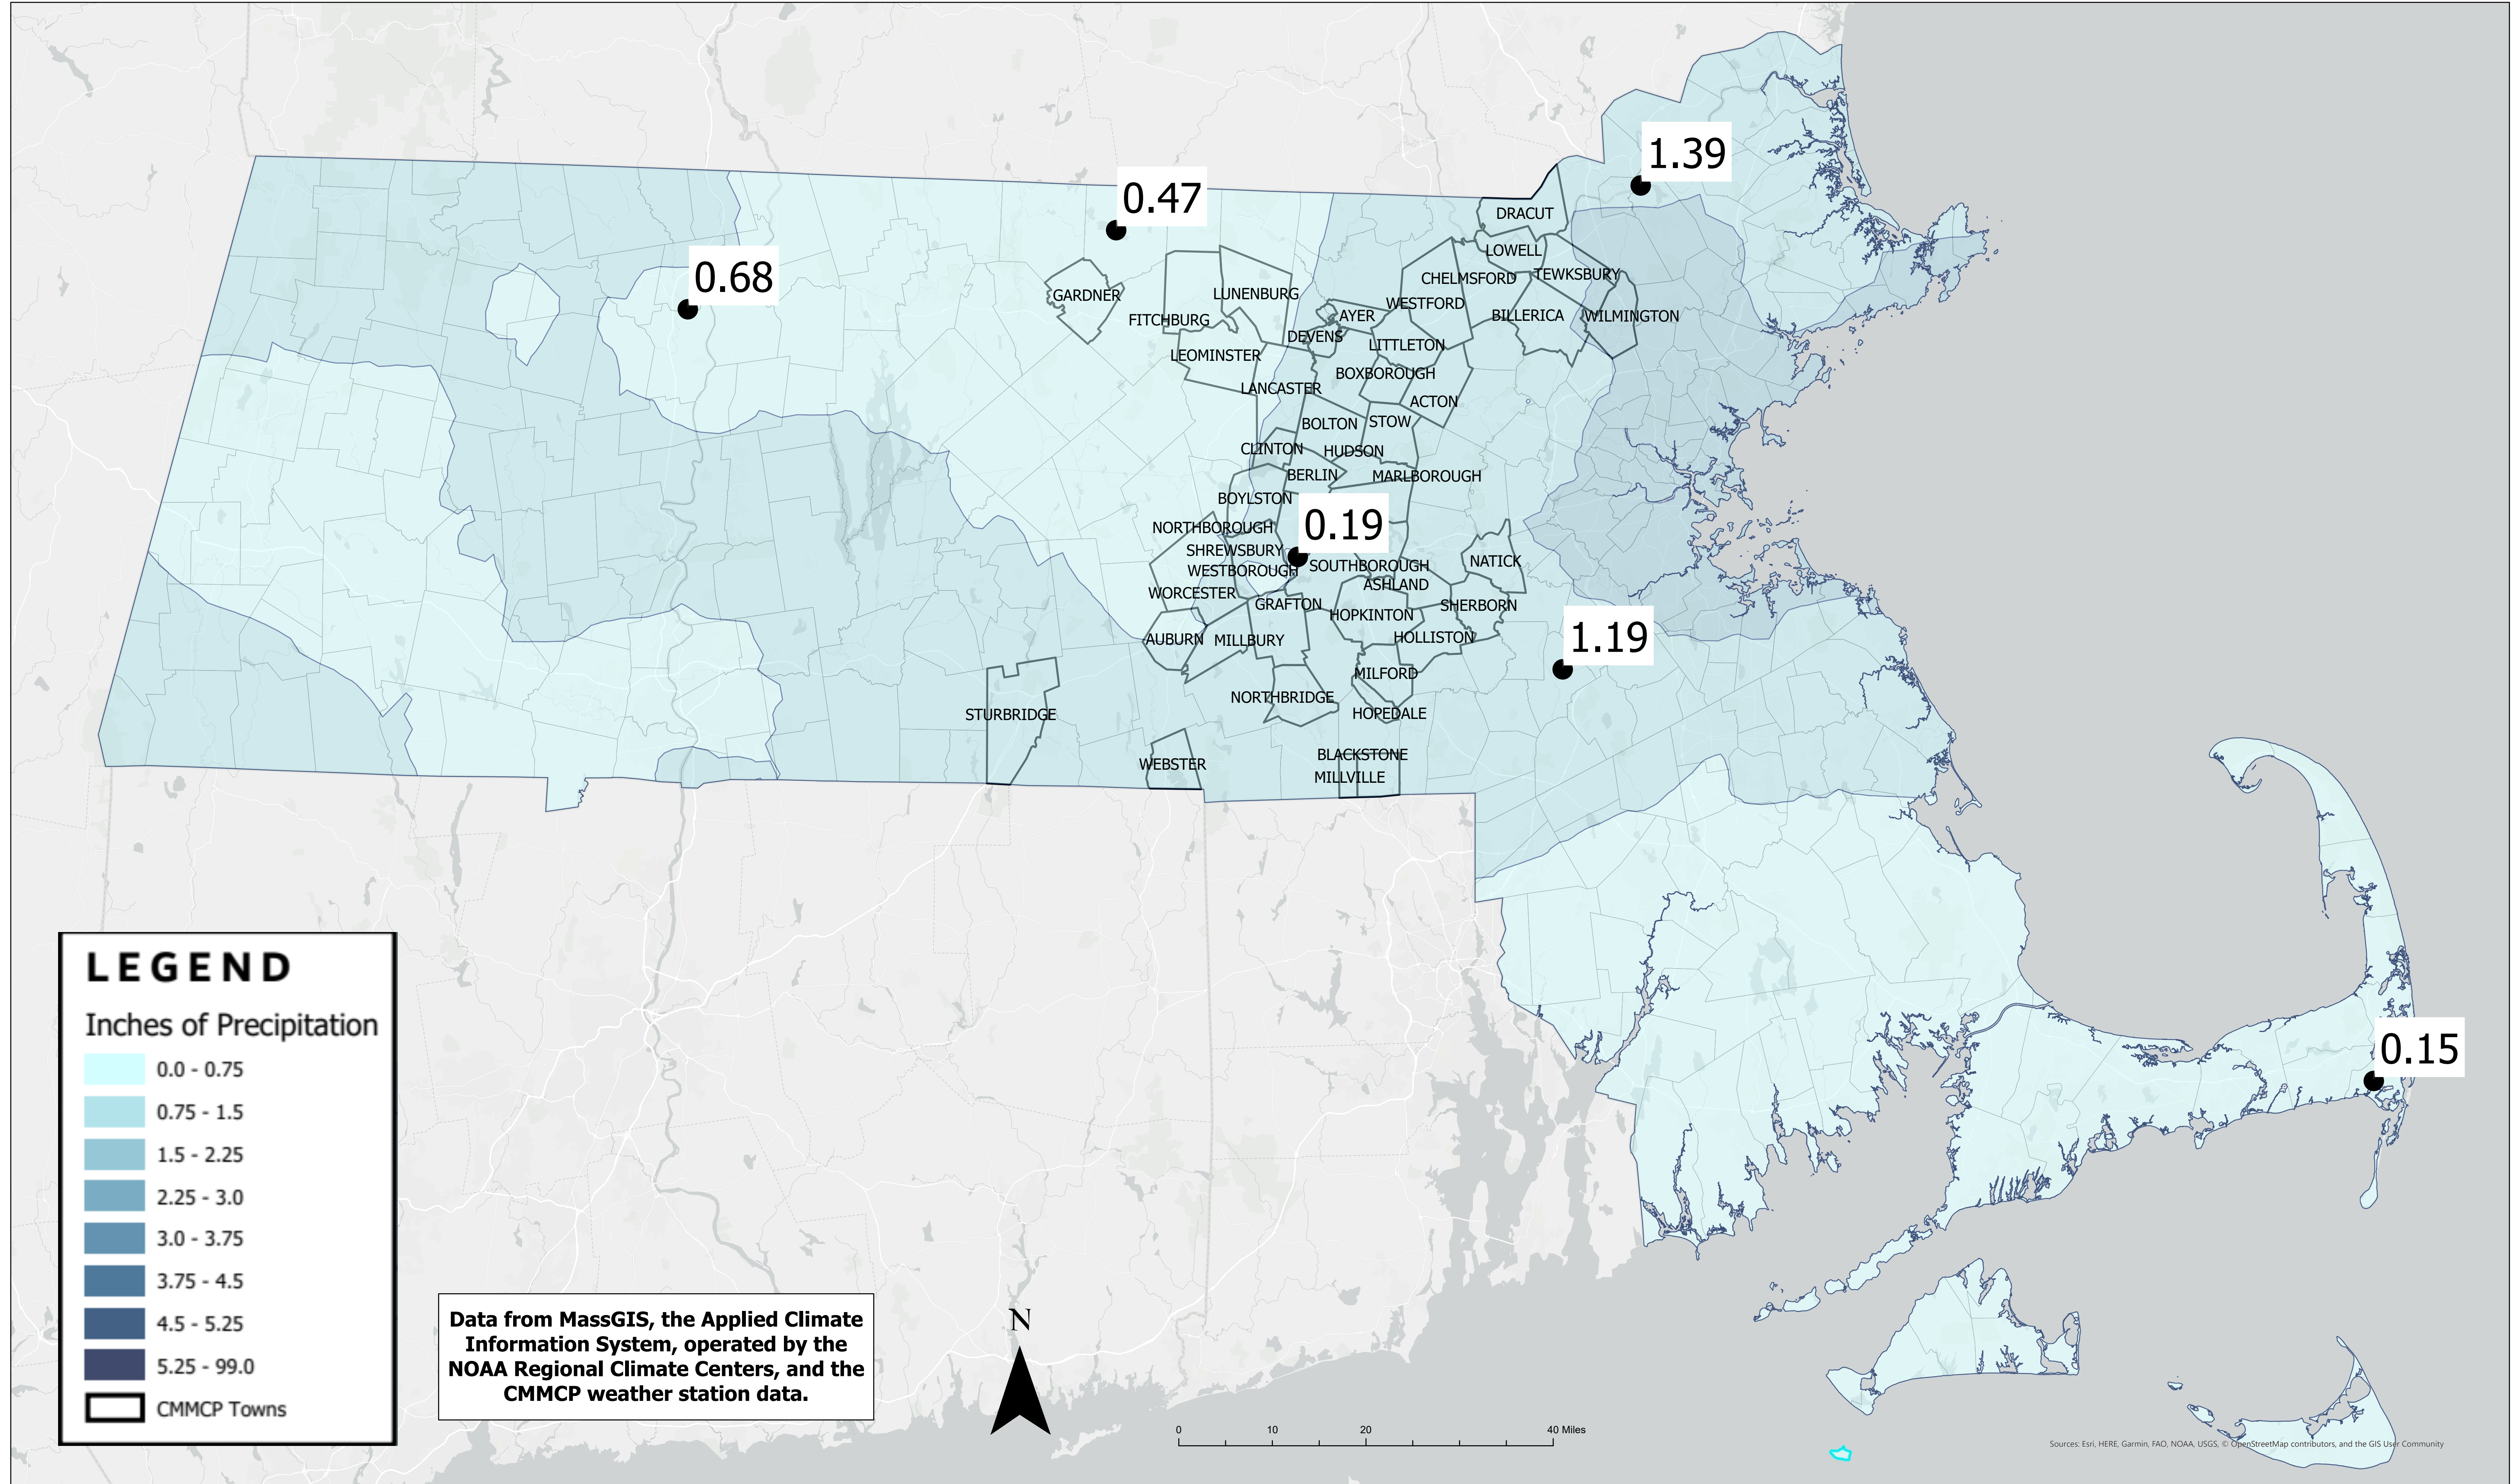

Precipitation in CMMCP Towns for EPI Week 31 (7/30-8/5/23)

0.68

0.47

1.39

0.19

1.19

0.15

0 10 20 40 Miles