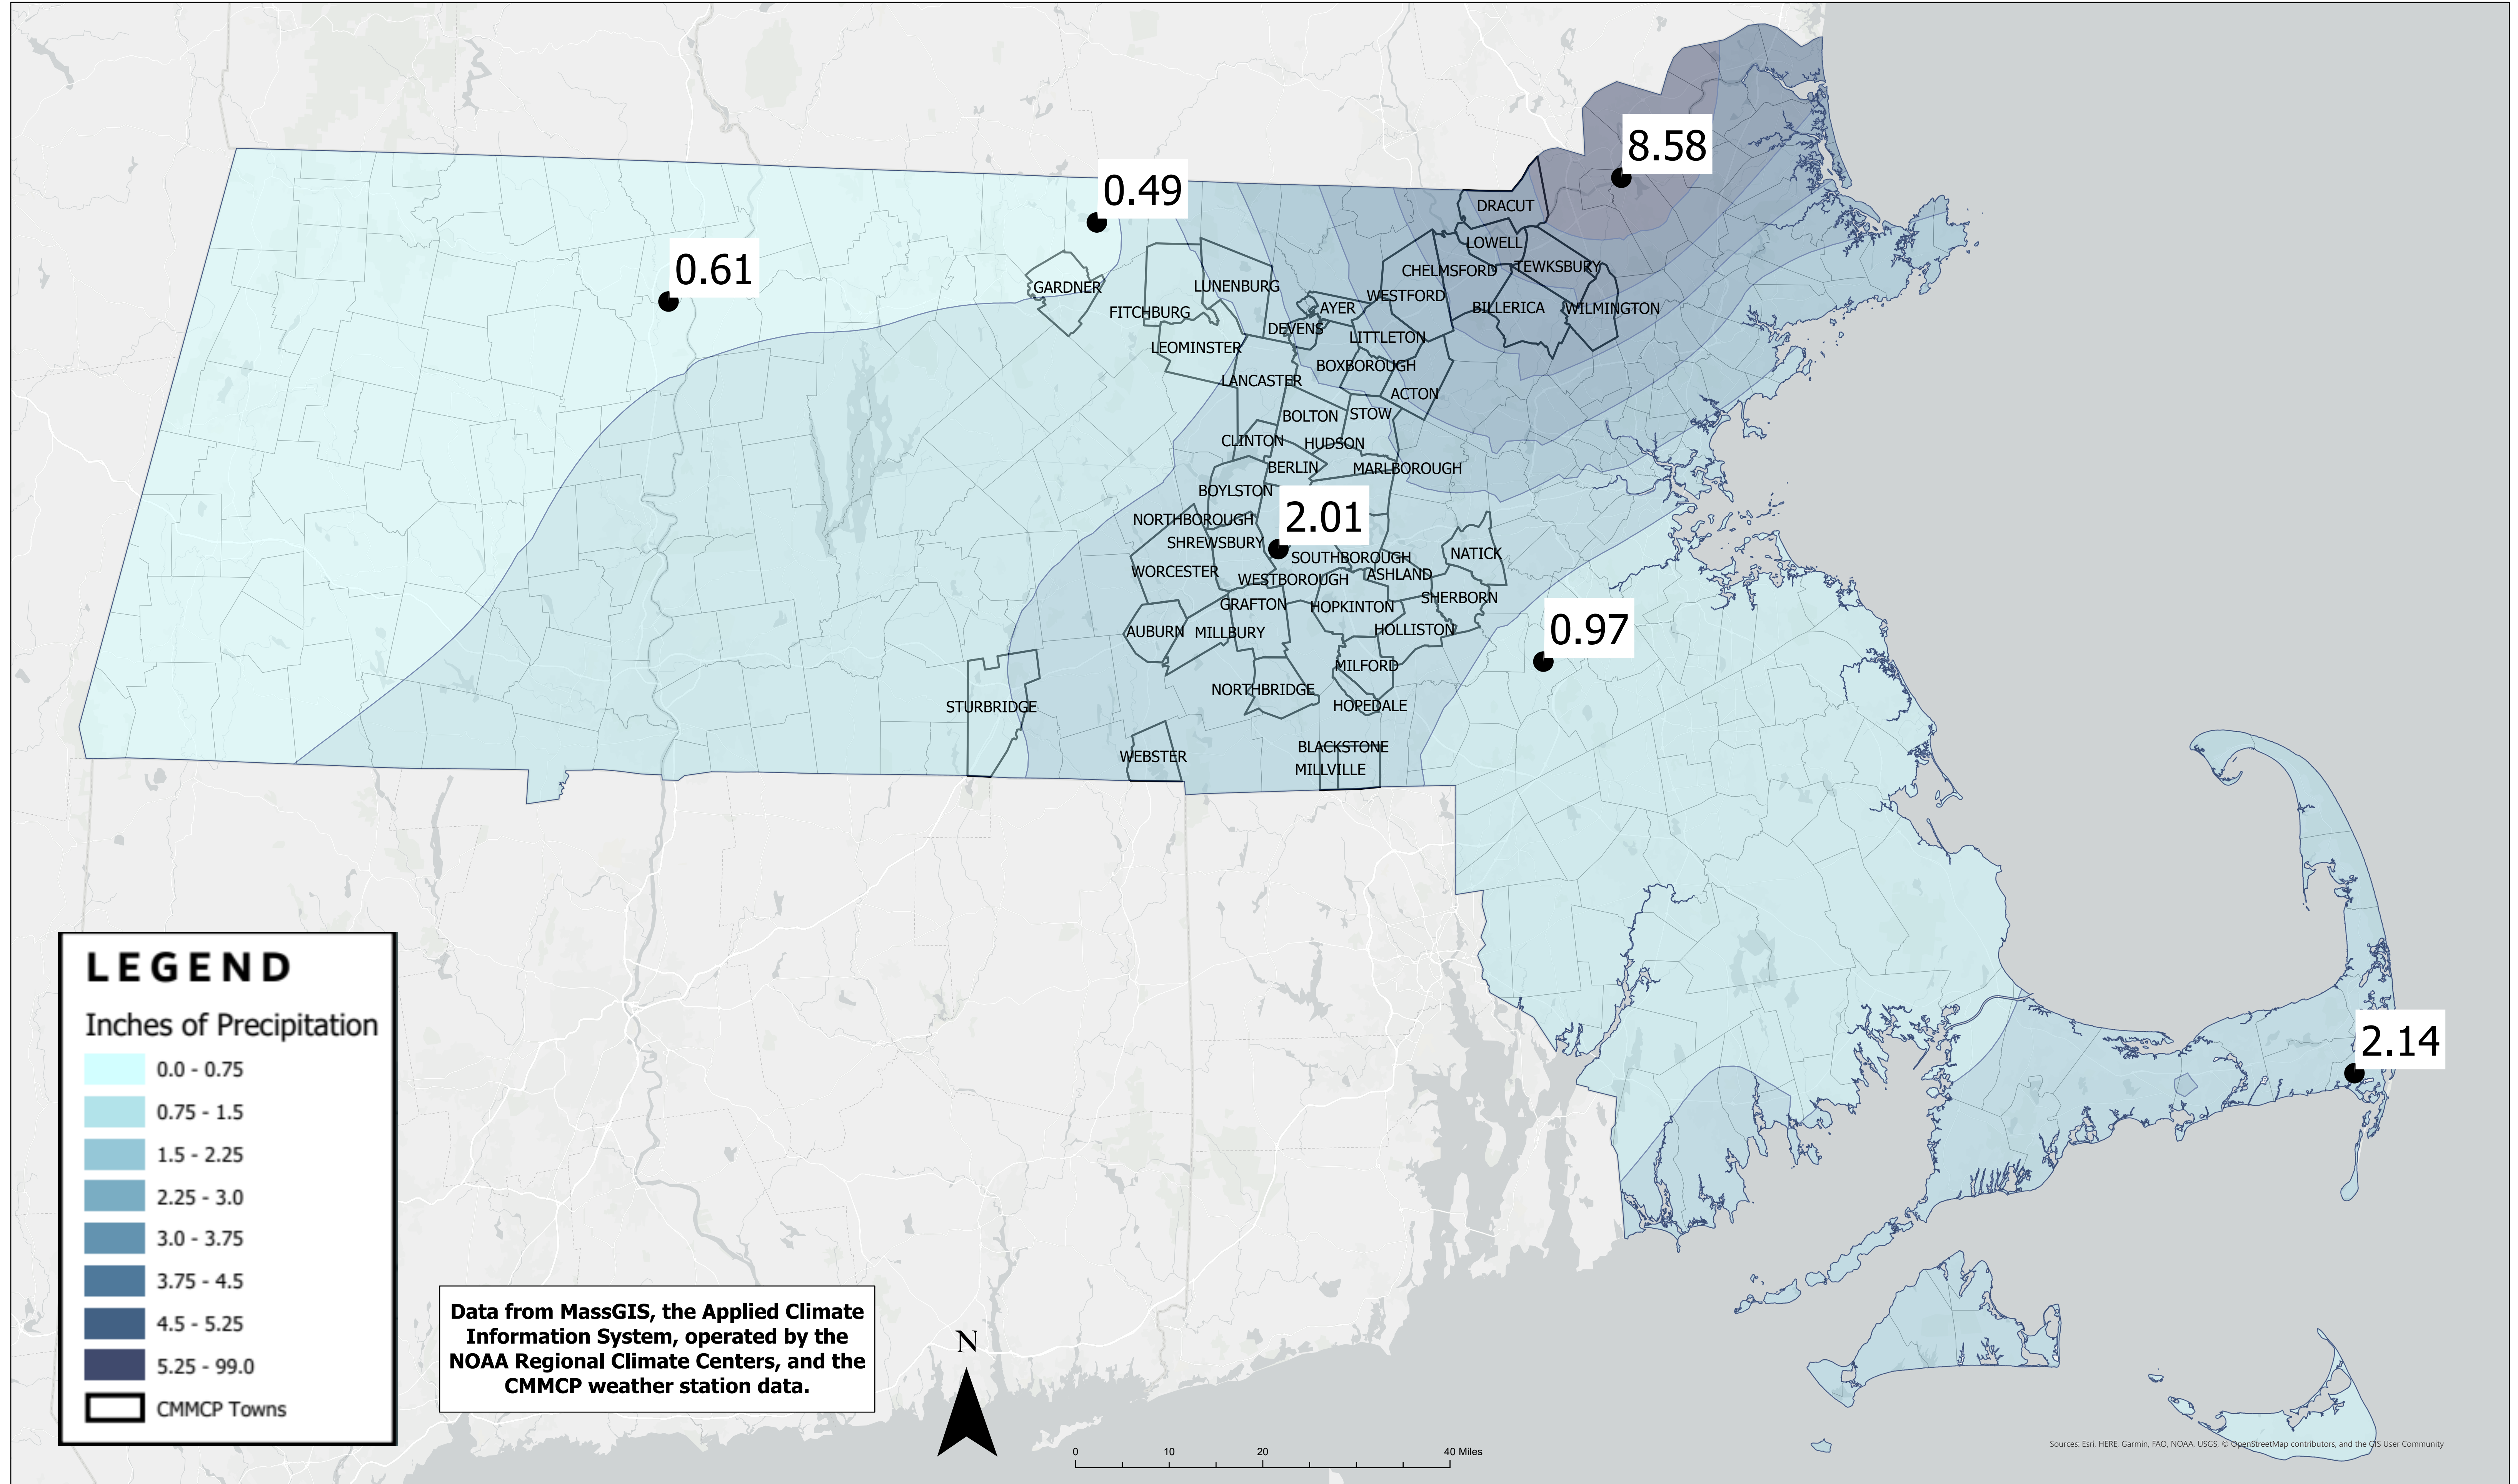

Precipitation in CMMCP Towns for EPI Week 32 (8/6-8/12/23)

0.61

0.49

8.58

2.01

0.97

2.14