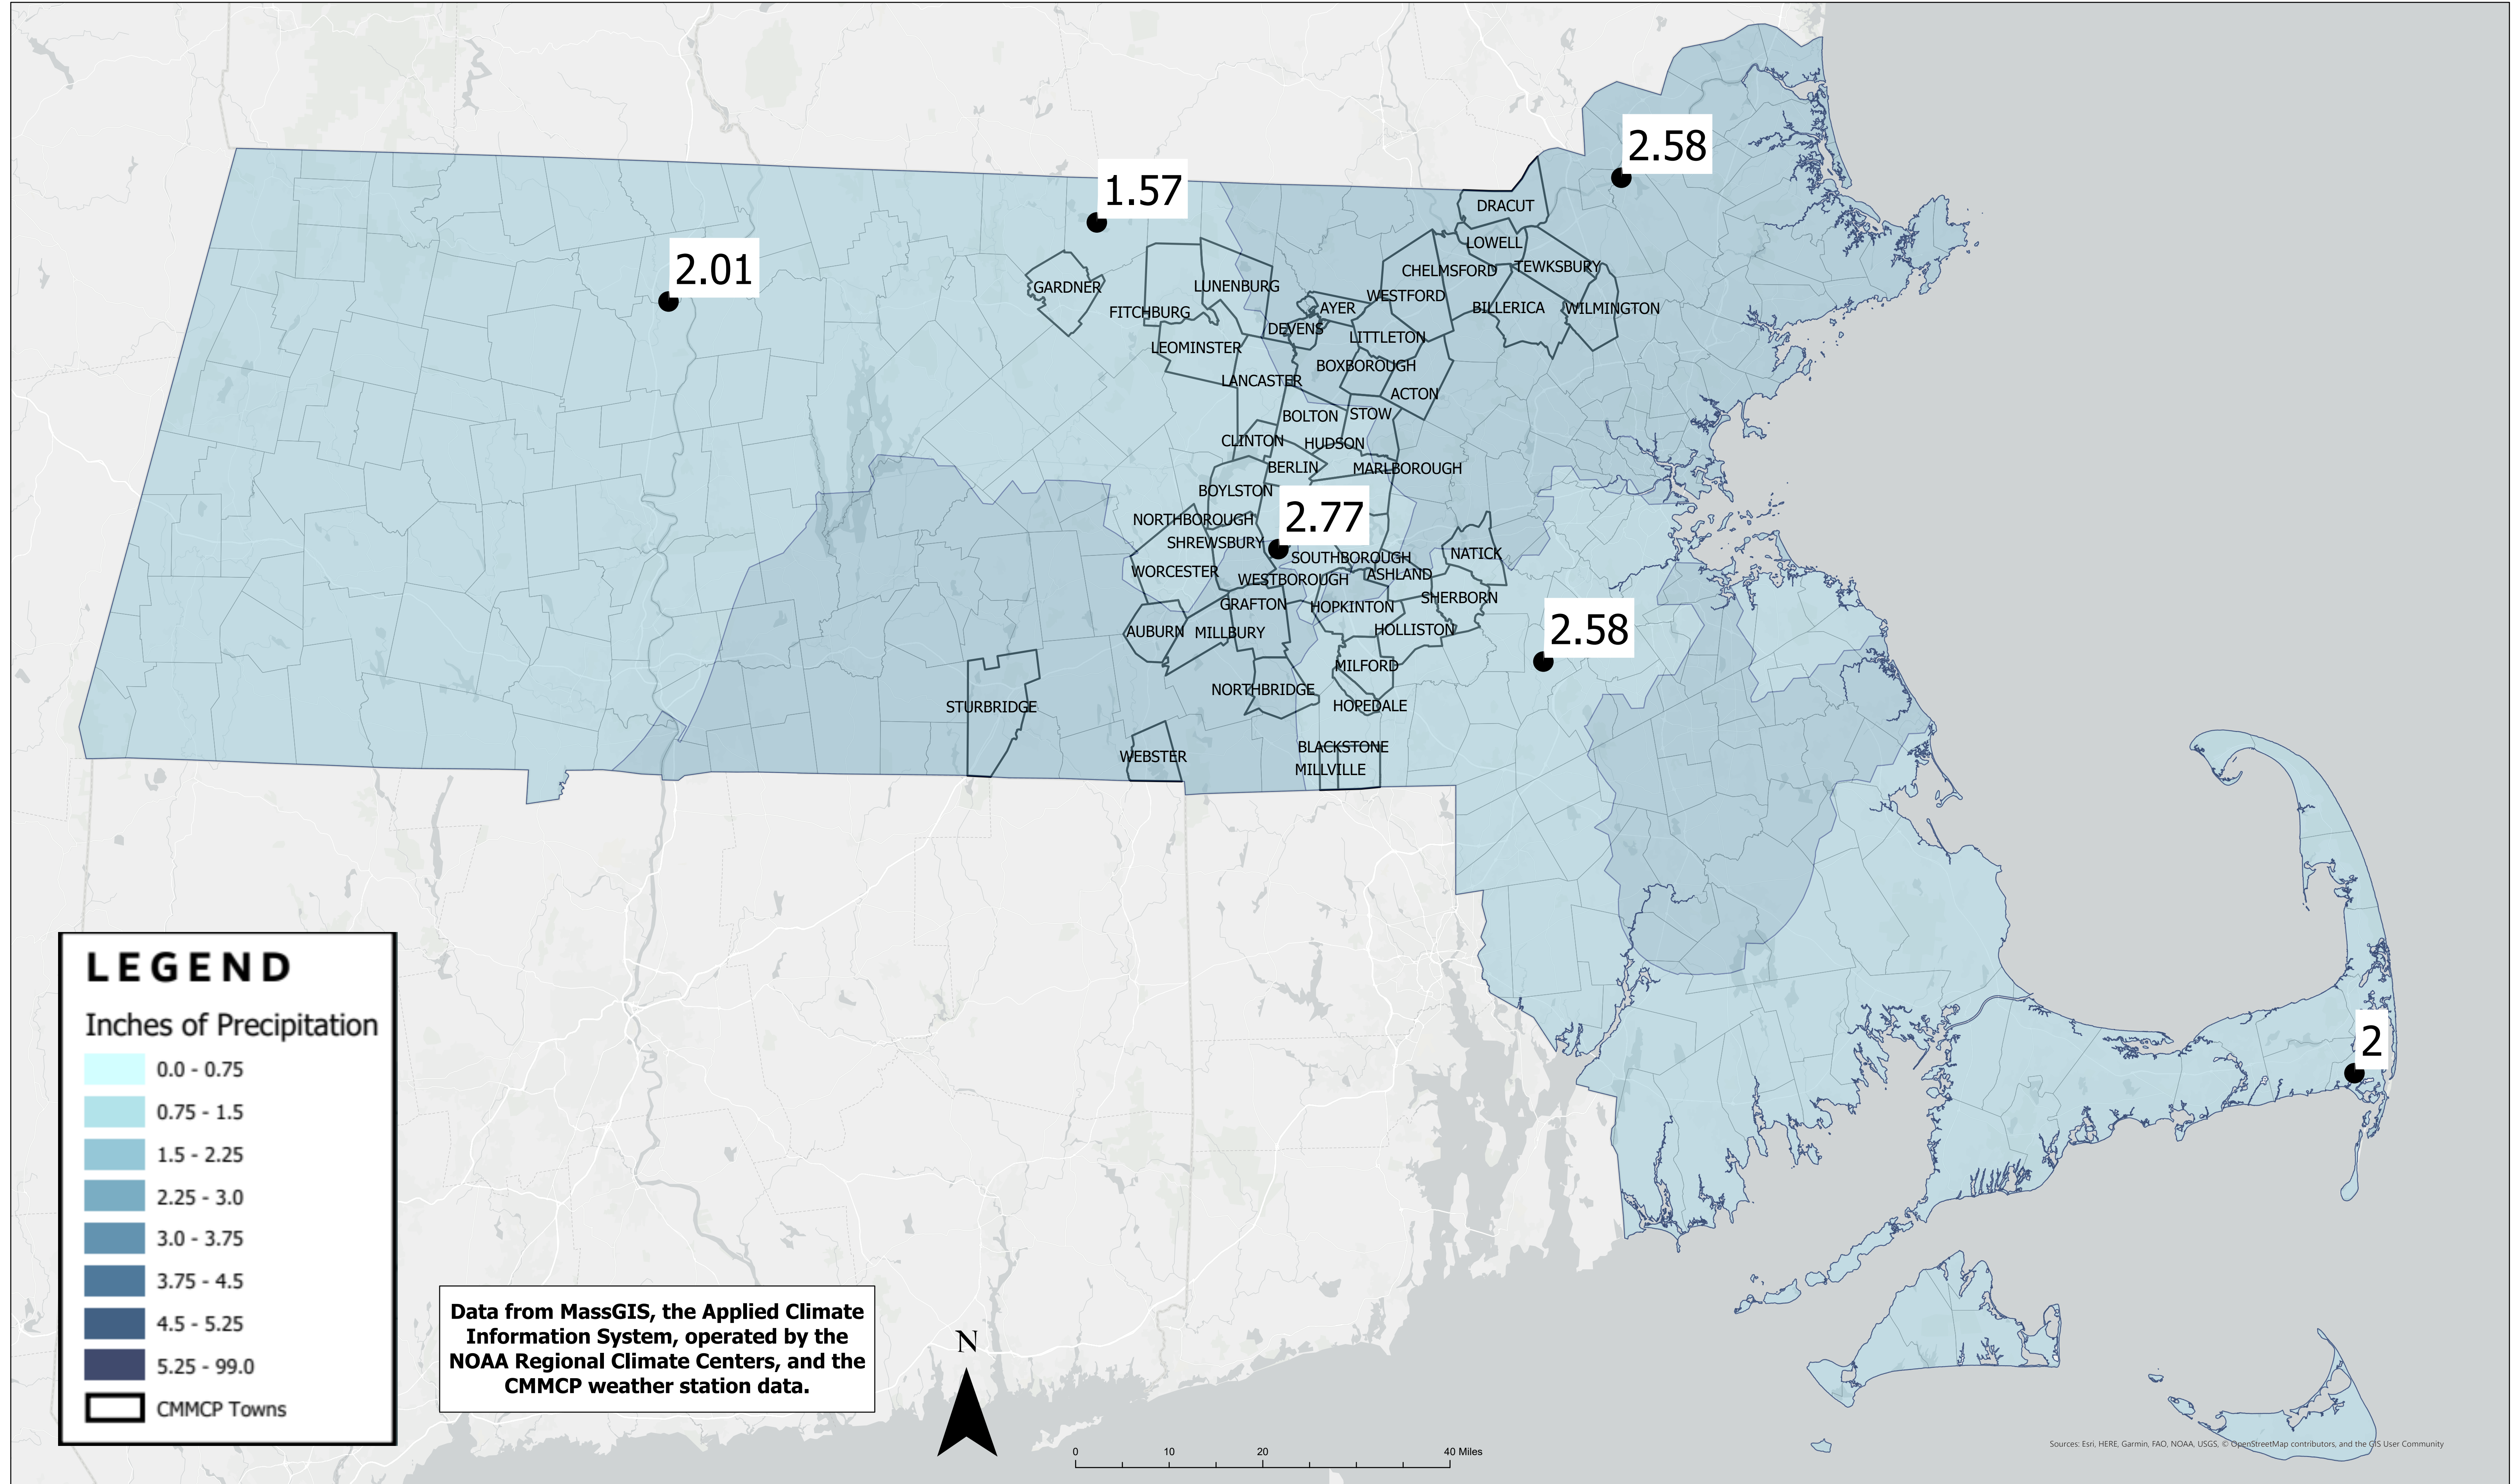

Precipitation in CMMCP Towns for EPI Week 33 (8/12-8/19/2023)

2.01

1.57

2.58

2.77

2.58

2