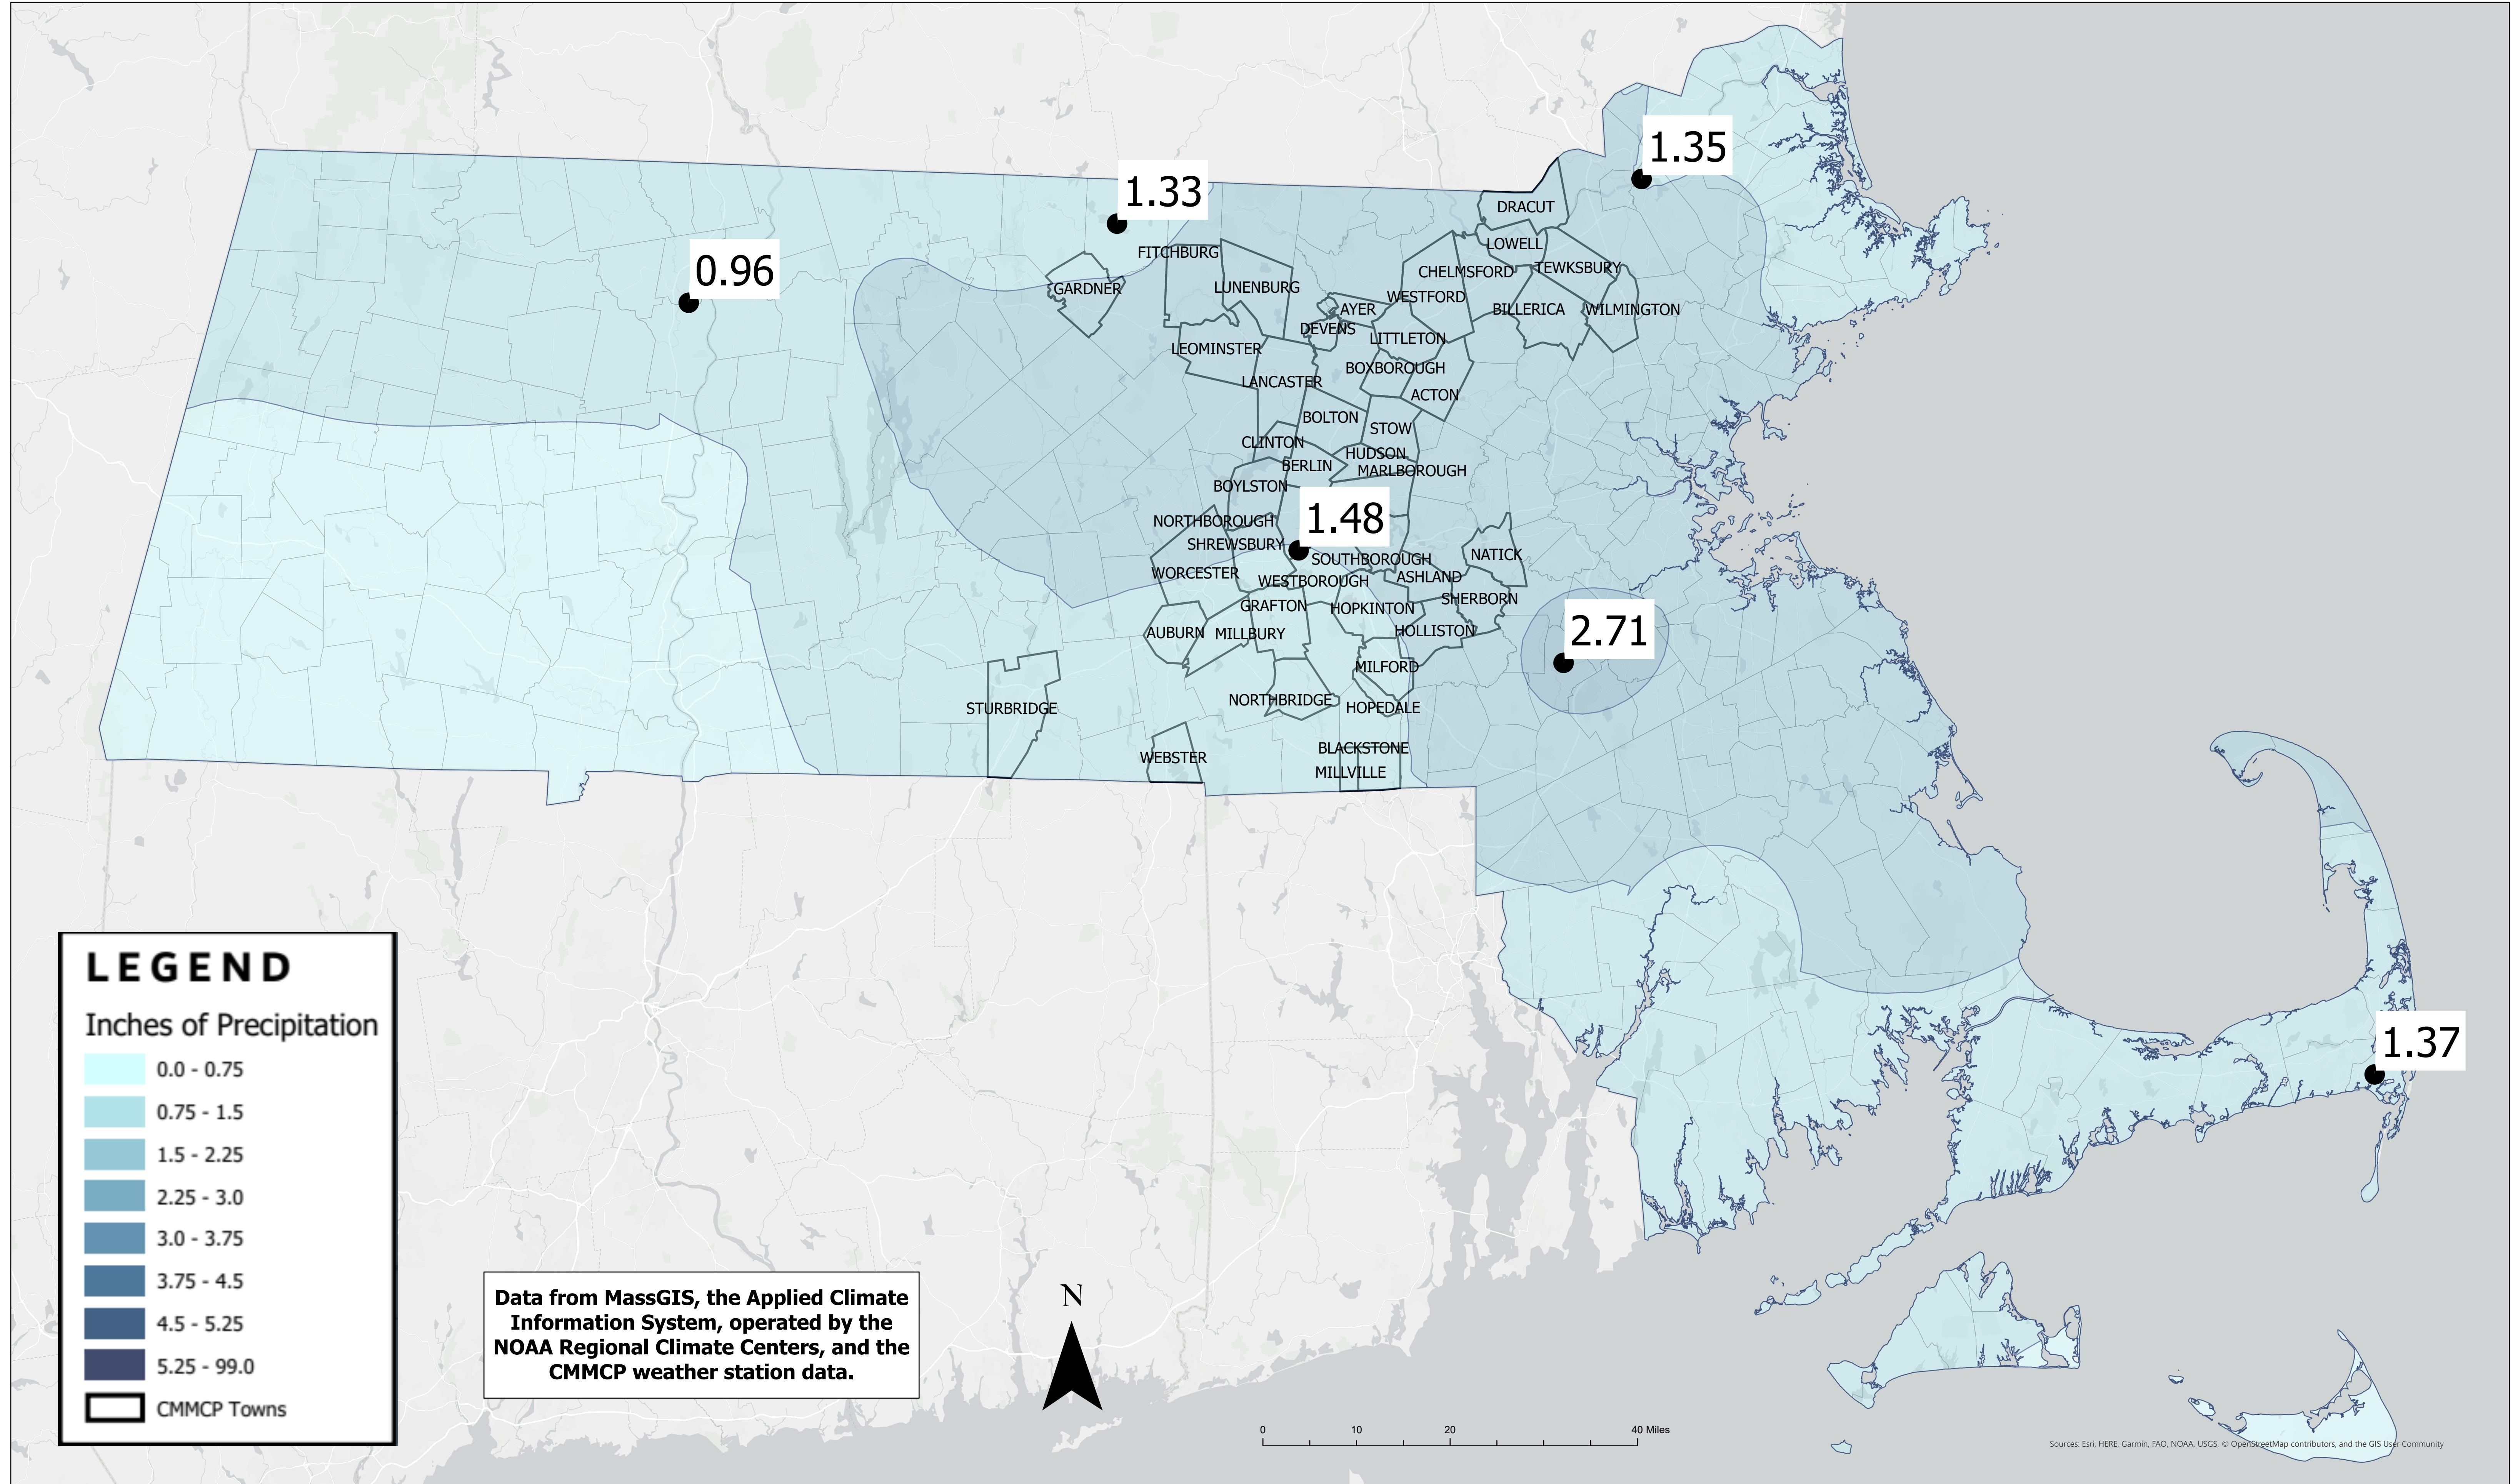

Precipitation in CMMCP Towns for EPI Week 34 (8/20-8/26/2023)

0.96

1.33

1.35

1.48

2.71

1.37