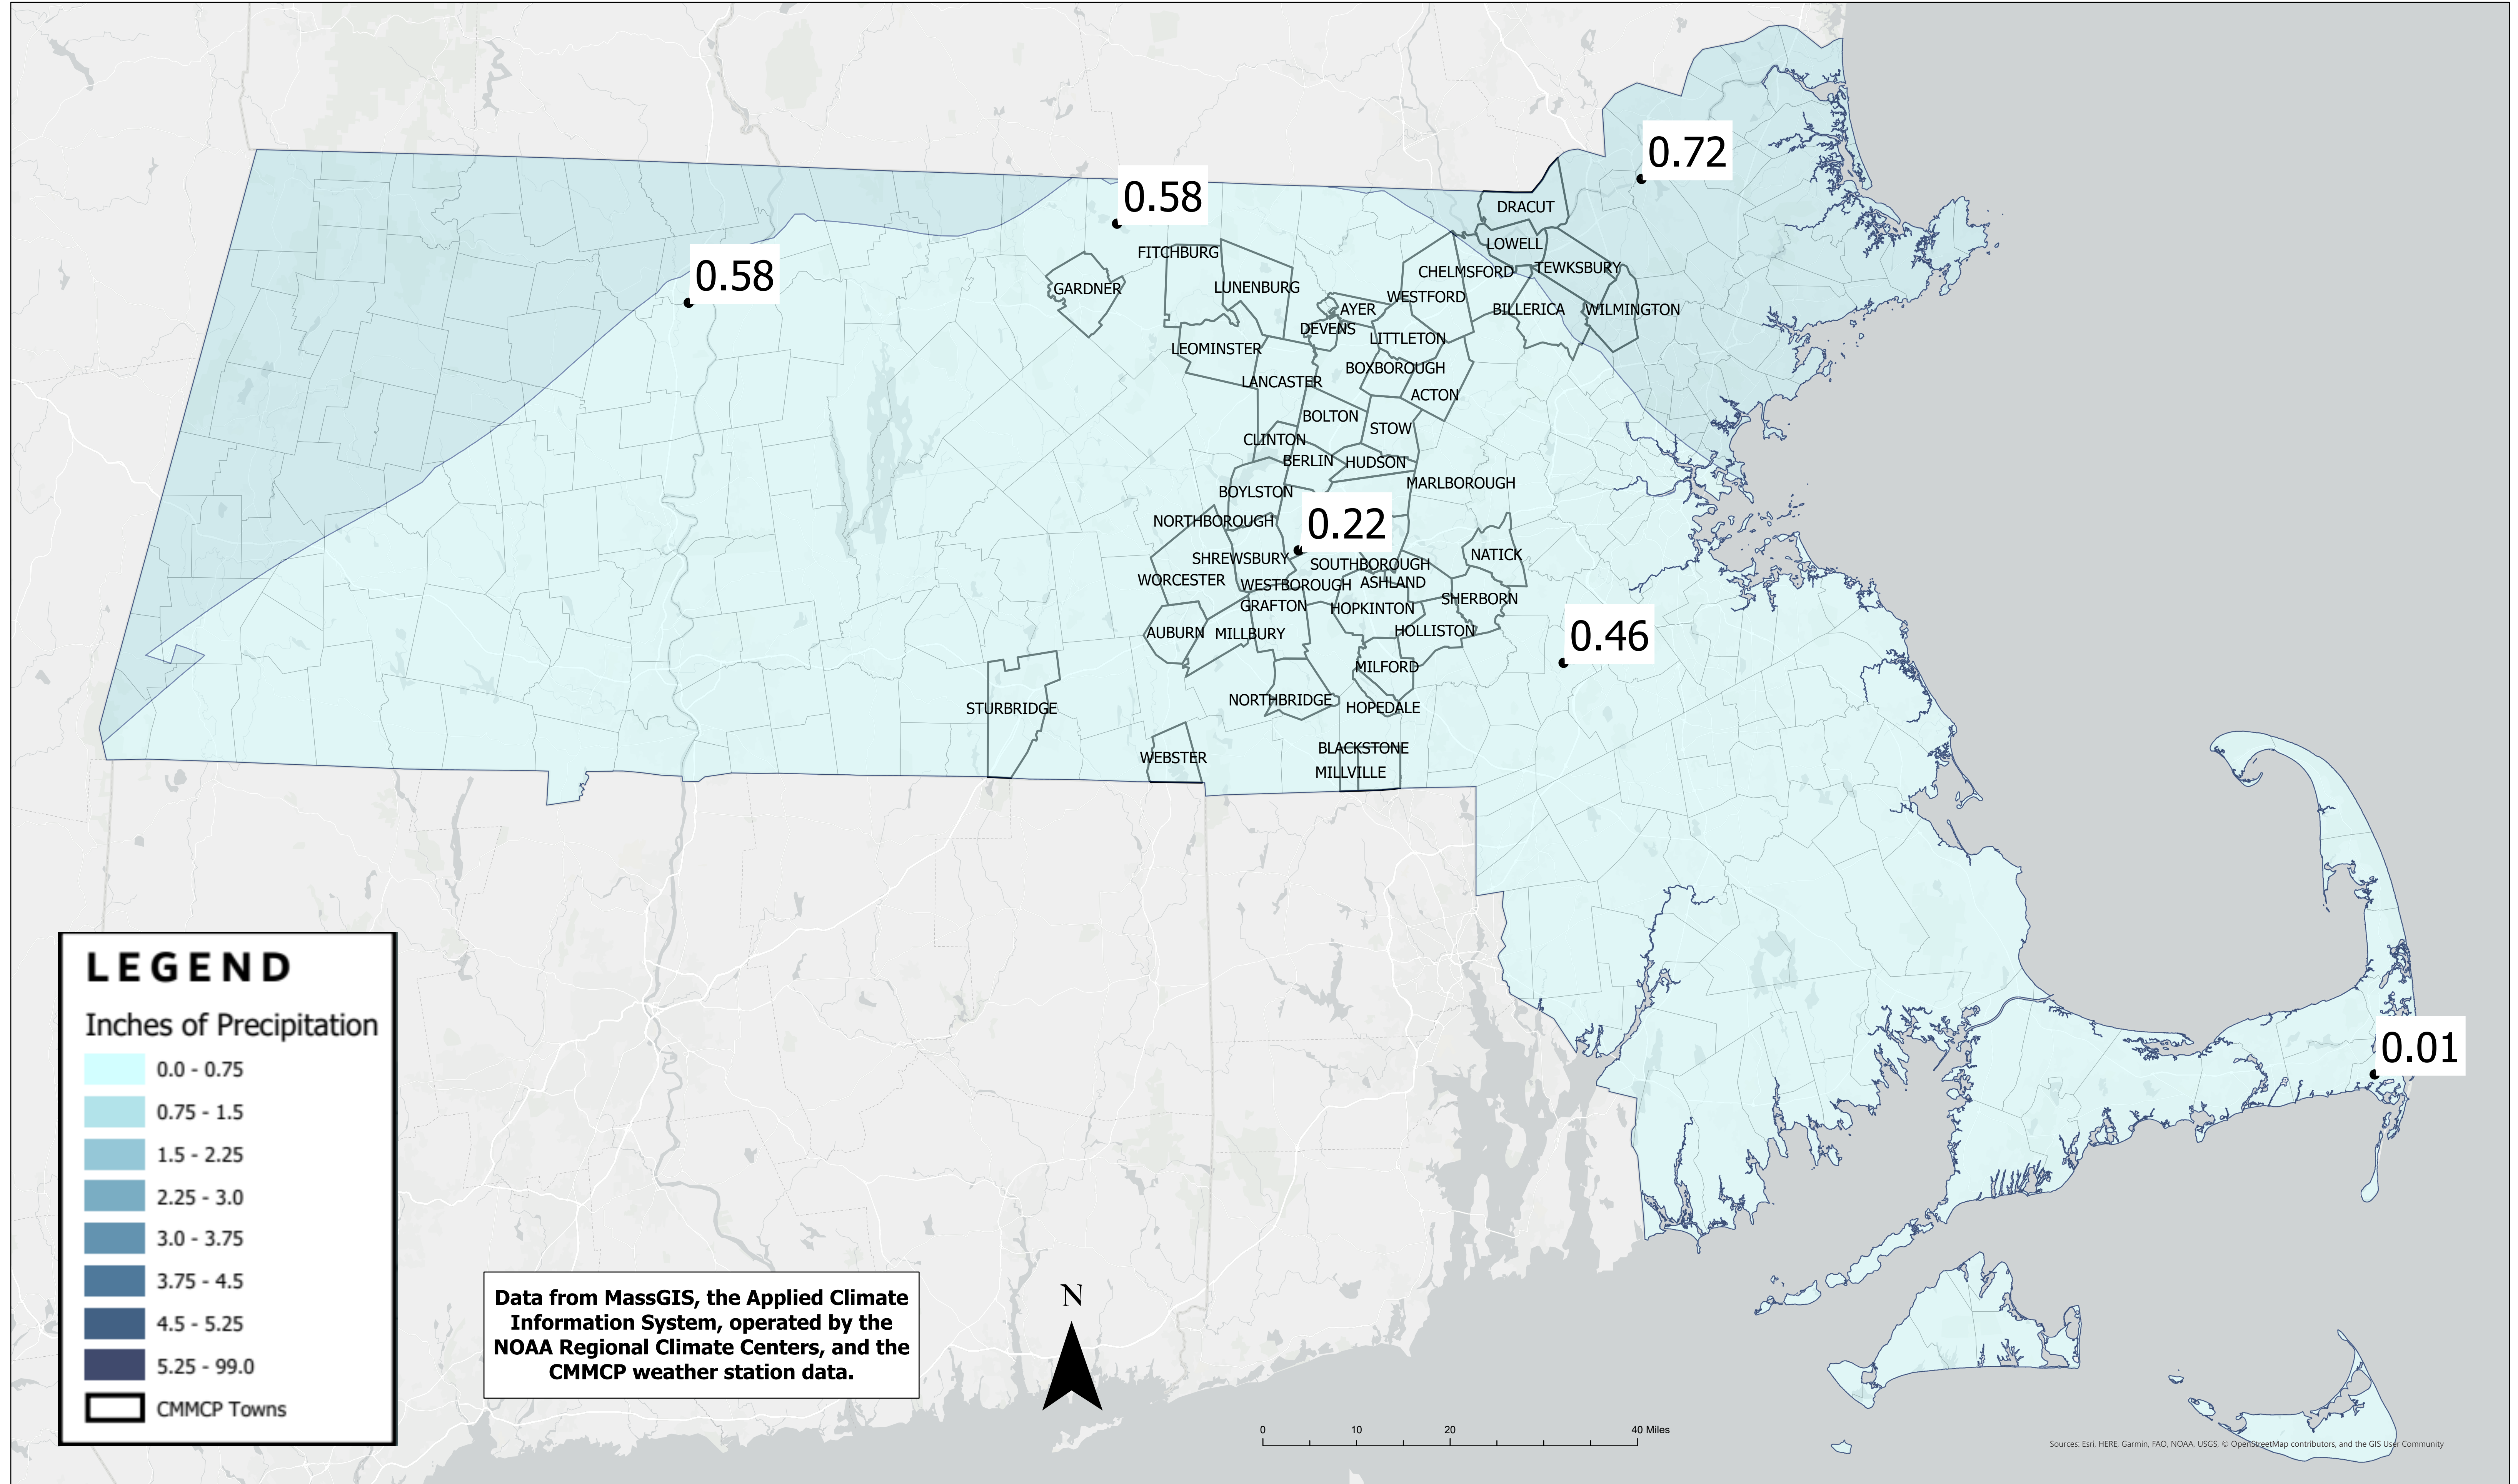

Precipitation in CMMCP Towns EPI Week 35 (8/27-9/2/2023)

0.58

0.58

0.72

0.22

0.46

0.01