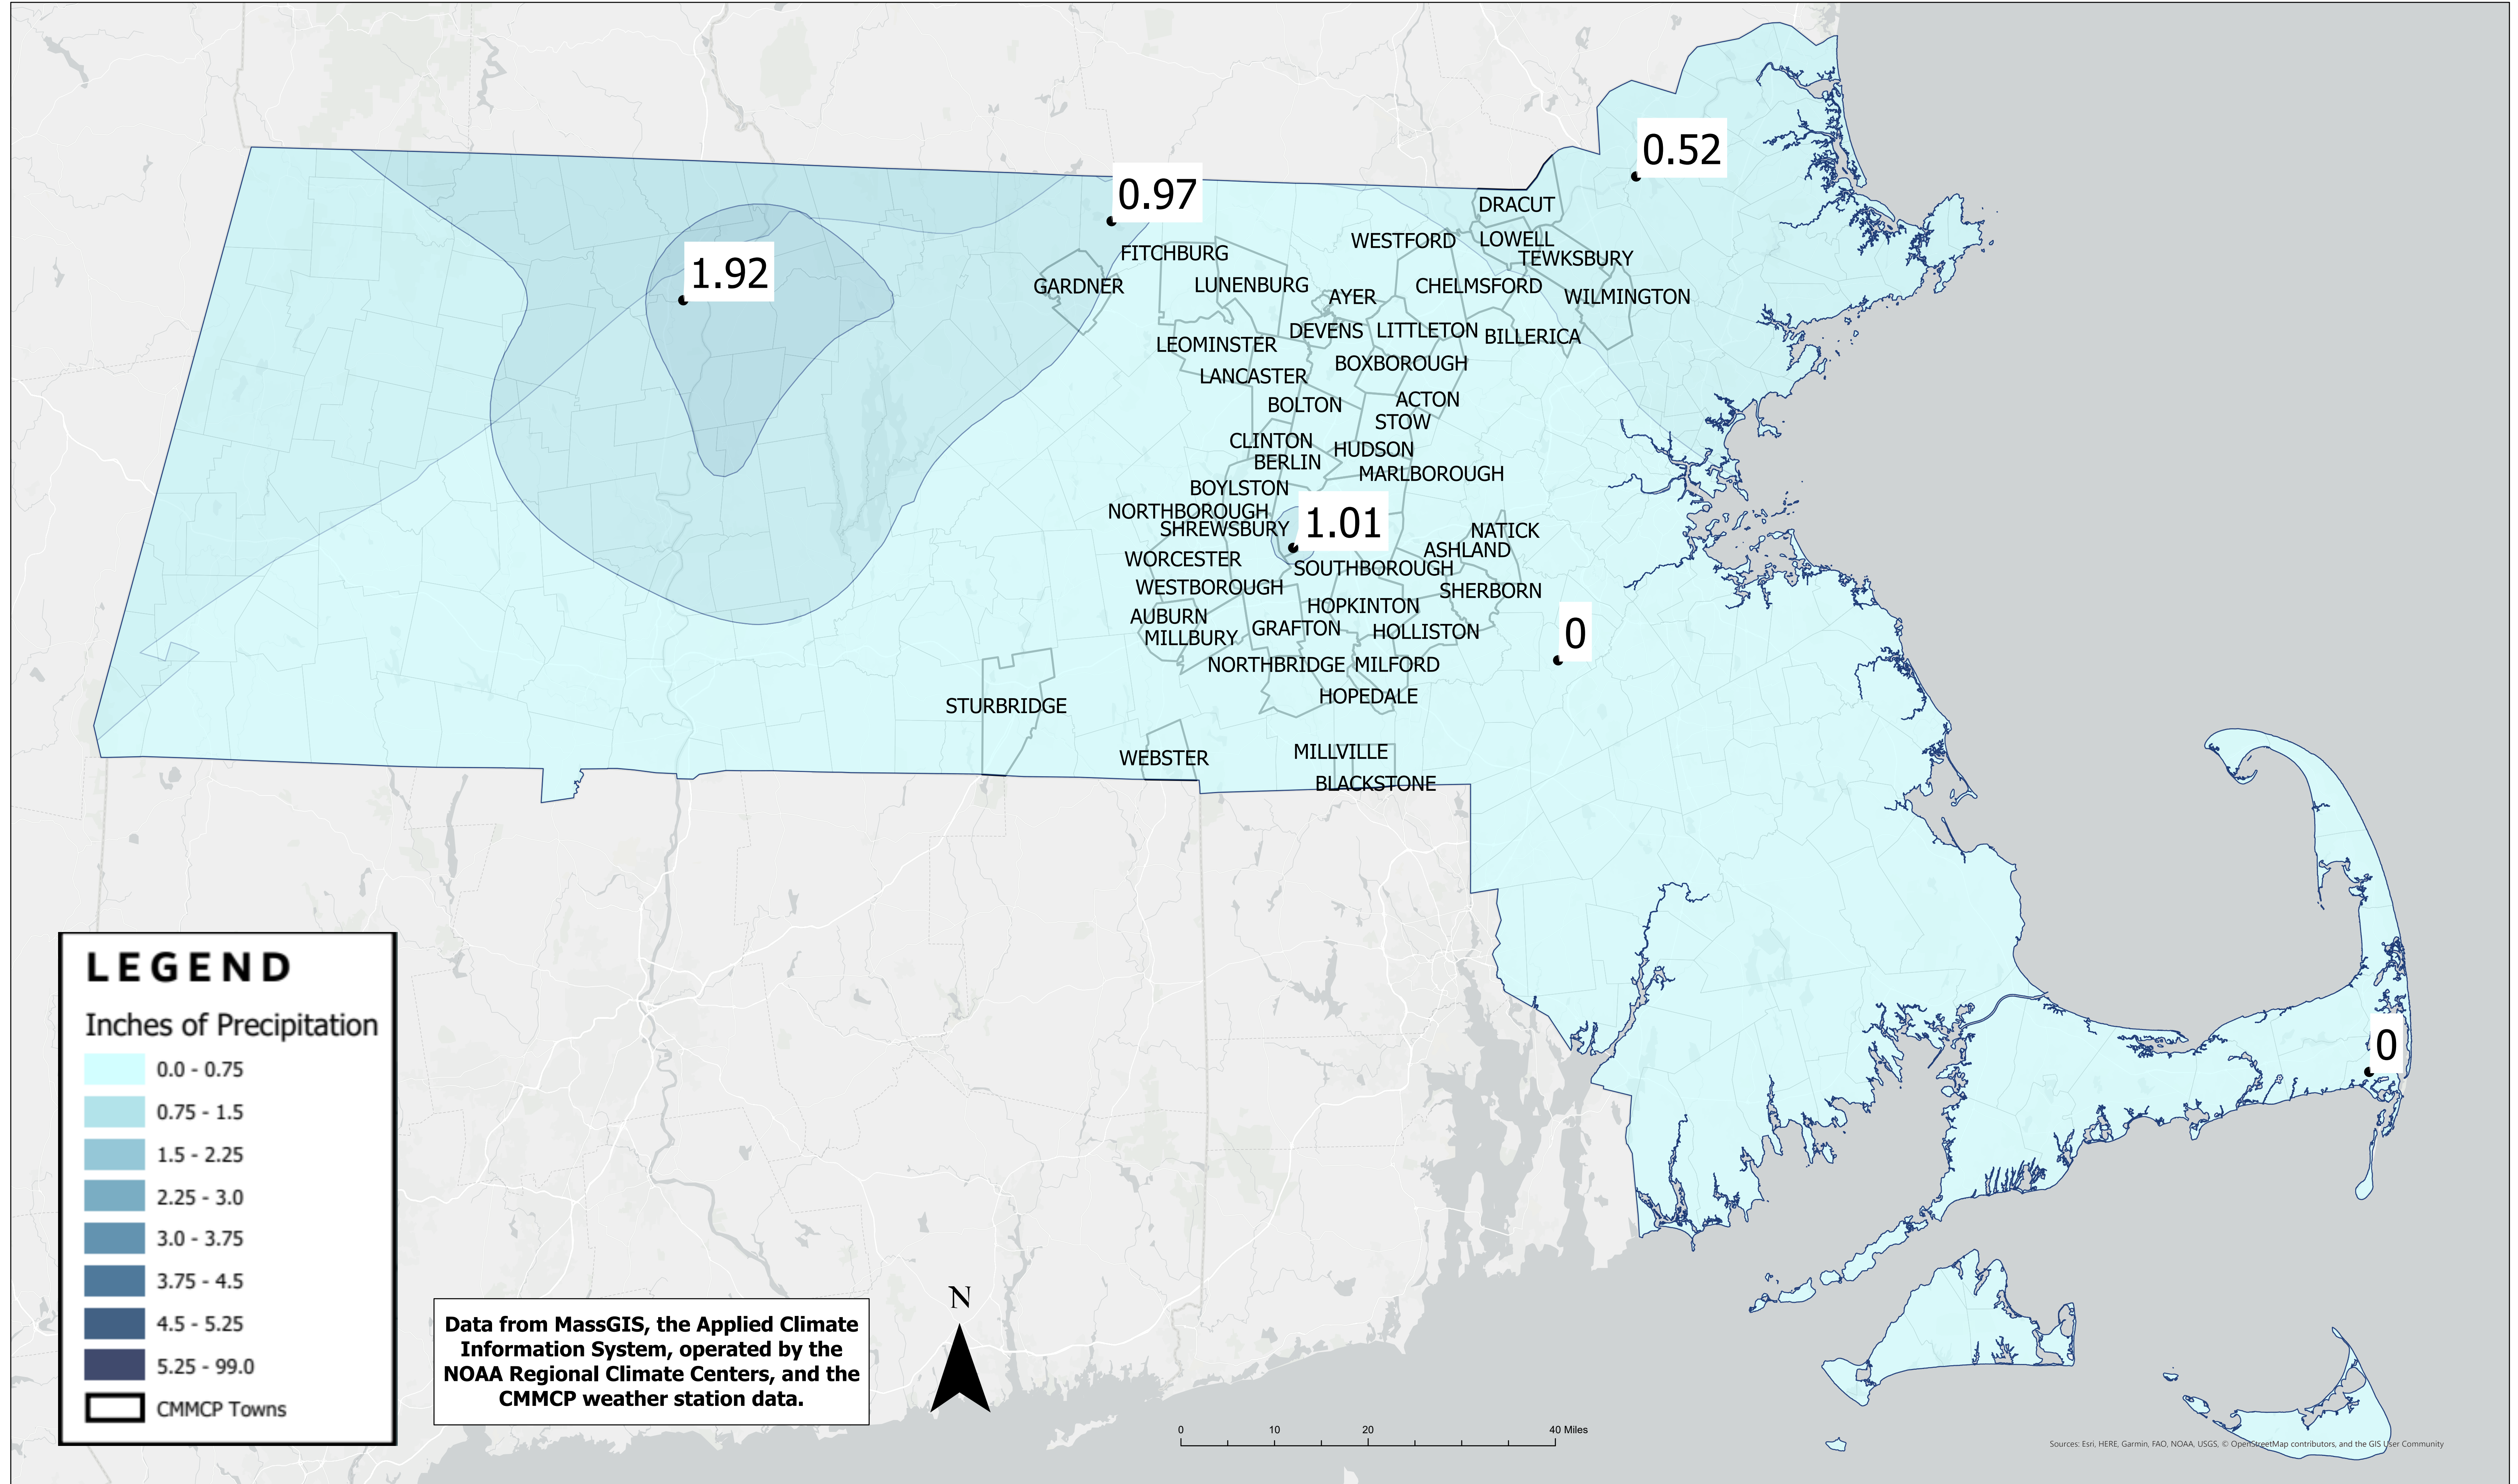

# Precipitation in CMMCP Towns EPI Week 36 (9/3-9/9/2023)

1.92

0.97

1.01

0.52

0

0