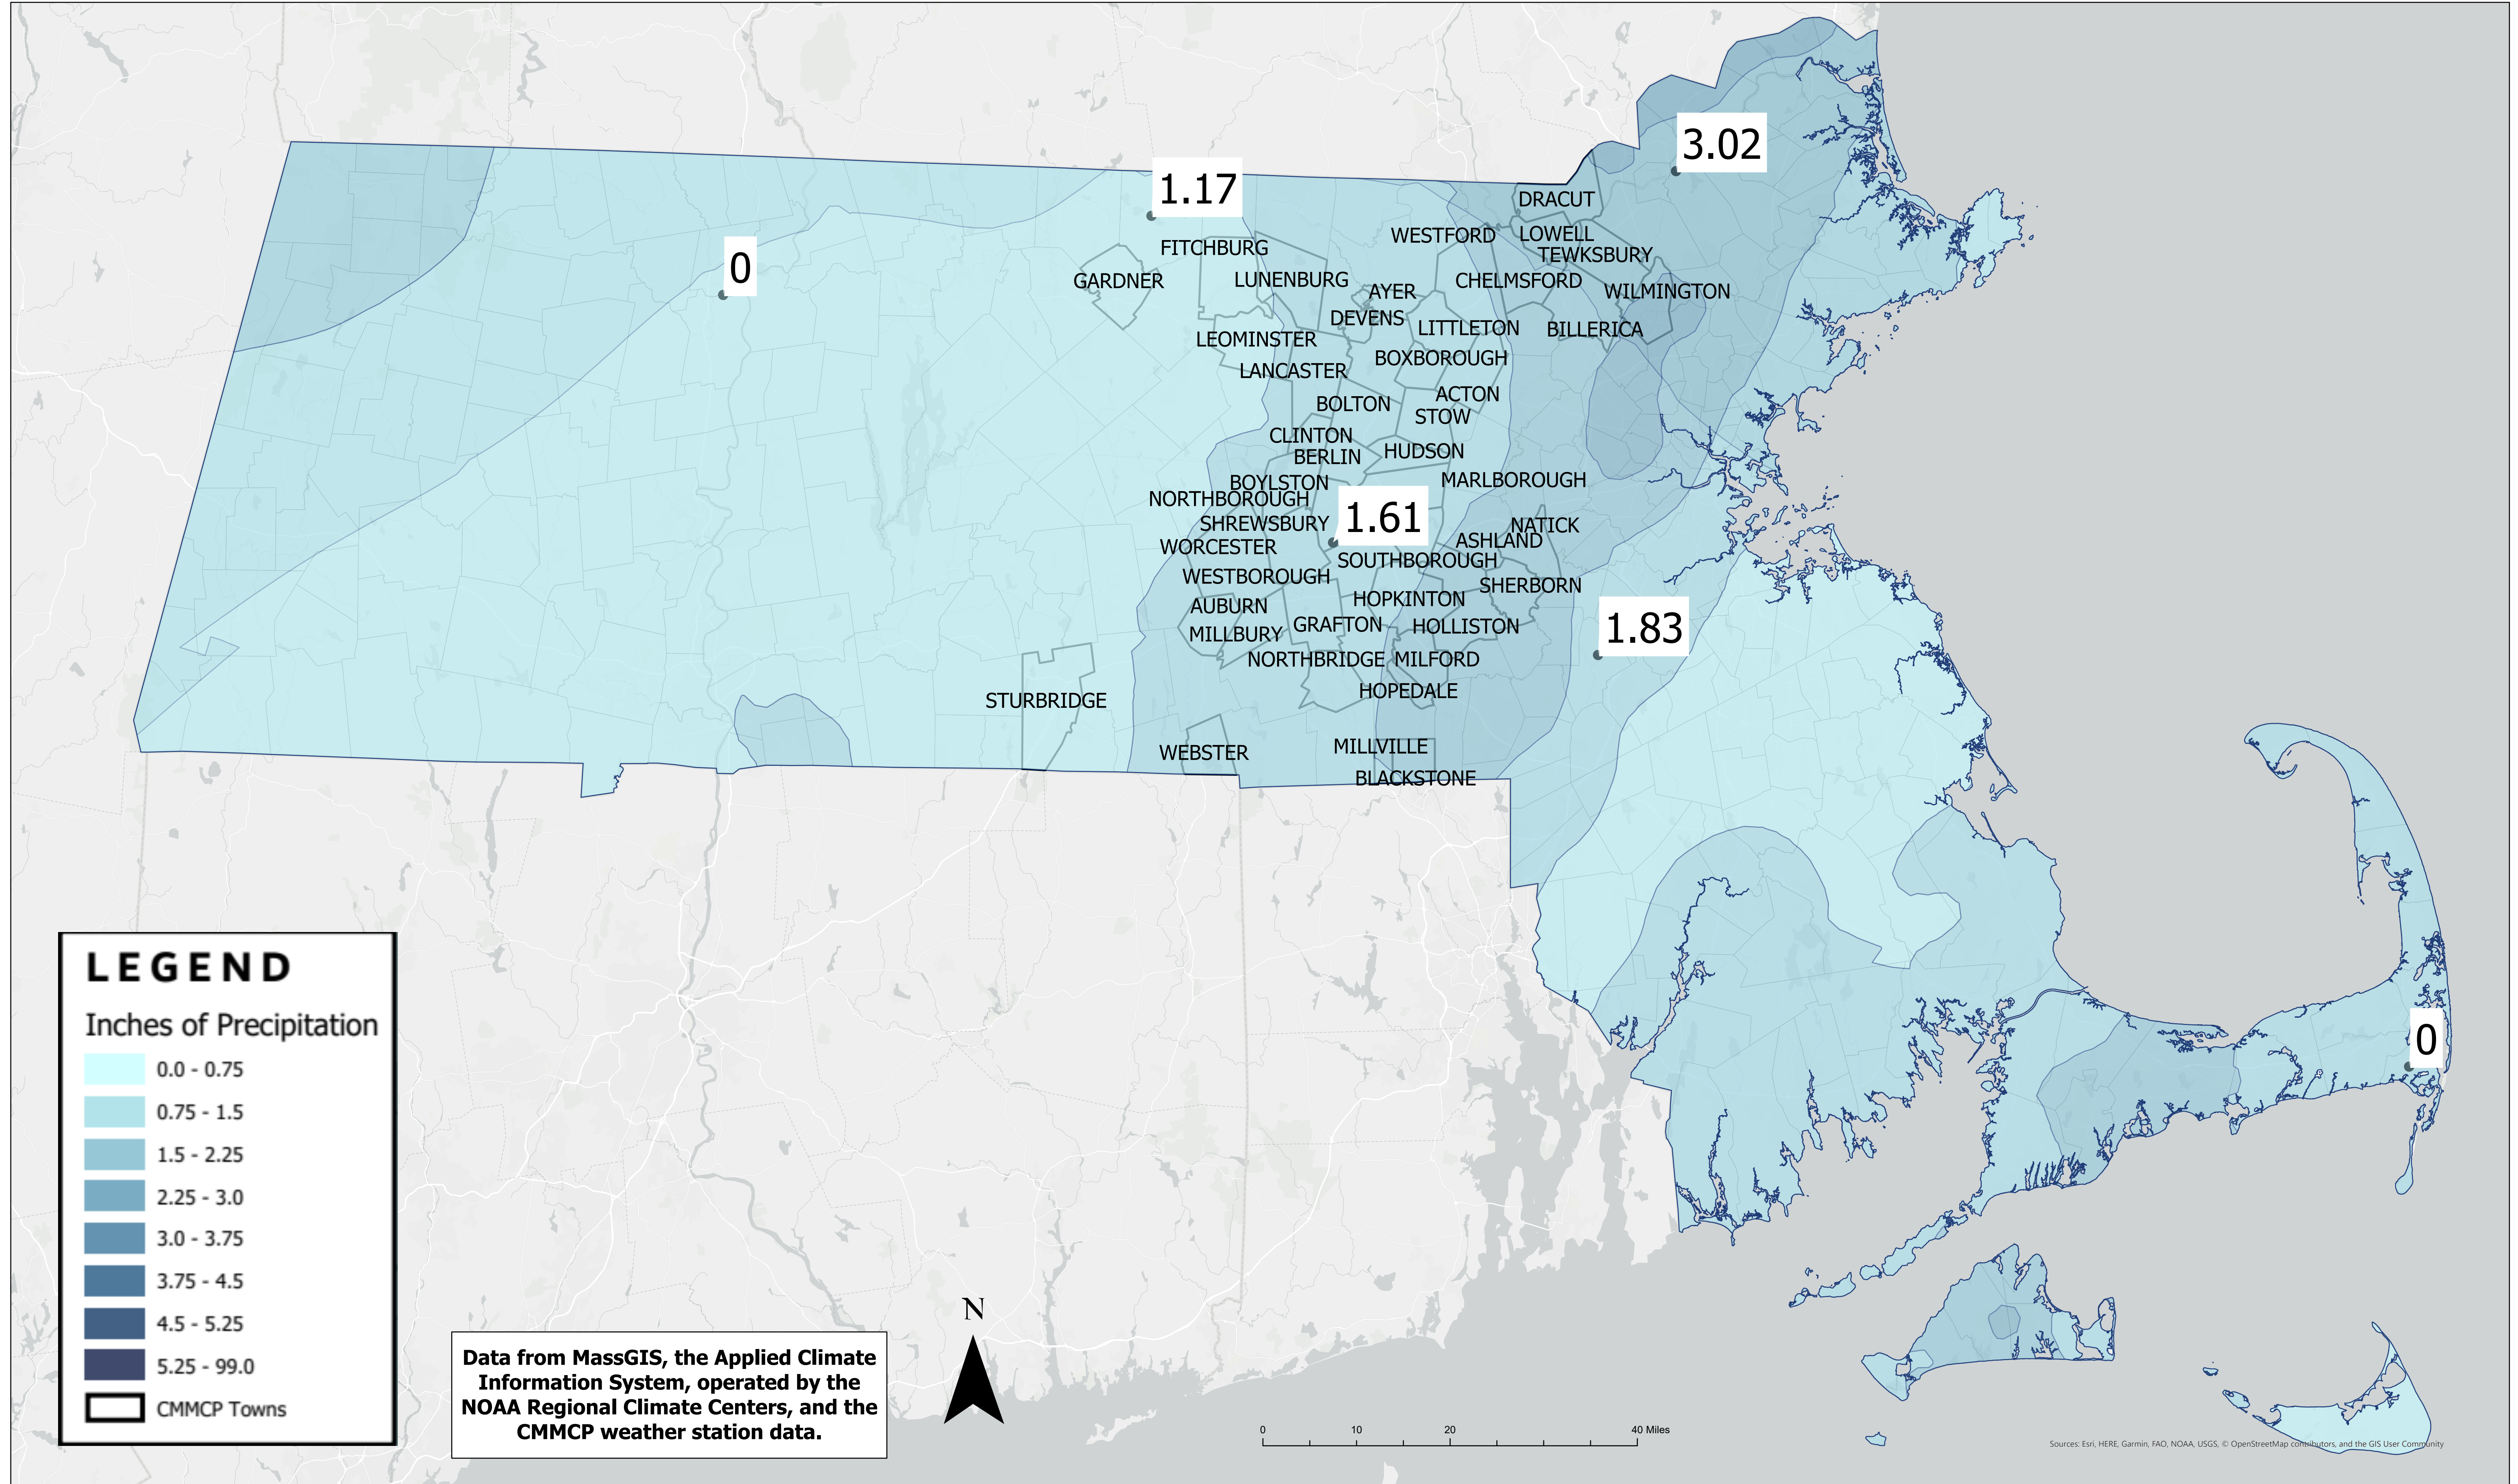

Precipitation in CMMCP Towns

EPI Week 38 (9/17-9/23/2023)

1.17

3.02

0

1.61

1.83

0

DRACUT
WESTFORD
LOWELL
TEWKSBURY
GARDNER
FITCHBURG
LUNENBURG
AYER
CHELMSFORD
WILMINGTON
LEOMINSTER
DEVENS
LITTLETON
BILLERICA
LANCASTER
BOXBOROUGH
BOLTON
ACTON
STOW
CLINTON
BERLIN
HUDSON
MARLBOROUGH
BOYLSTON
NORTHBOROUGH
SHREWSBURY
WORCESTER
SOUTHBOROUGH
WESTBOROUGH
HOPKINTON
SHERBORN
AUBURN
GRAFTON
HOLLISTON
NATICK
ASHLAND
MILLBURY
NORTHBRIDGE
MILFORD
HOPEDALE
STURBRIDGE
WEBSTER
MILLVILLE
BLACKSTONE