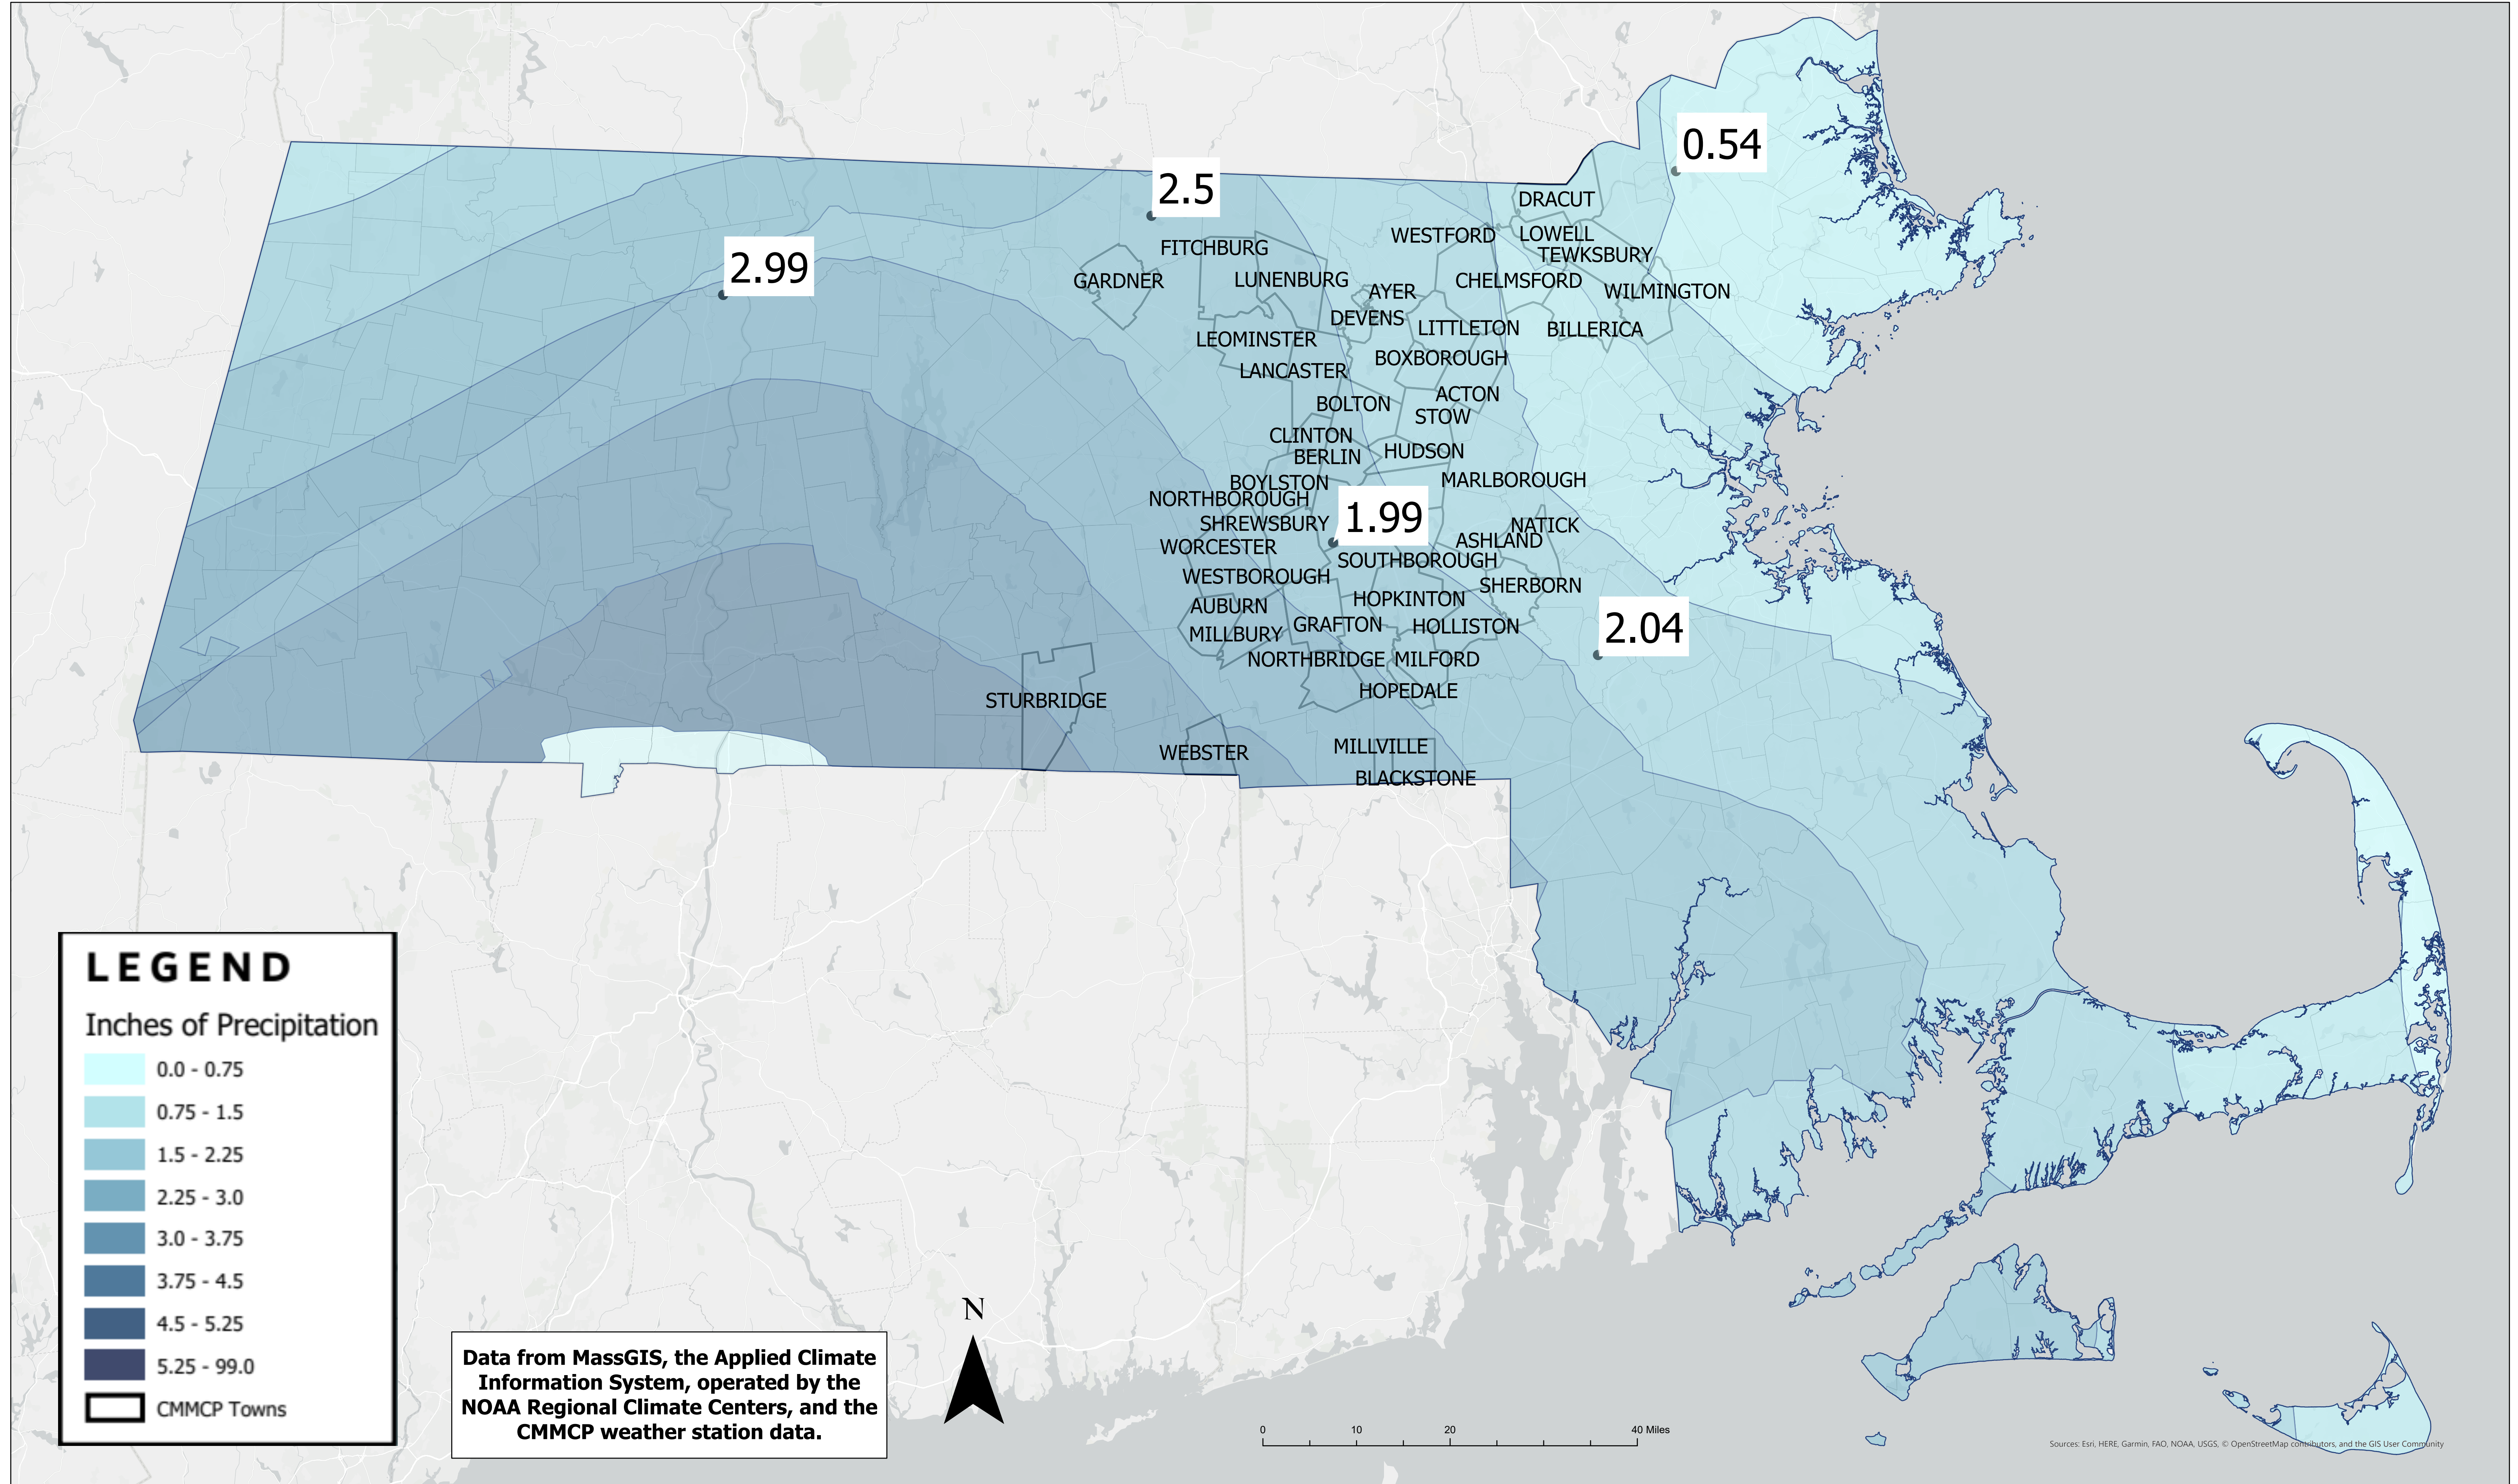

Precipitation in CMMCP Towns

EPI Week 39 (9/24-9/30/2023)

2.99

2.5

0.54

1.99

2.04