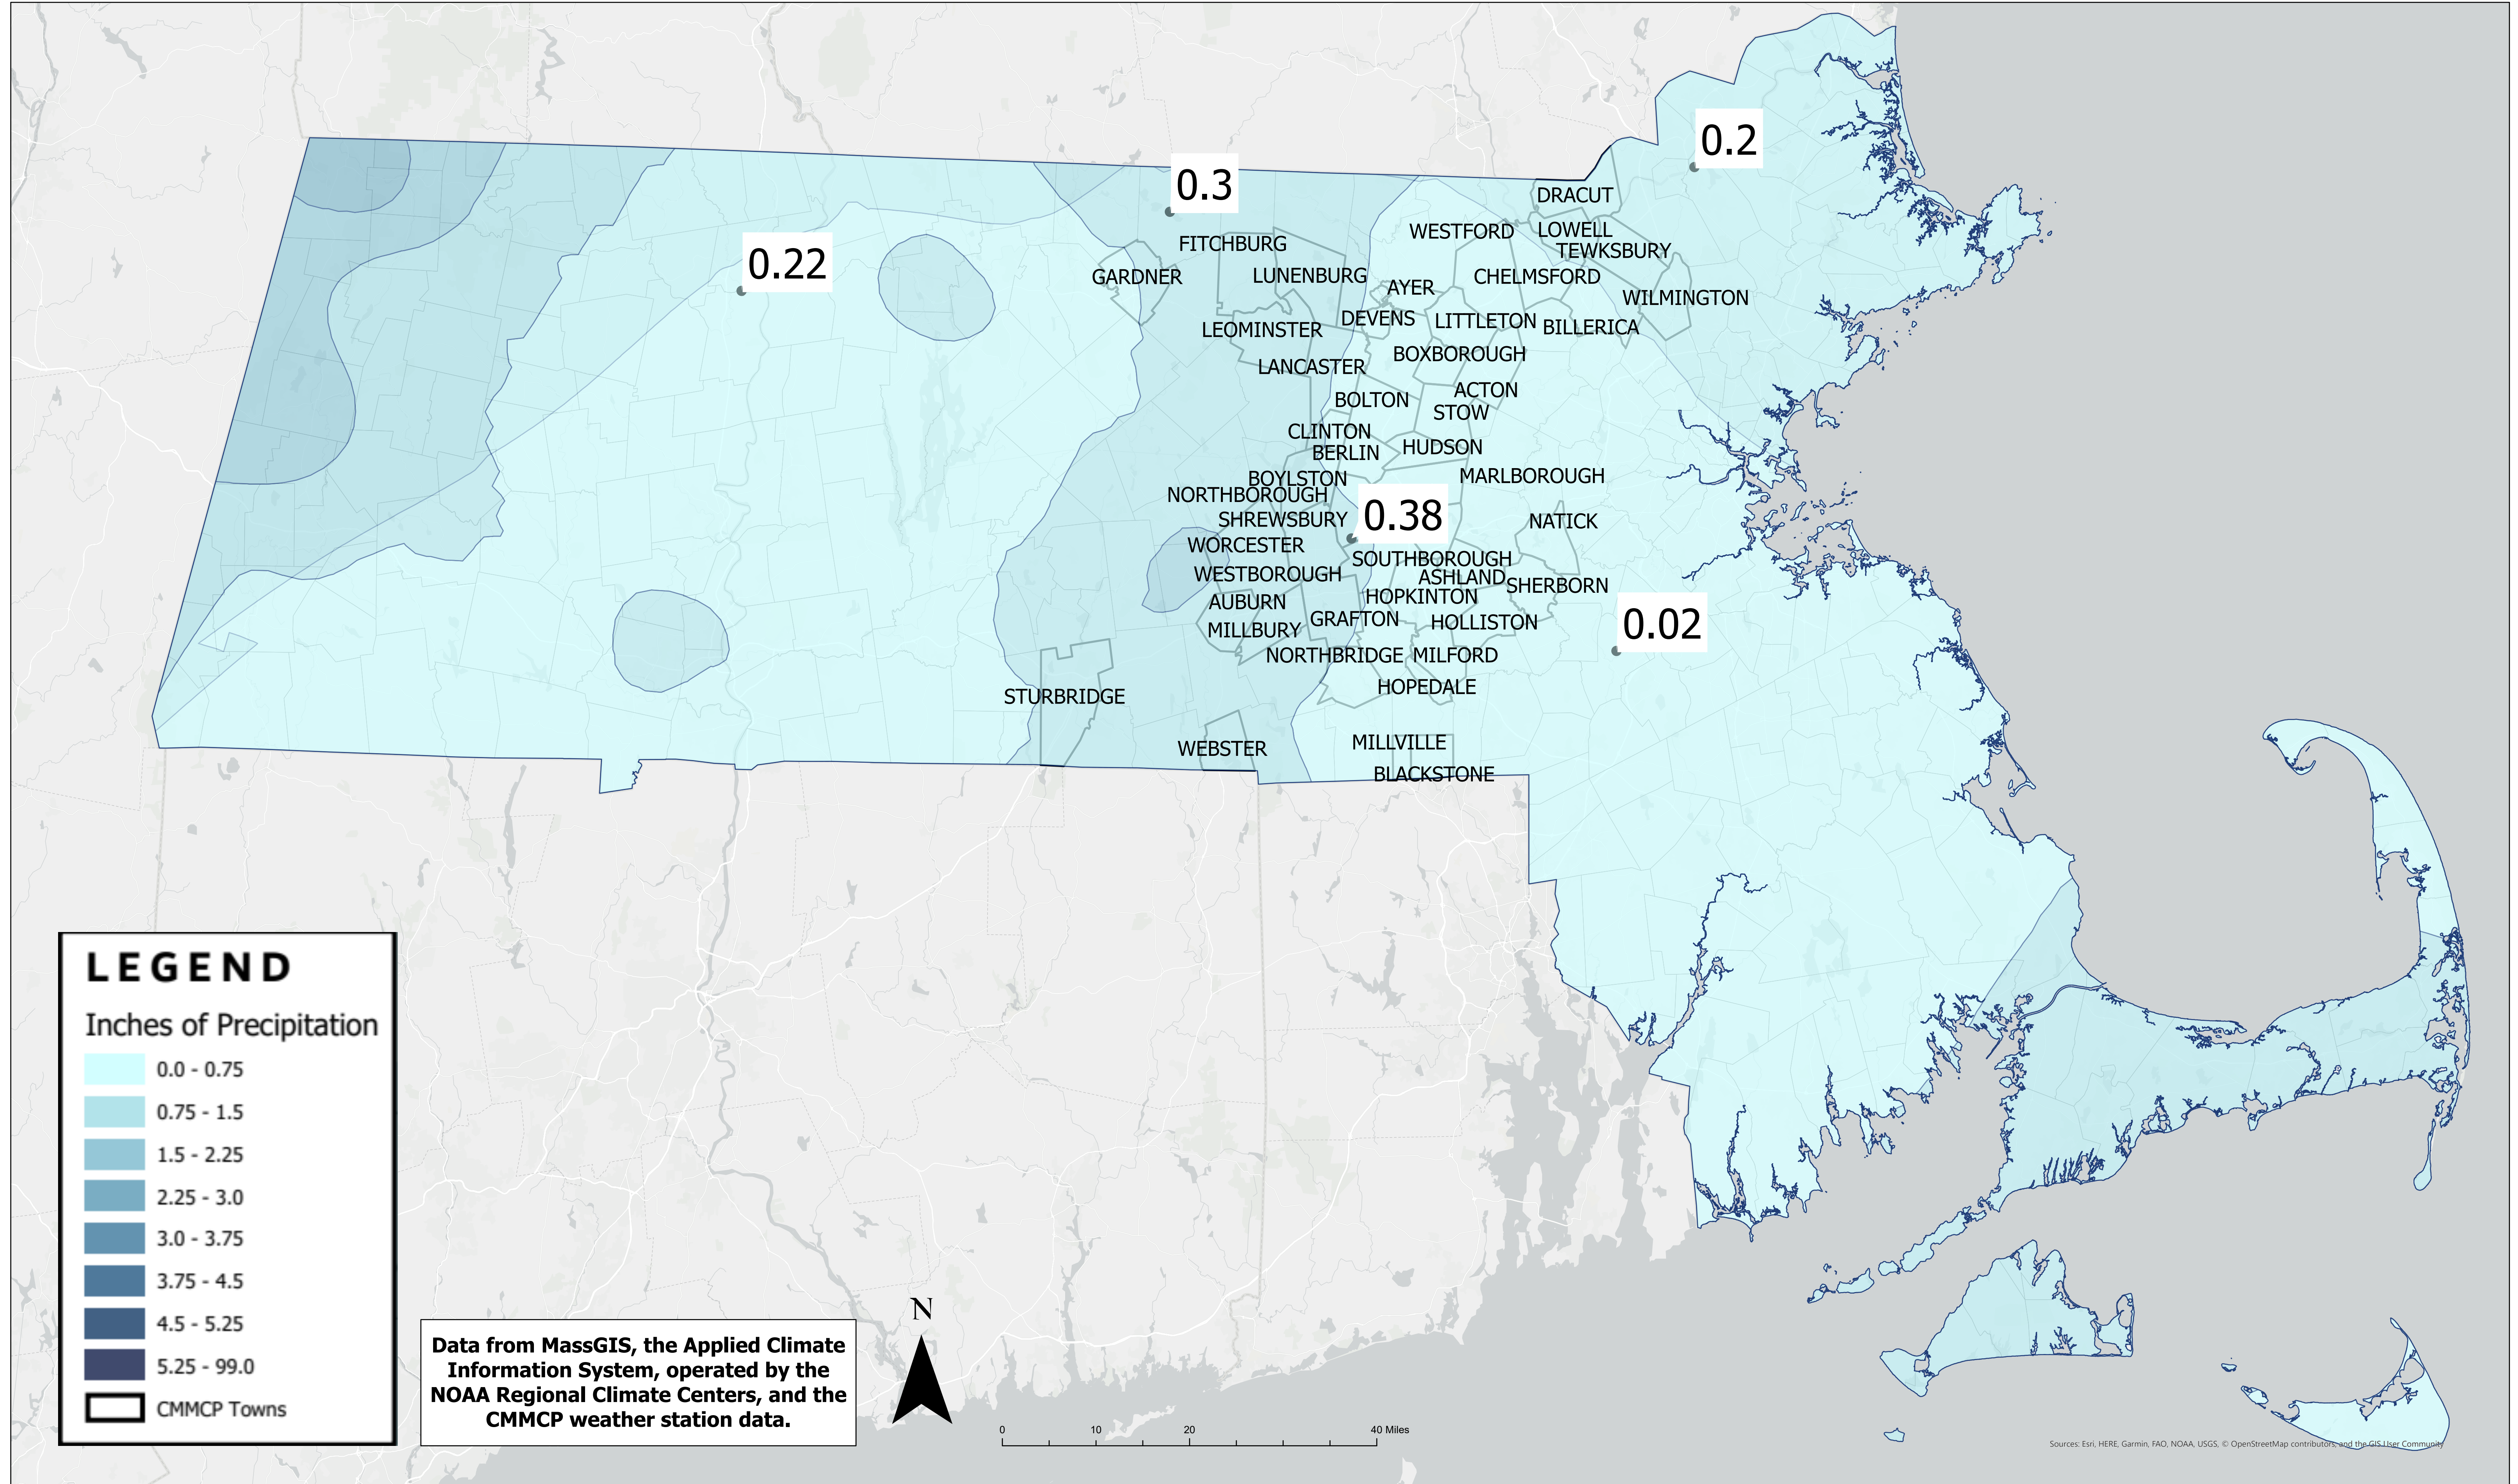

# Precipitation in CMMCP Towns

## EPI Week 40 (10/1-10/7/2023)

0.22

0.3

0.2

0.38

0.02