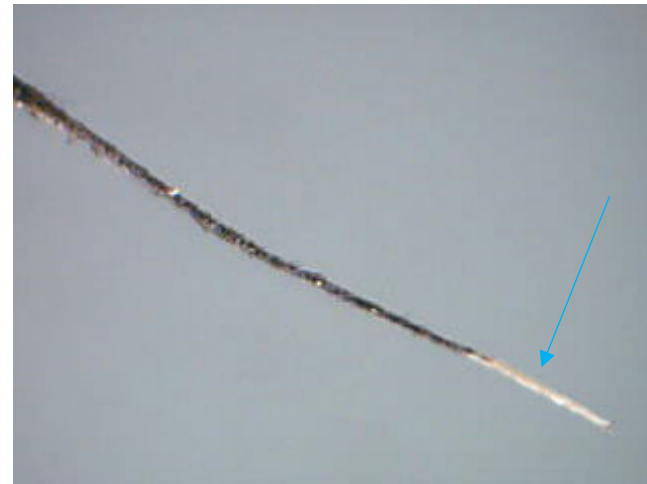

## *Psorophora ferox* (von Humboldt)

Thorax, Abdomen, and legs are covered with shimmering purple scales (Fig. 1). Last two segments on hindtarsomeres are completely white-scaled (Fig. 2).

Figure 1

Figure 2