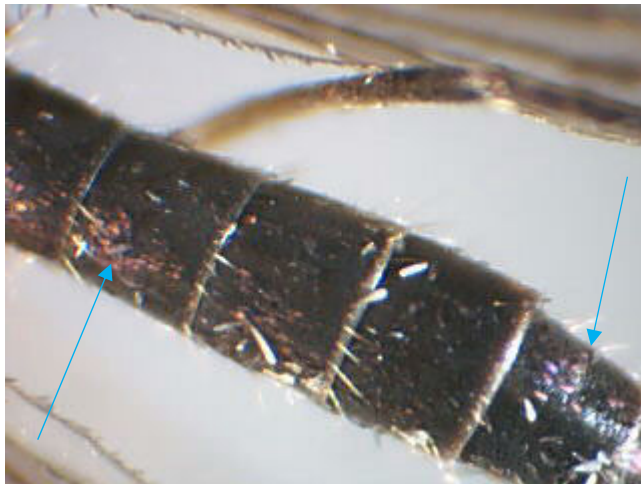

## *Psorophora ferox* (von Humboldt)

Thorax, Abdomen, and legs are covered with shimmering purple scales (Fig. 1). Last two segments on hindtarsomeres are completely white-scaled (Fig. 2).

Figure 1

Figure 2