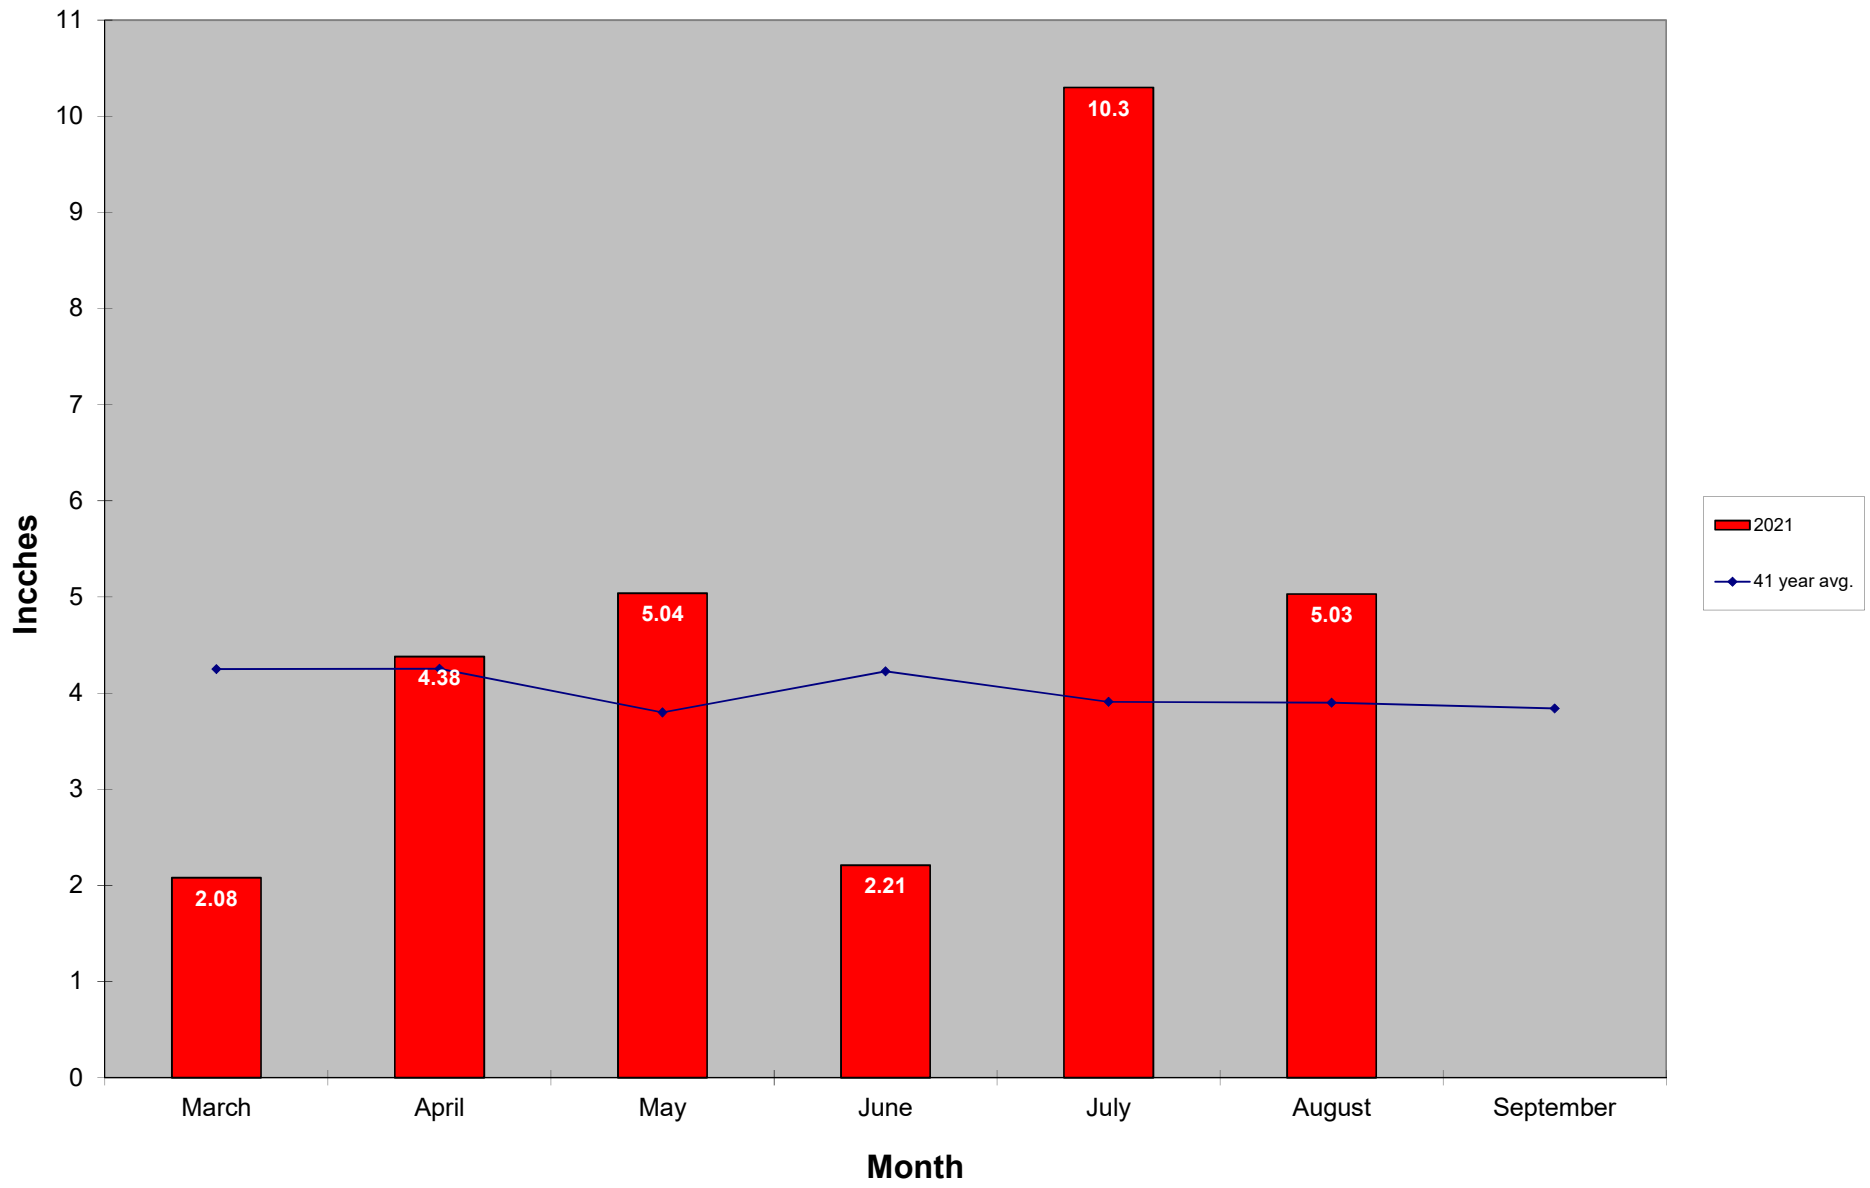

### 2021 Mass. Rainfall Data vs. 41 Year Average\*

\*source: <http://www.nrcc.cornell.edu/regional/tables/tables.html>