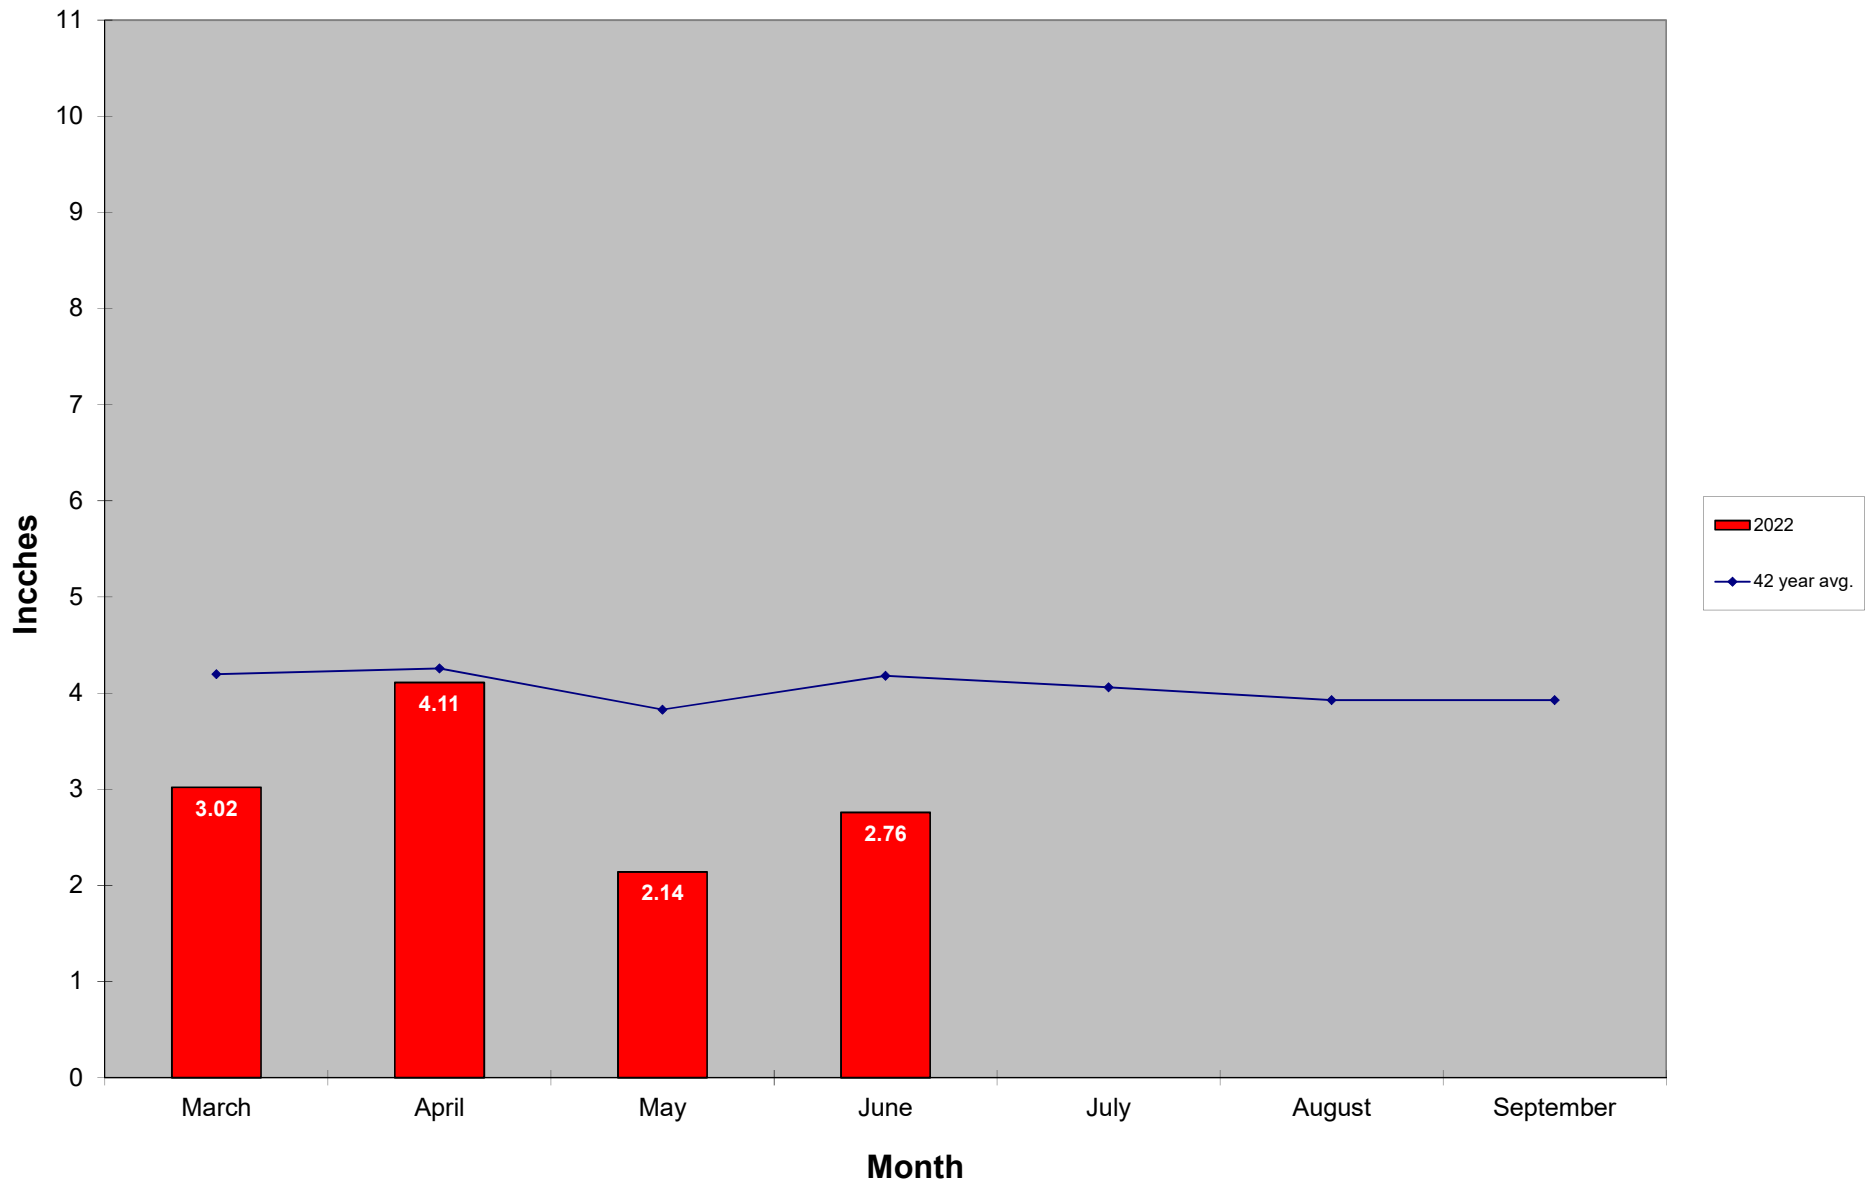

2022 Mass. Rainfall Data vs. 42 Year Average*

*source: <http://www.nrcc.cornell.edu/regional/tables/tables.html>