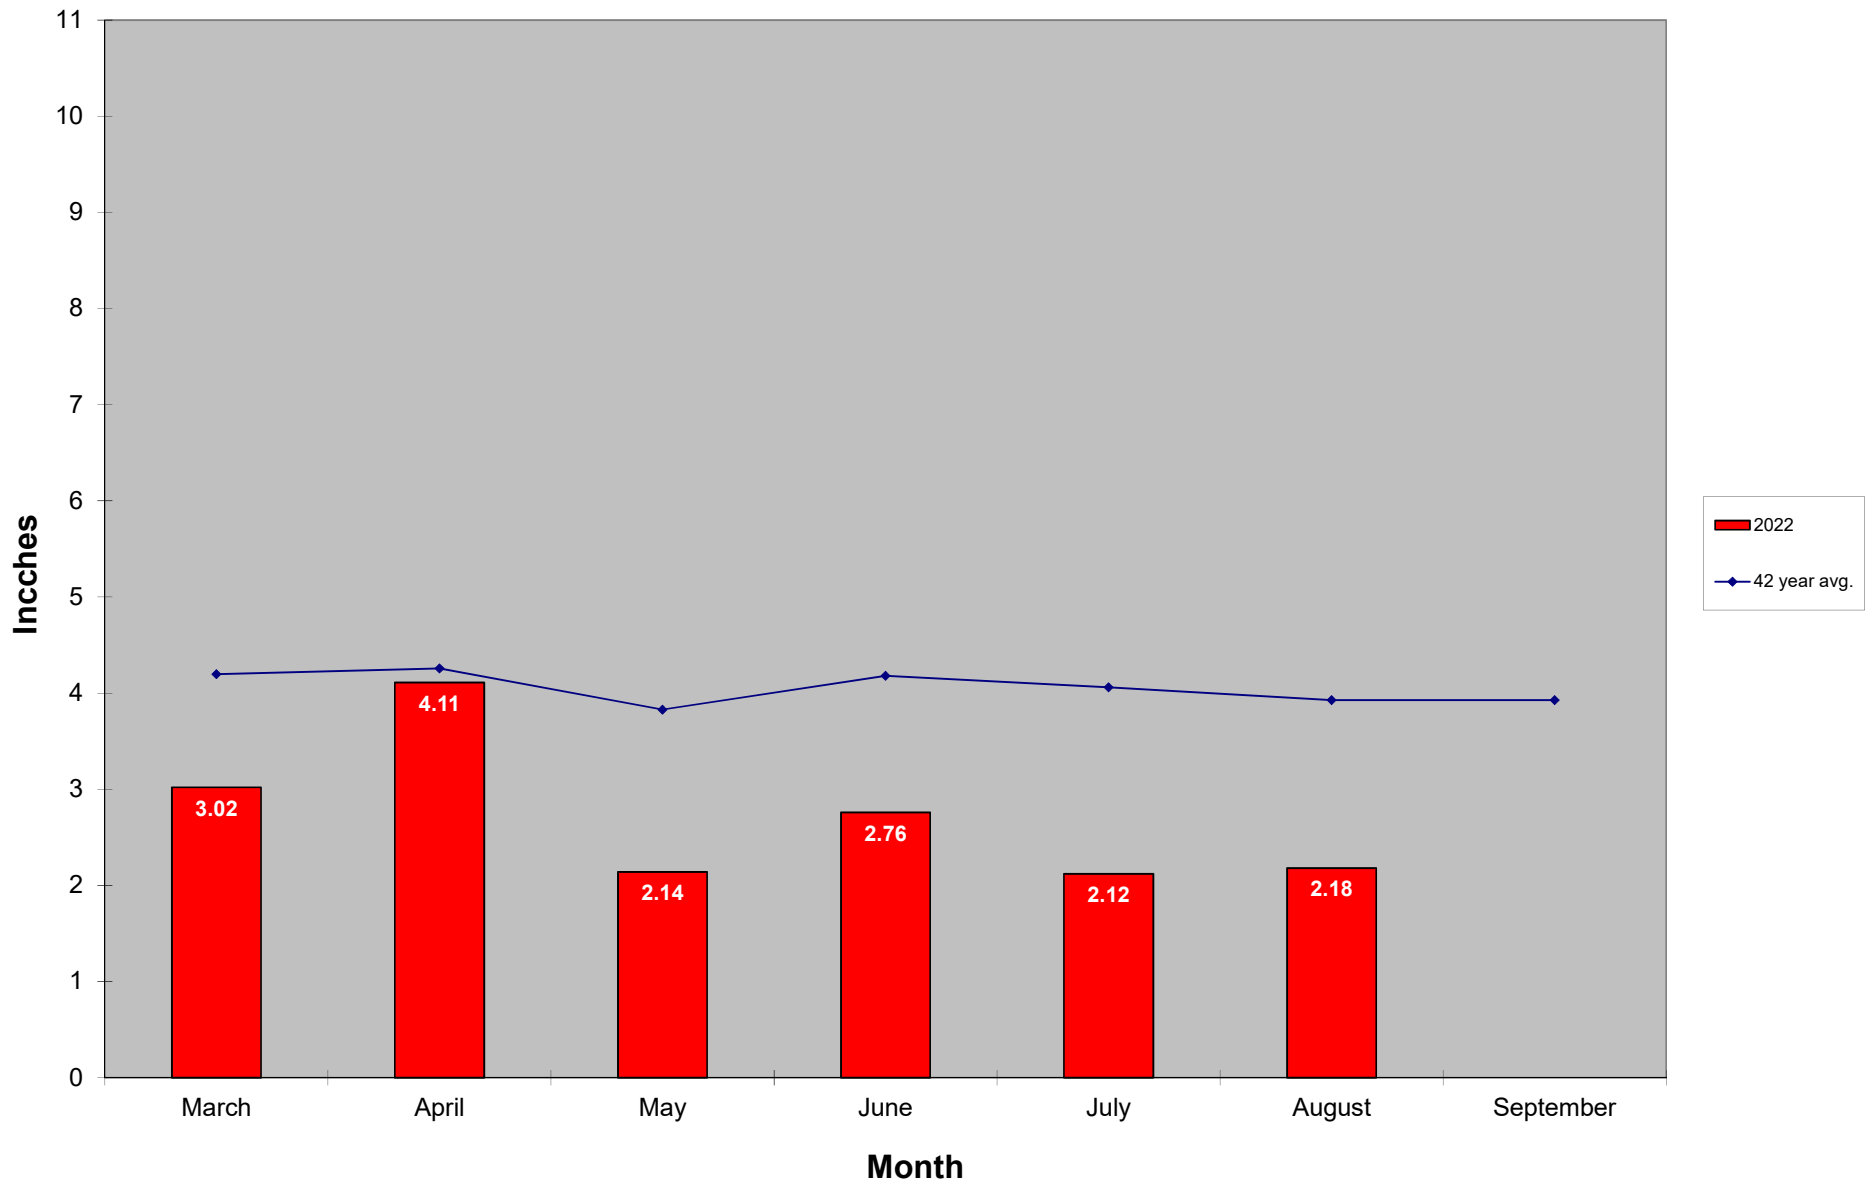

2022 Mass. Rainfall Data vs. 42 Year Average*

*source: <http://www.nrcc.cornell.edu/regional/tables/tables.html>