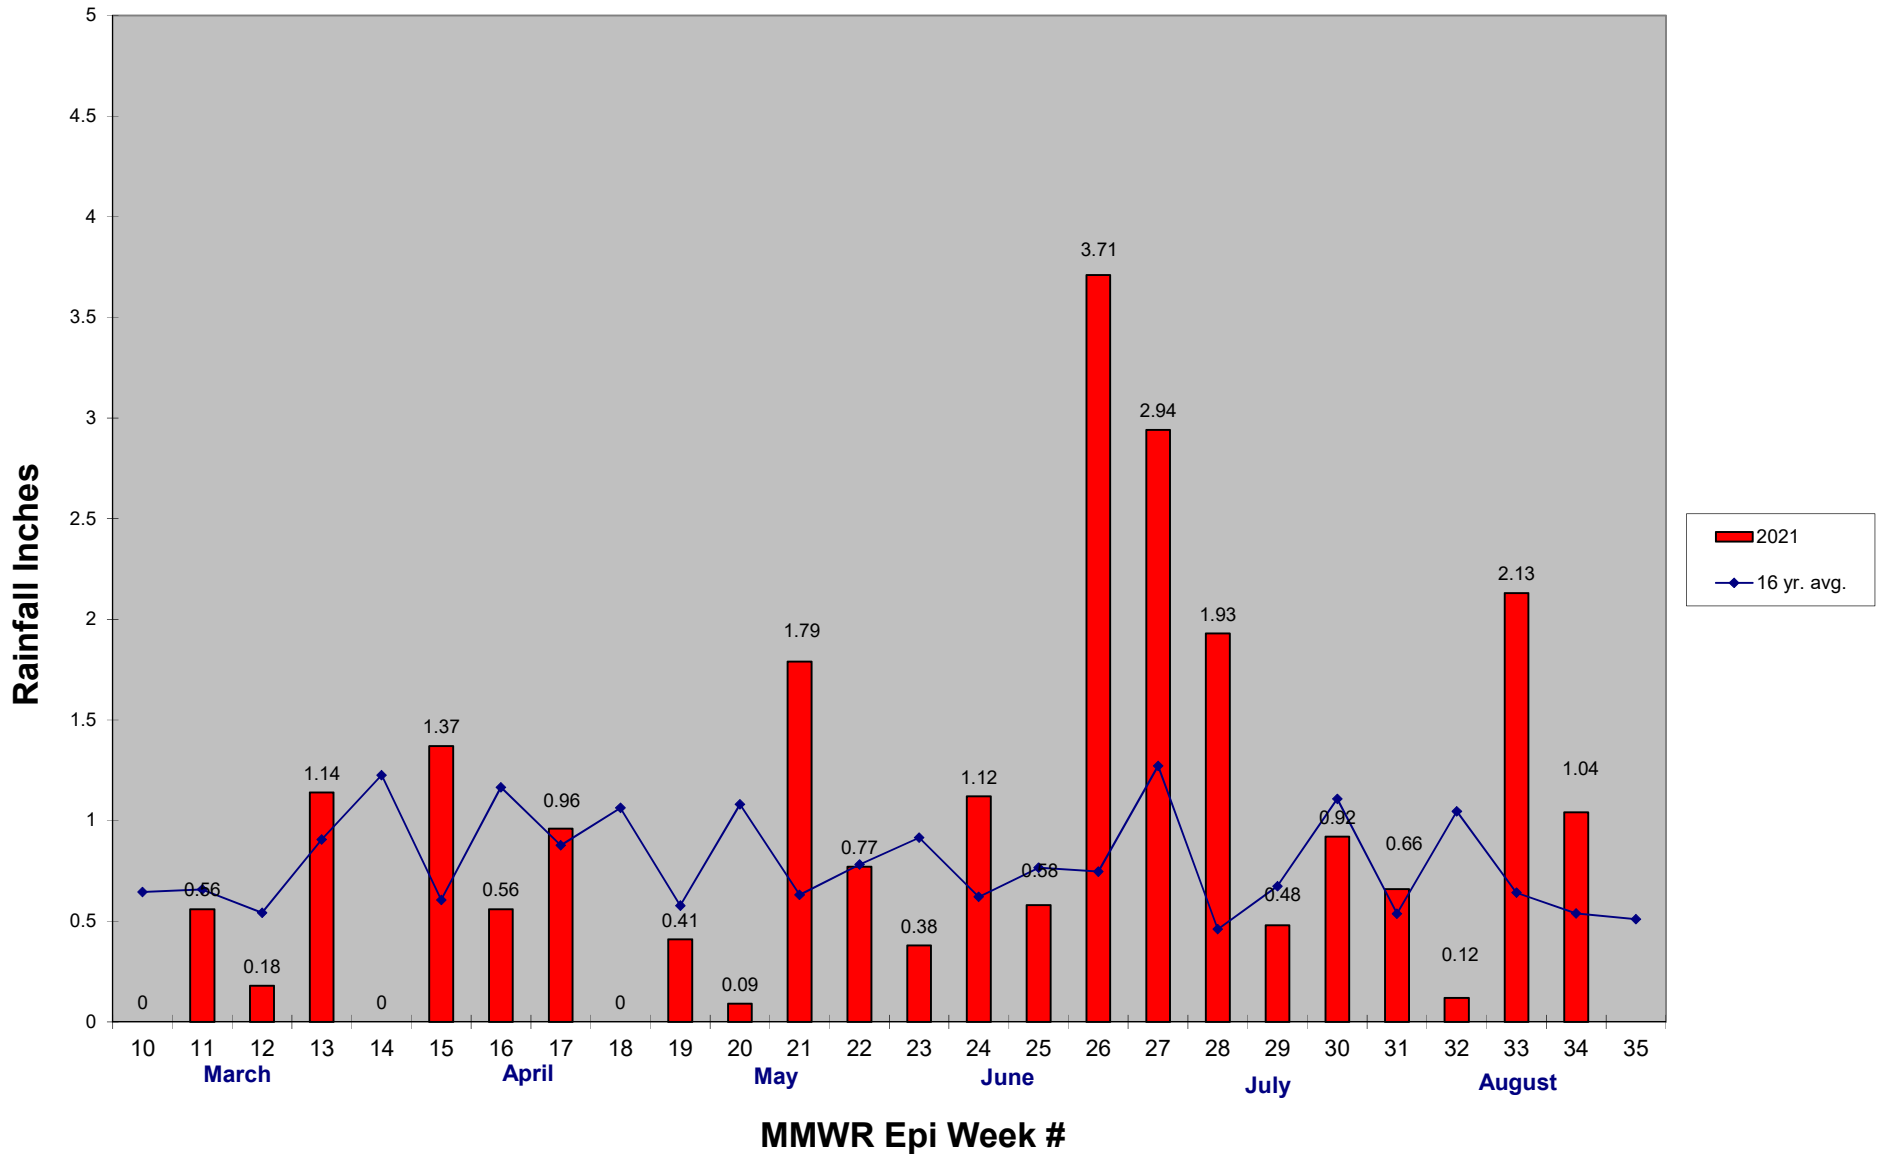

2021 CMMCP Weekly Rainfall vs. 16 Year Average*

*source: CMMCP weather station Northborough, MA