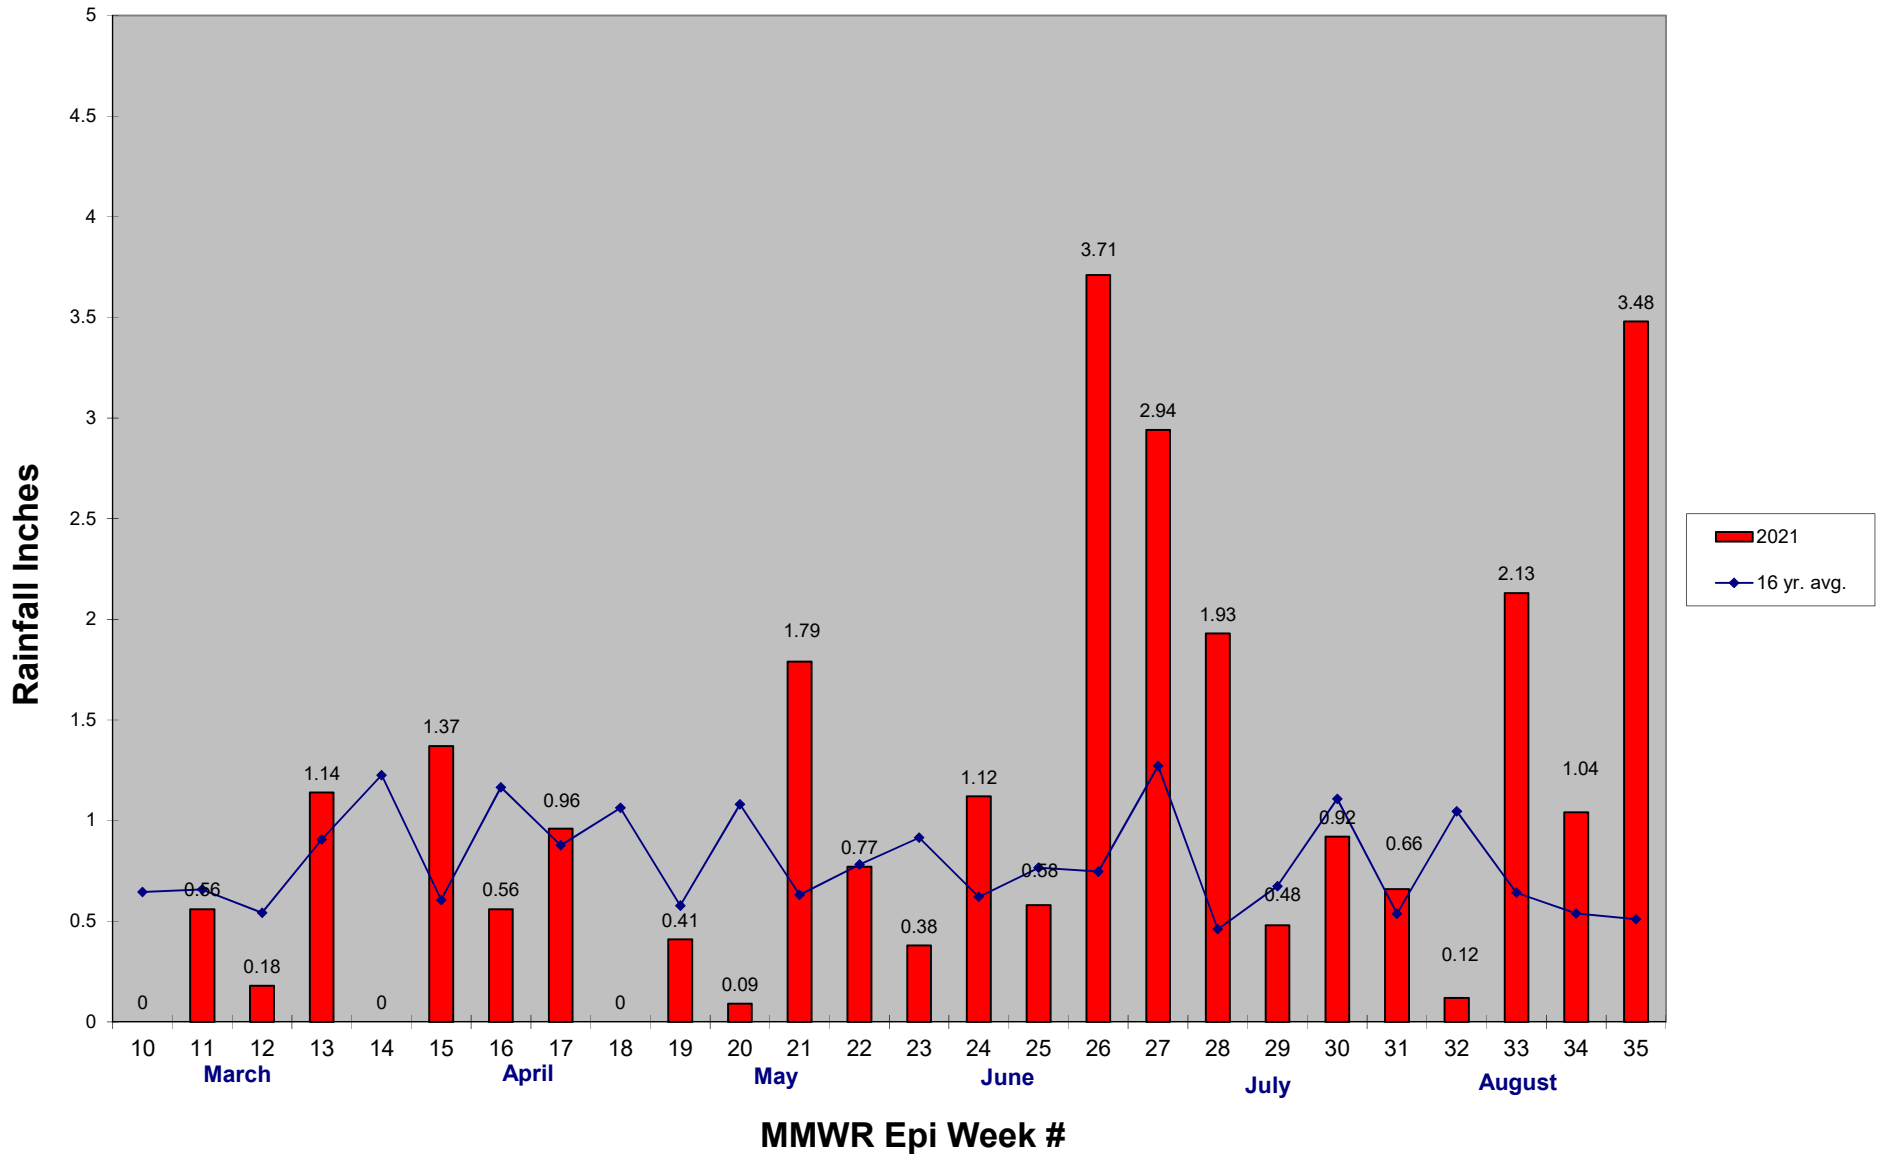

### 2021 CMMCP Weekly Rainfall vs. 16 Year Average\*

\*source: CMMCP weather station Northborough, MA