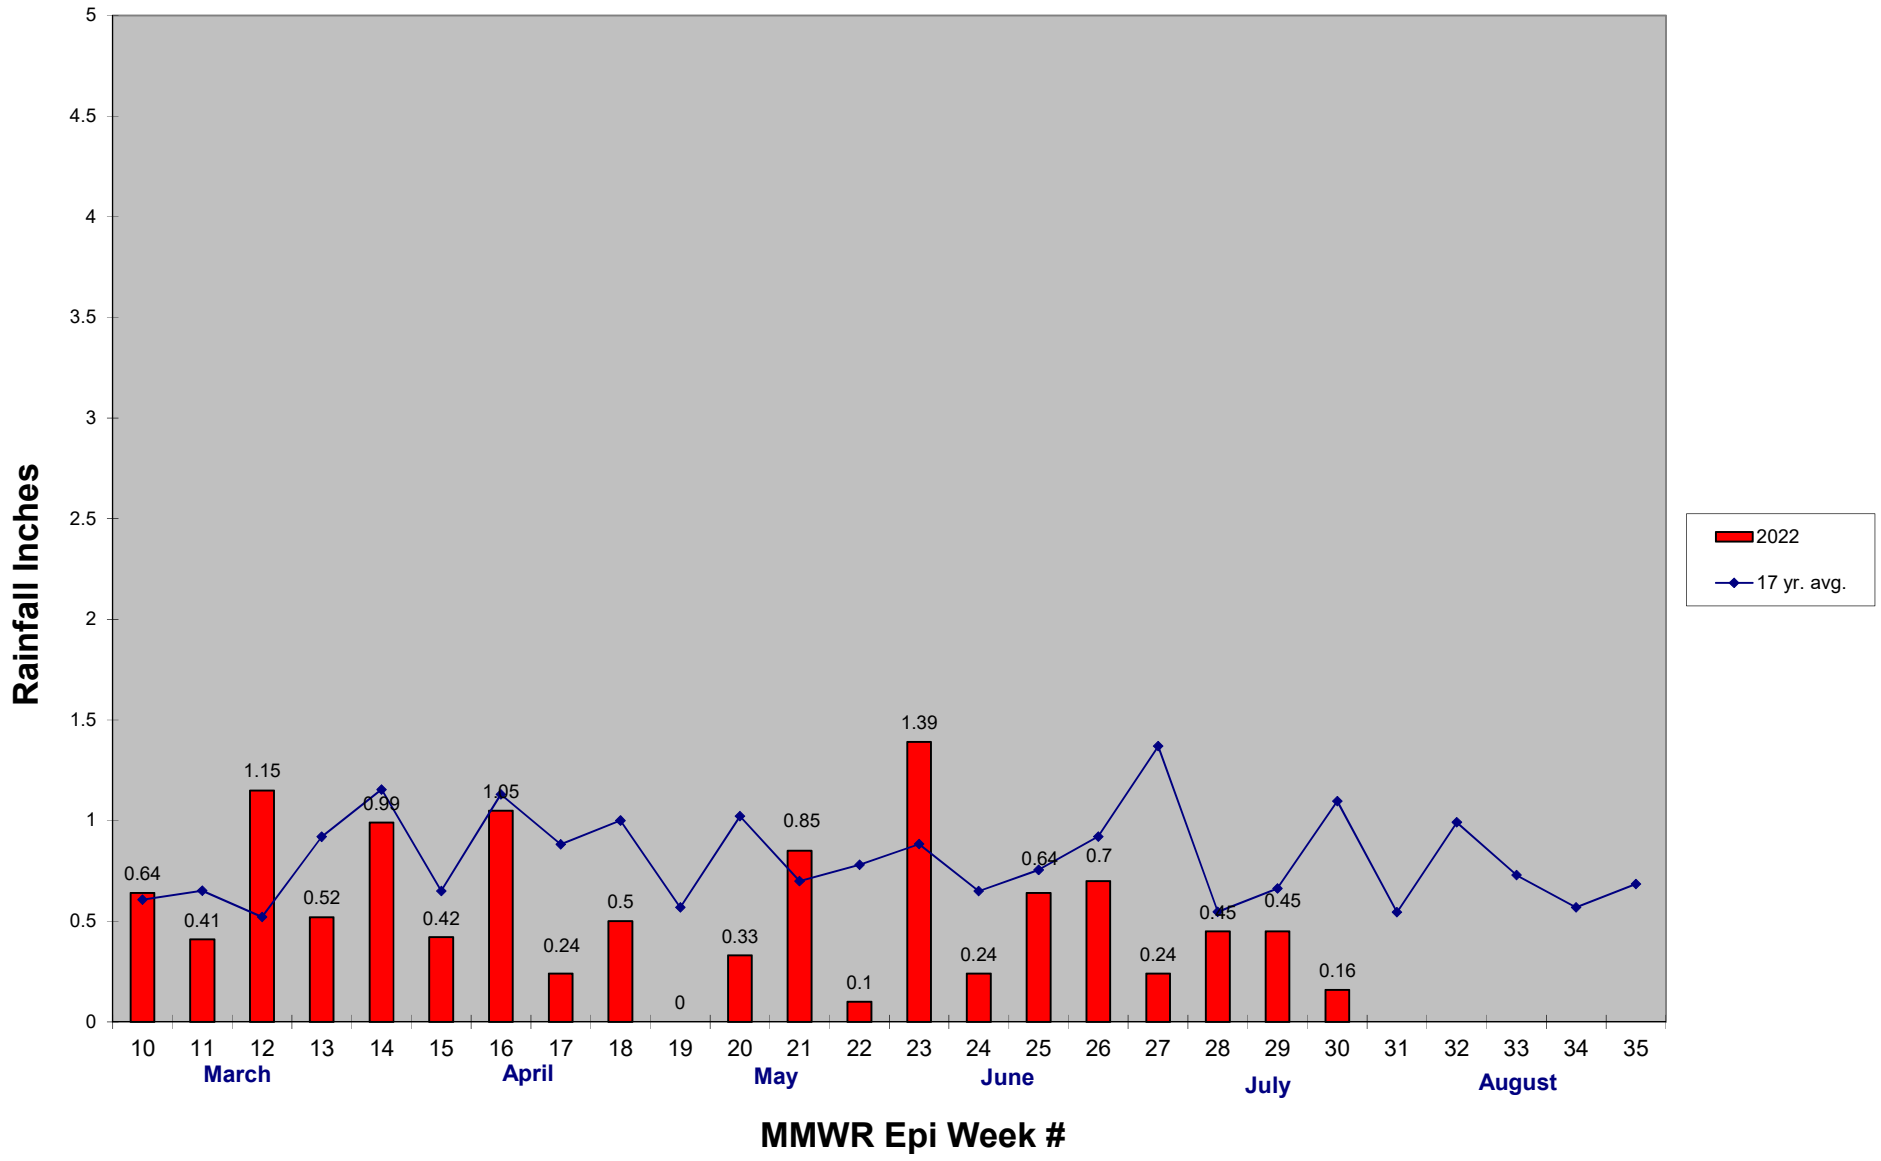

2022 CMMCP Weekly Rainfall vs. 17 Year Average*

*source: CMMCP weather station Northborough, MA