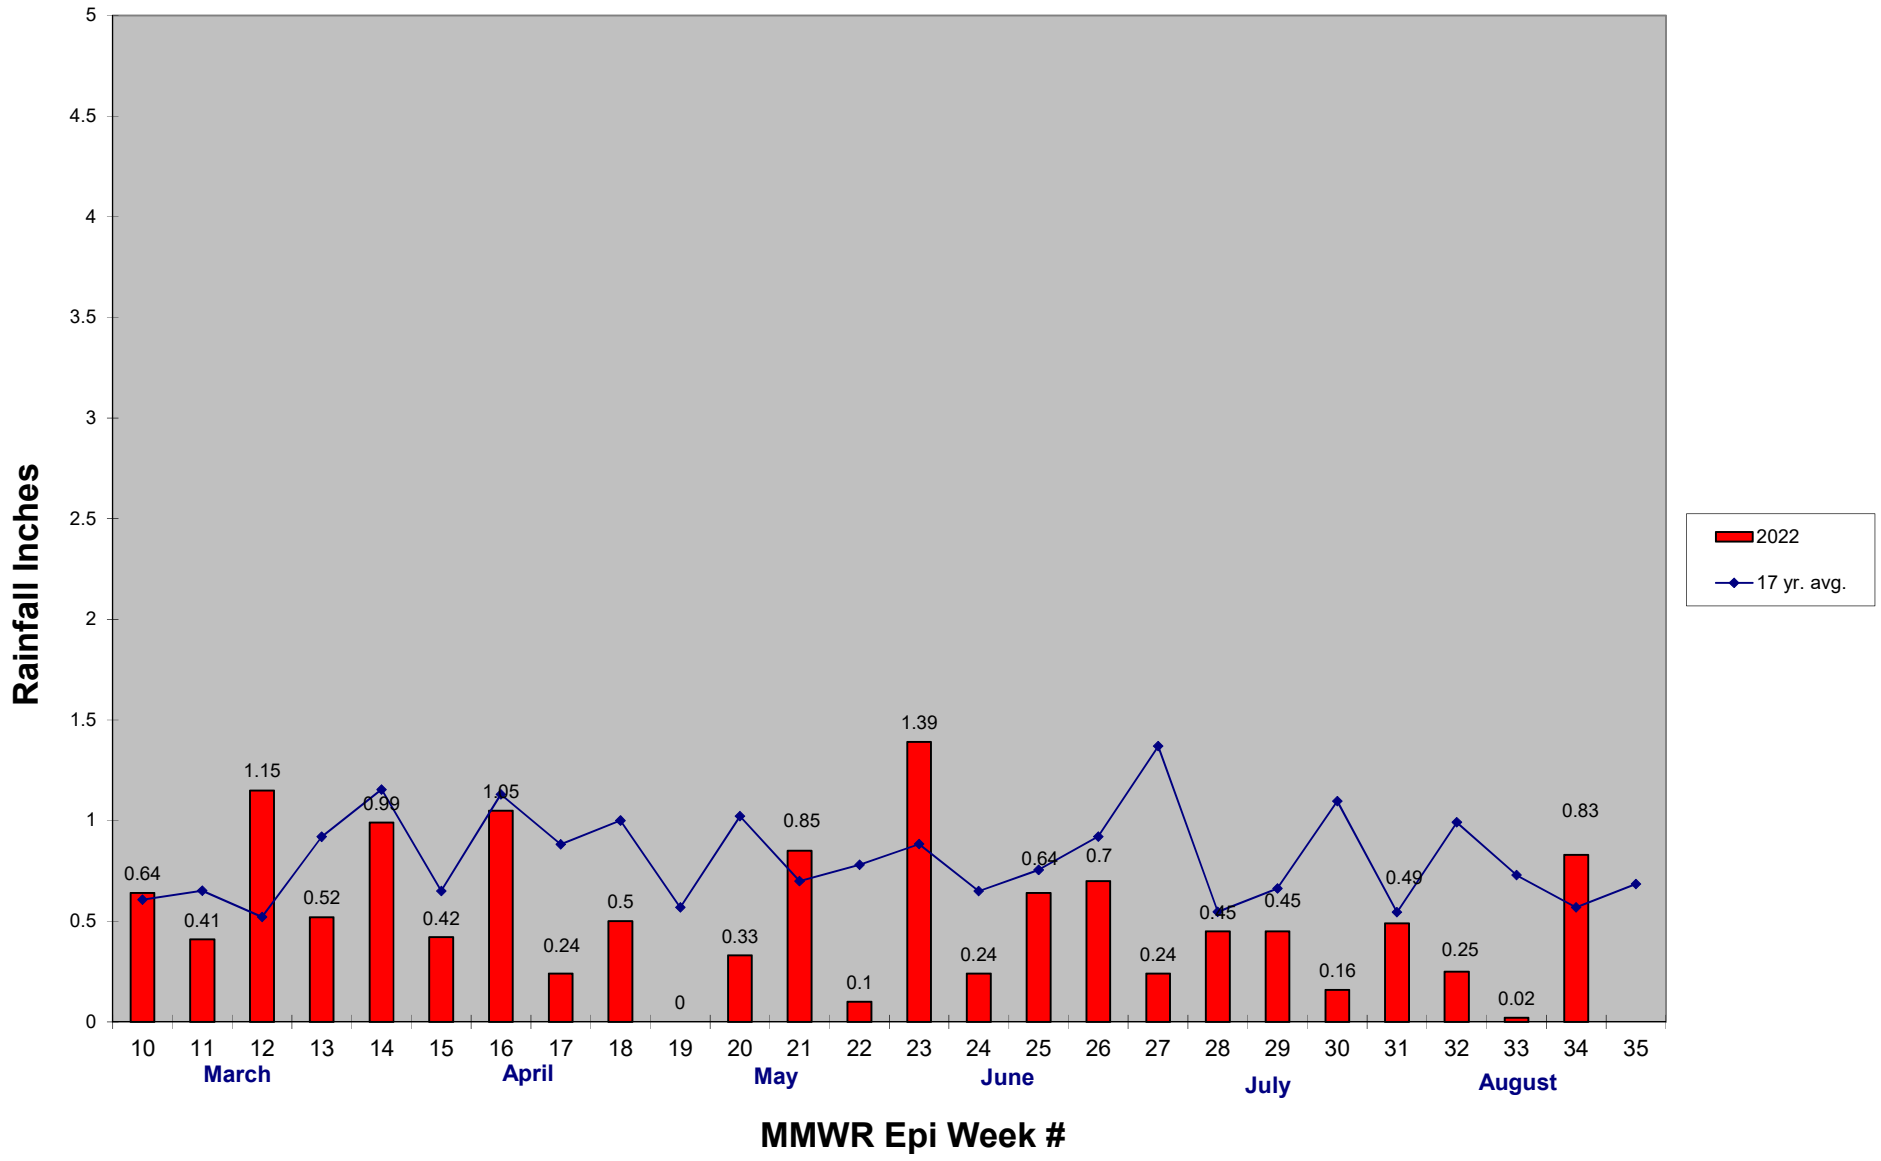

## 2022 CMMCP Weekly Rainfall vs. 17 Year Average\*

\*source: CMMCP weather station Northborough, MA