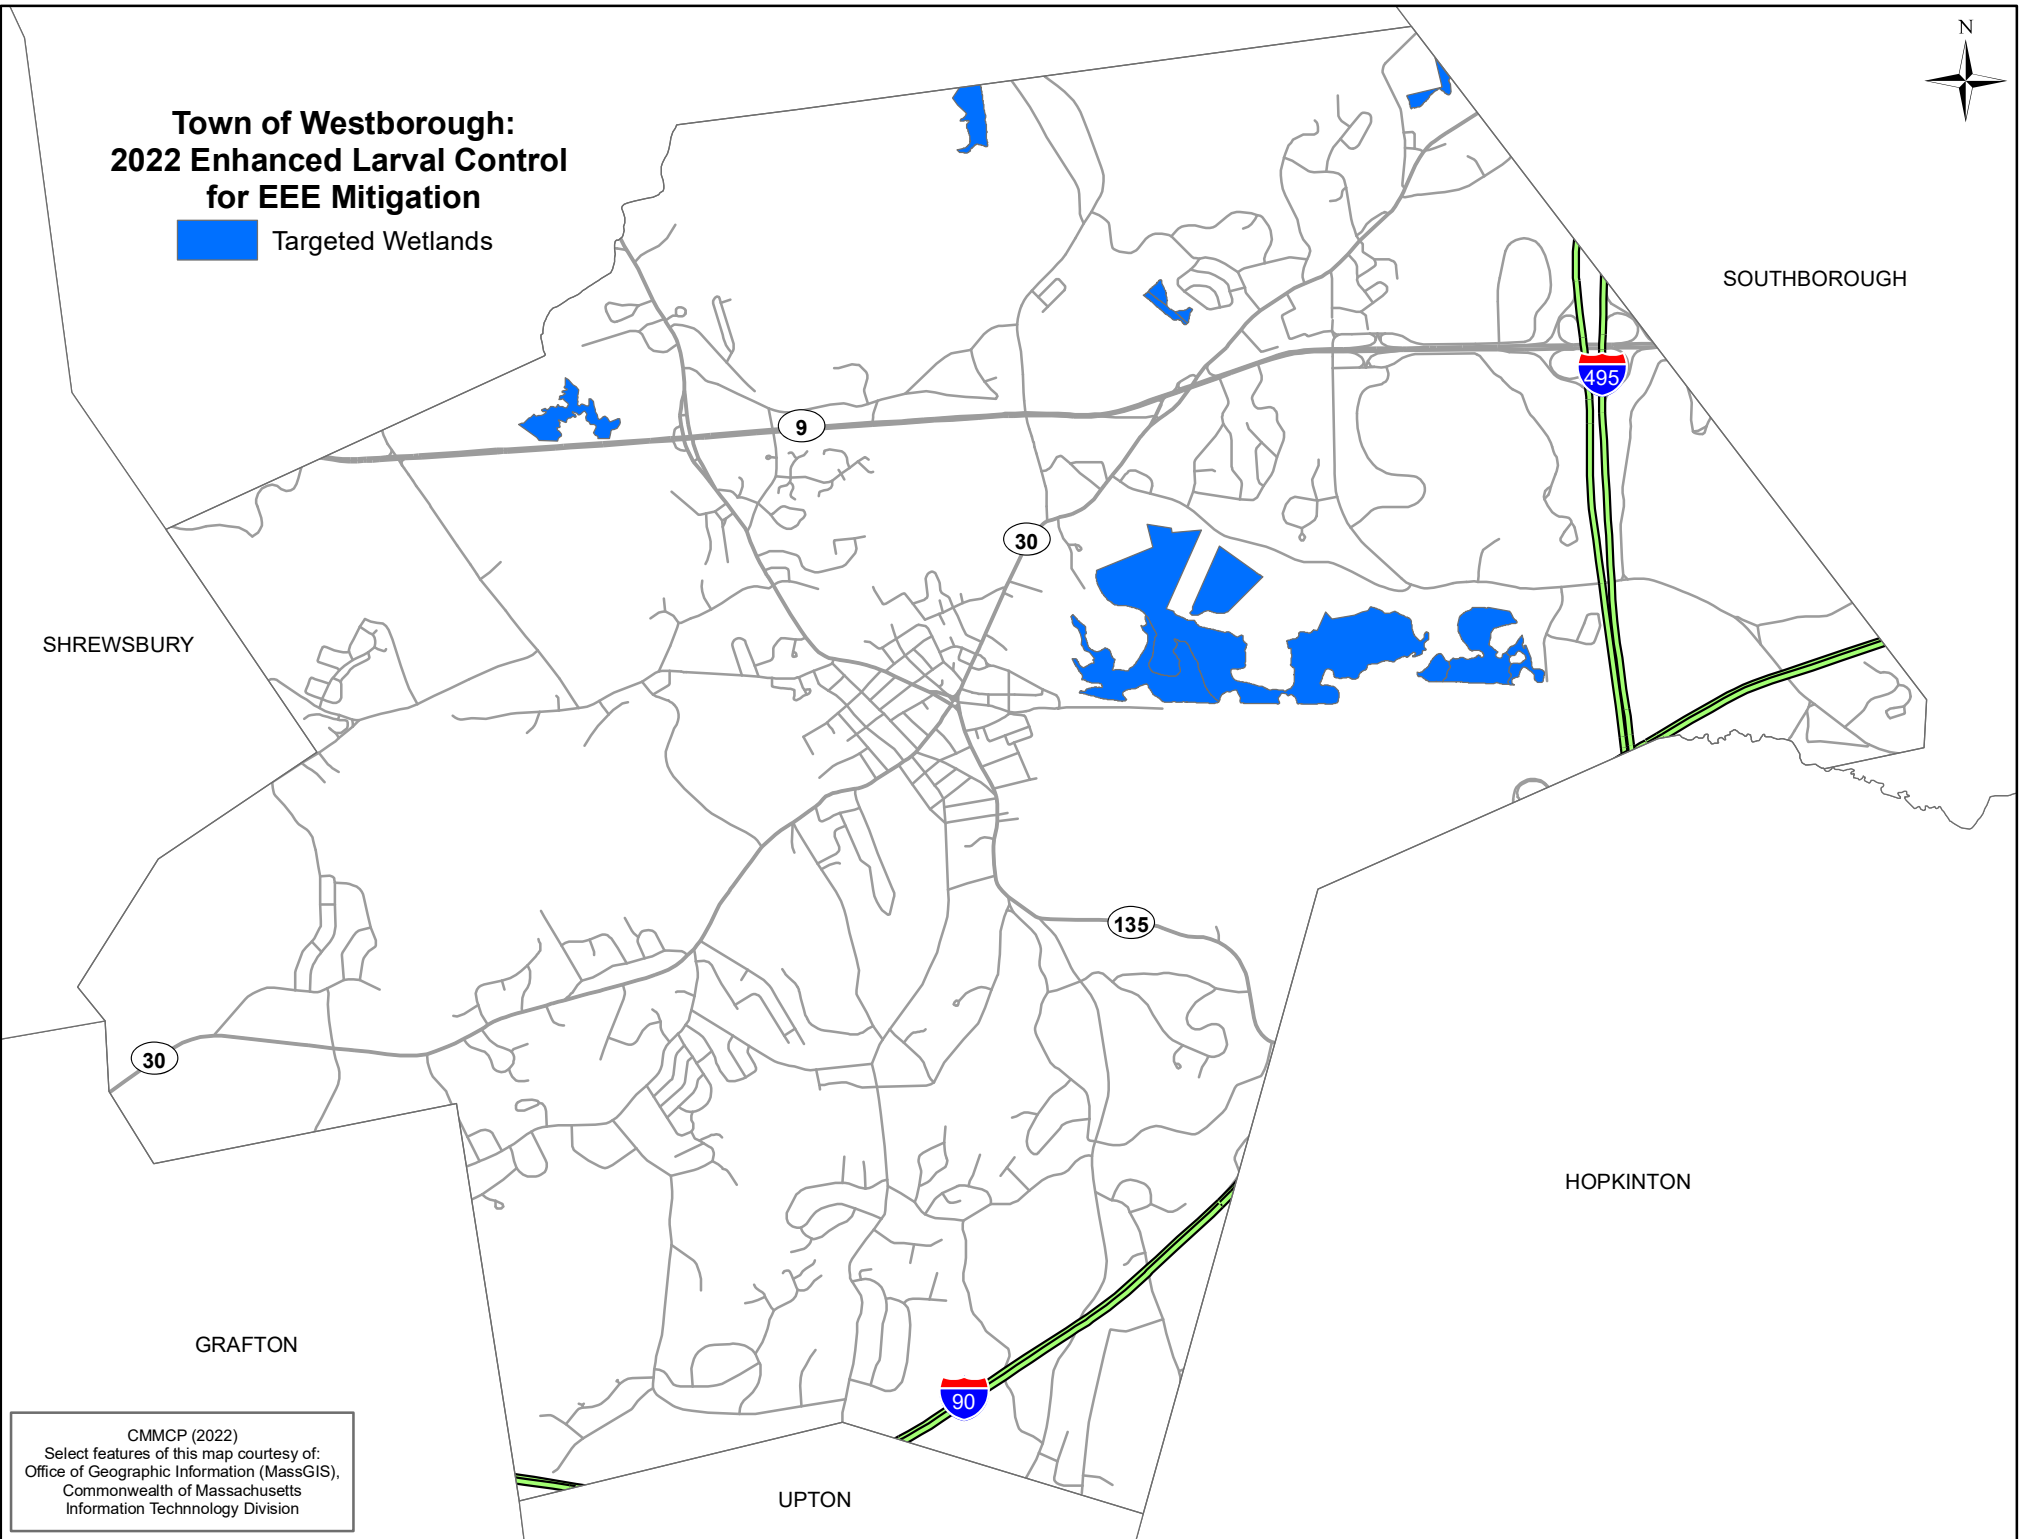

# Town of Westborough: 2022 Enhanced Larval Control for EEE Mitigation

 Targeted Wetlands

CMMCP (2022)  
Select features of this map courtesy of:  
Office of Geographic Information (MassGIS),  
Commonwealth of Massachusetts  
Information Technology Division